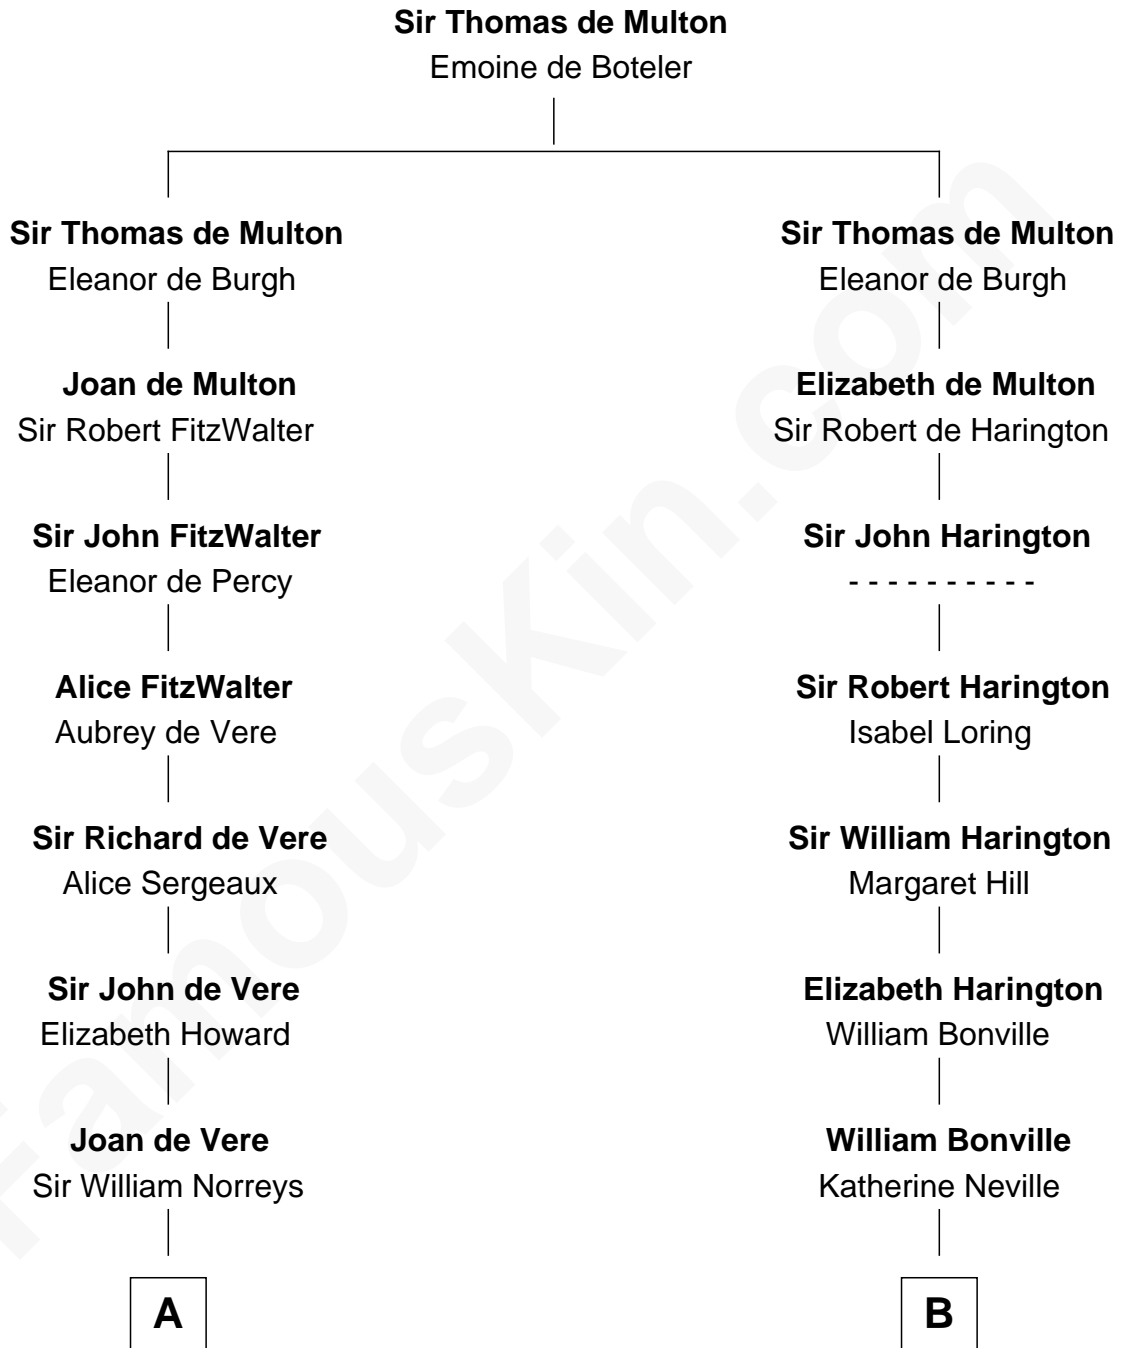

FamousKin.com

Relationship Chart of

Bill Weld

68th Governor of Massachusetts

18th cousin 3 times removed of

Lt. Gen. James Brudenell

Leader of the "Charge of the Light Brigade"

C

Sarah Sumner
Thomas Swan Weld

Dr. Francis Minot Weld
Fanny Elizabeth Bartholomew

Francis Minot Weld
Margaret Low White

David Weld
Mary Blake Nichols

Bill Weld
68th Governor of Massachusetts

D

Robert Brudenell
Penelope Anne Cooke