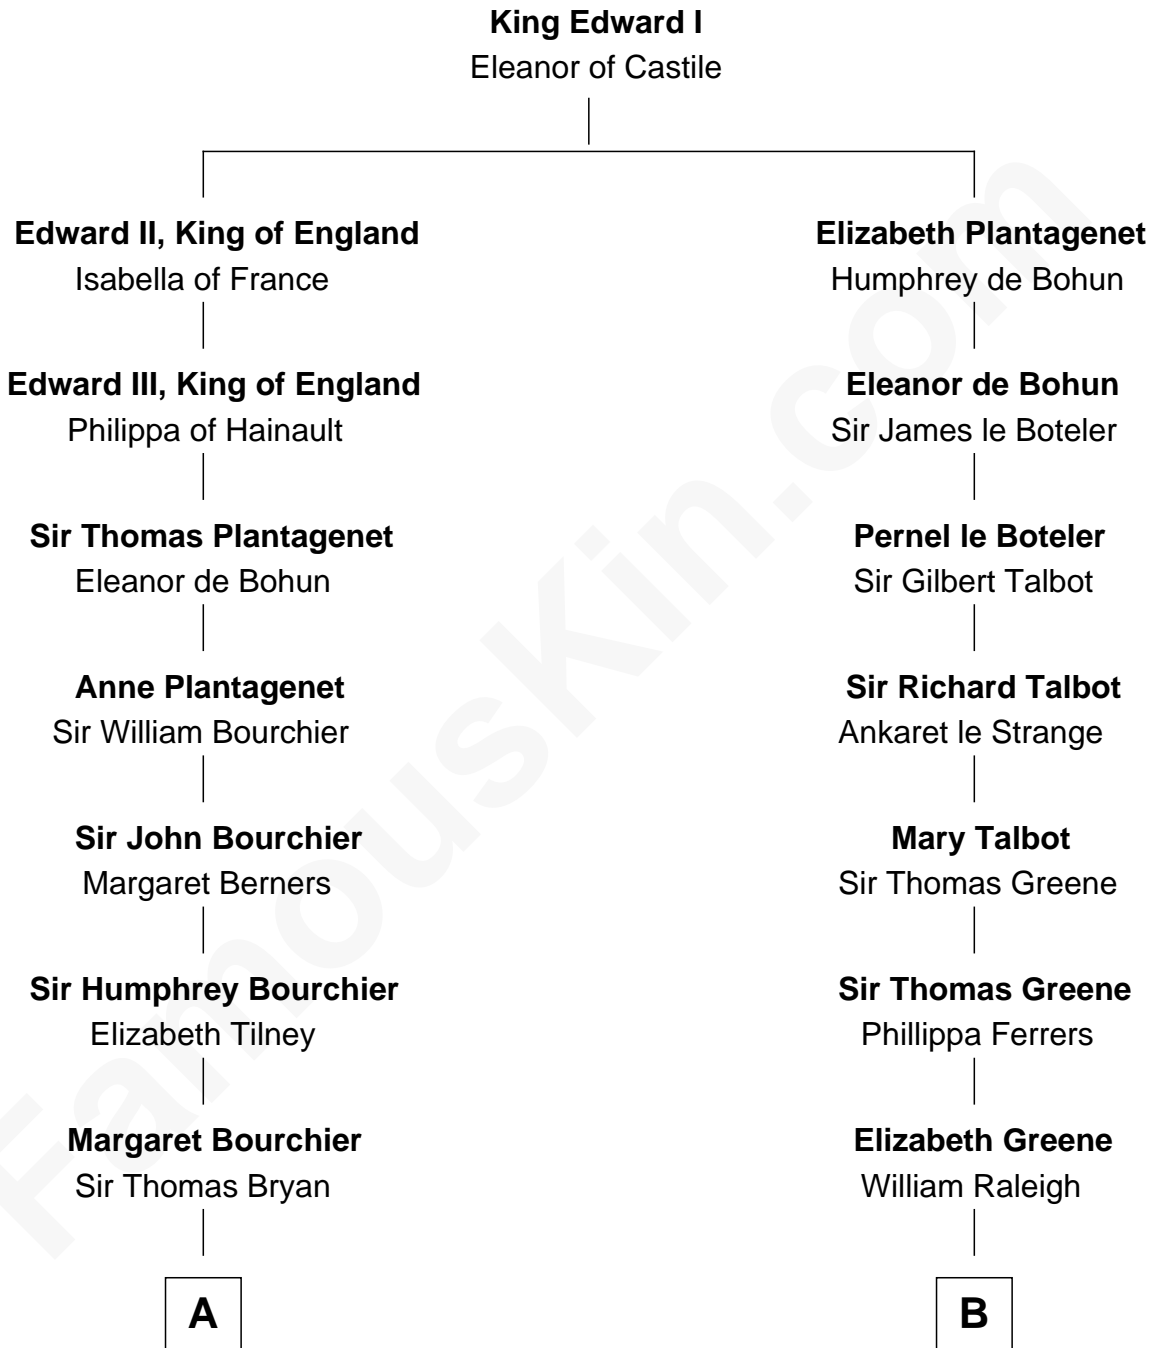

FamousKin.com

Relationship Chart of

Bill Weld

68th Governor of Massachusetts
 14th cousin 7 times removed of

Jonathan Swift
 Author of *Gulliver's Travels*

C

Fanny Griswold Fowler
George Medad Bartholomew

Fanny Elizabeth Bartholomew
Dr. Francis Minot Weld

Francis Minot Weld
Margaret Low White

David Weld
Mary Blake Nichols

Bill Weld
68th Governor of Massachusetts

FamousKin.com