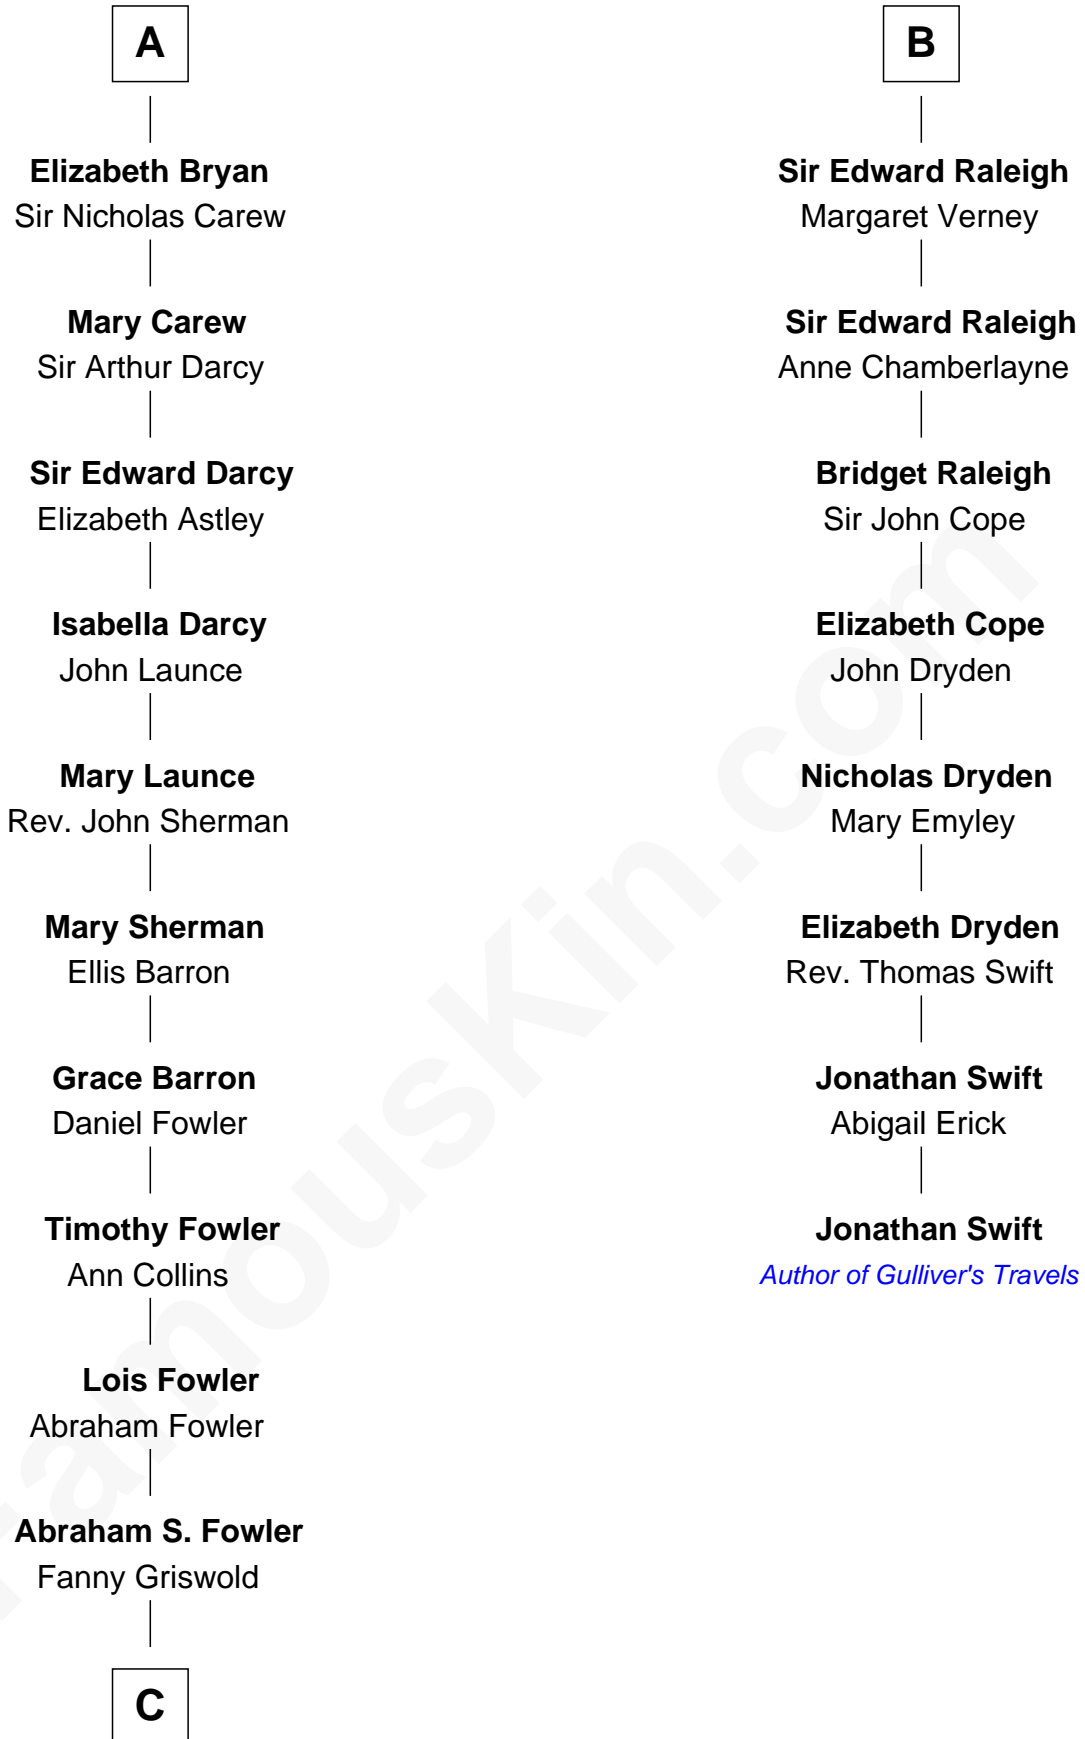

FamousKin.com

Relationship Chart of

Bill Weld

68th Governor of Massachusetts
 14th cousin 7 times removed of

Jonathan Swift
 Author of *Gulliver's Travels*

C

Fanny Griswold Fowler
George Medad Bartholomew

Fanny Elizabeth Bartholomew
Dr. Francis Minot Weld

Francis Minot Weld
Margaret Low White

David Weld
Mary Blake Nichols

Bill Weld
68th Governor of Massachusetts

FamousKin.com