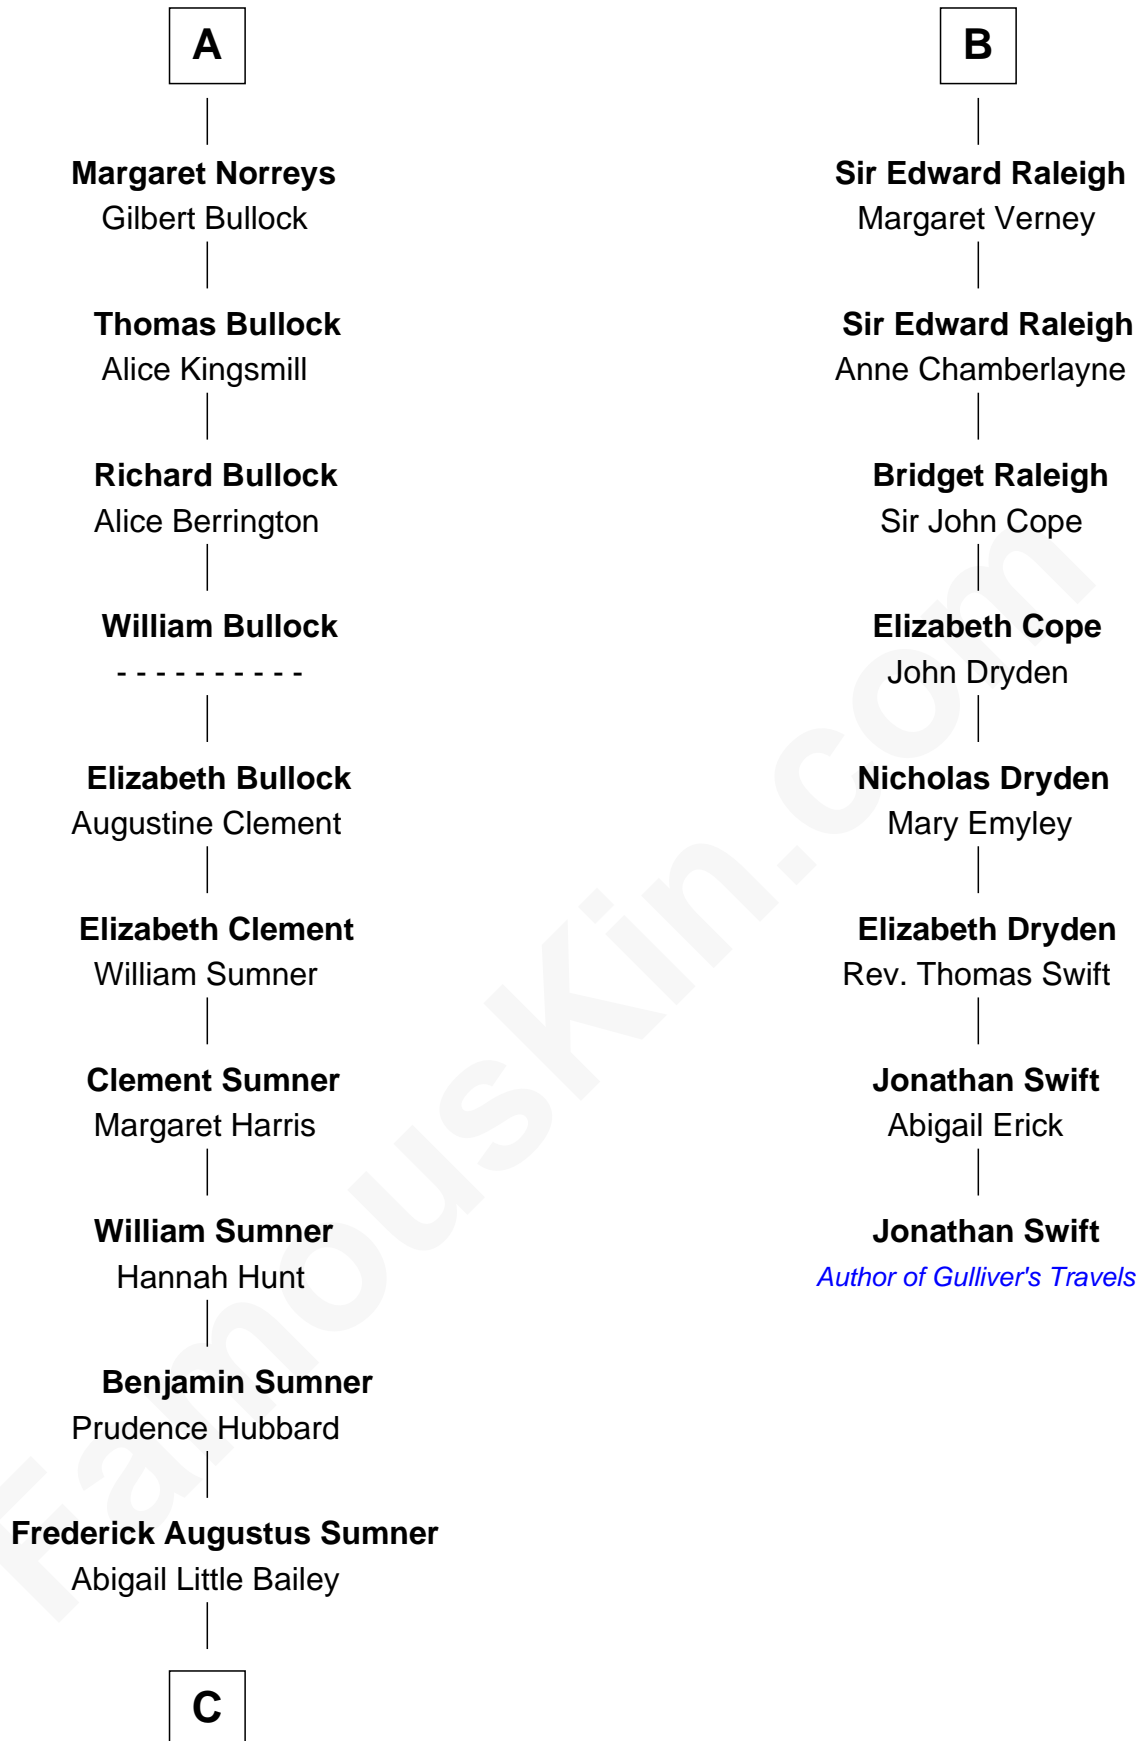

FamousKin.com

Relationship Chart of

Bill Weld

68th Governor of Massachusetts

14th cousin 7 times removed of

Jonathan Swift

Author of *Gulliver's Travels*

C

Sarah Sumner
Thomas Swan Weld

Dr. Francis Minot Weld
Fanny Elizabeth Bartholomew

Francis Minot Weld
Margaret Low White

David Weld
Mary Blake Nichols

Bill Weld
68th Governor of Massachusetts