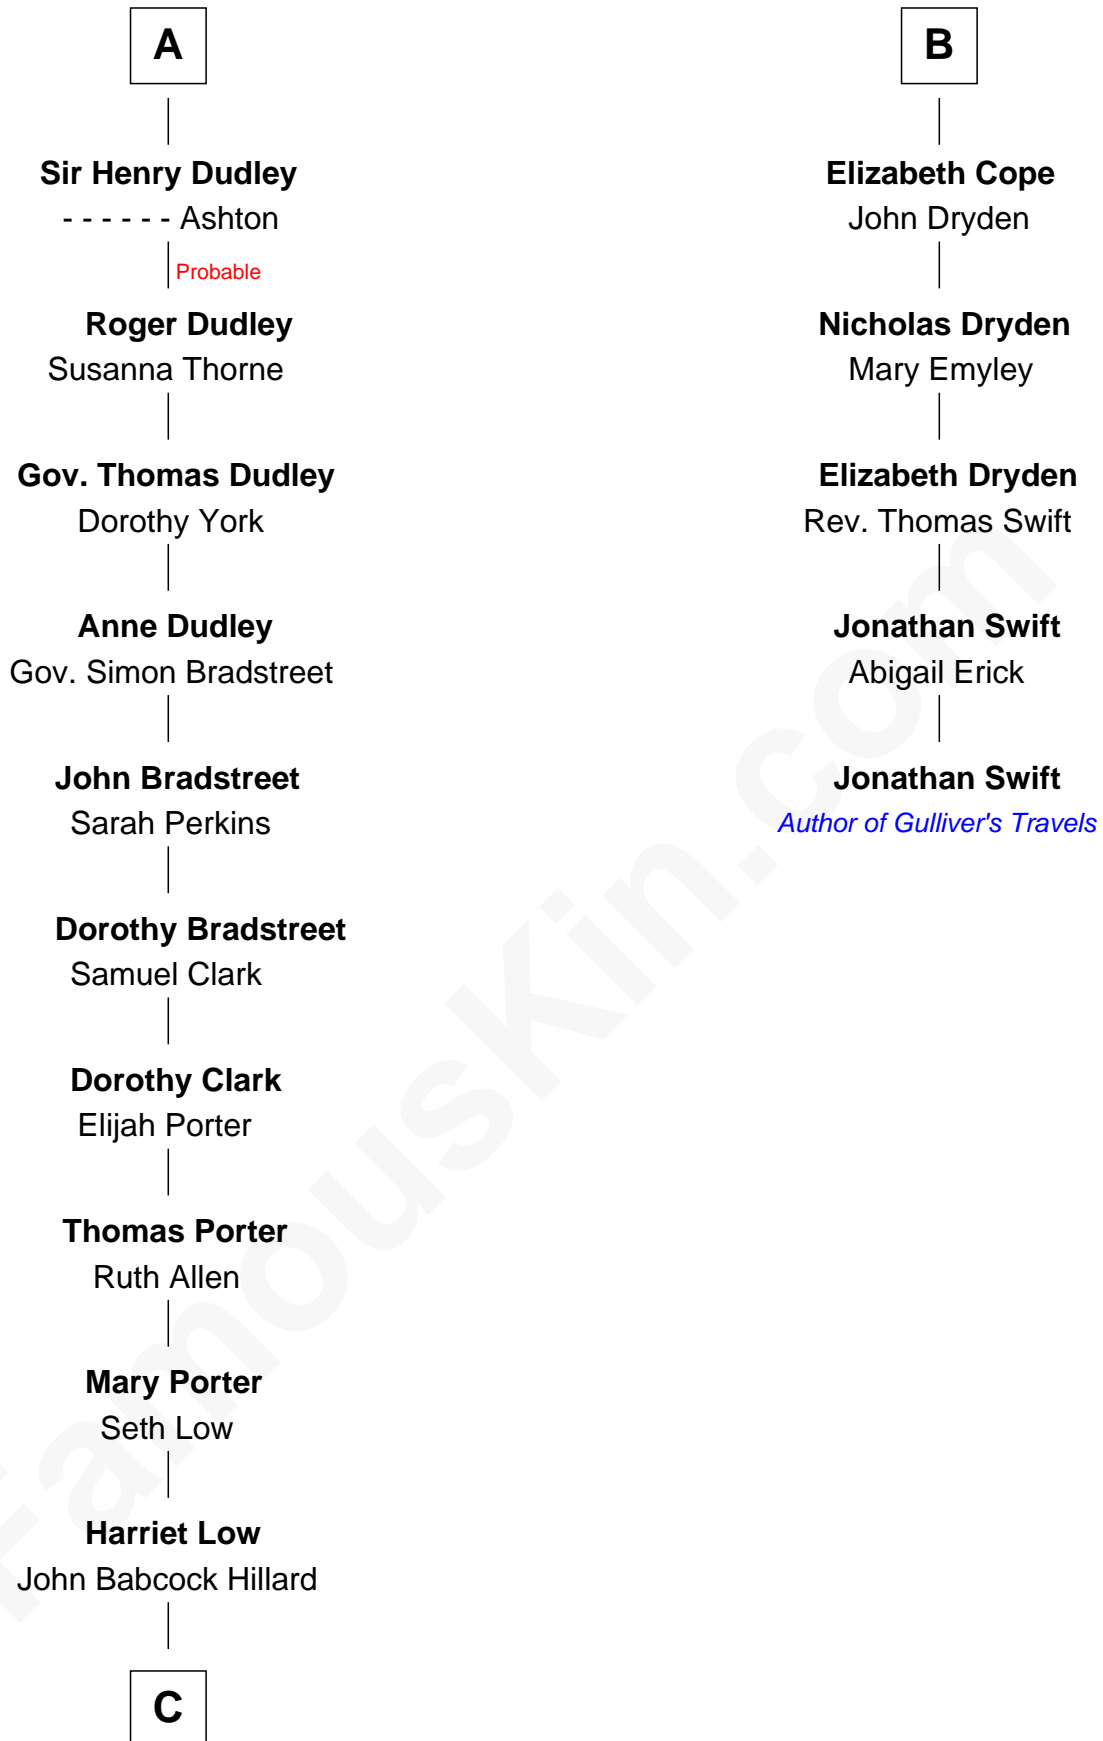

FamousKin.com

Relationship Chart of

Bill Weld

68th Governor of Massachusetts
11th cousin 9 times removed of

Jonathan Swift
Author of *Gulliver's Travels*

C

—
Harriet Hillard
William Augustus White

—
Margaret Low White
Francis Minot Weld

—
David Weld
Mary Blake Nichols

—
Bill Weld
68th Governor of Massachusetts

FamousKin.com