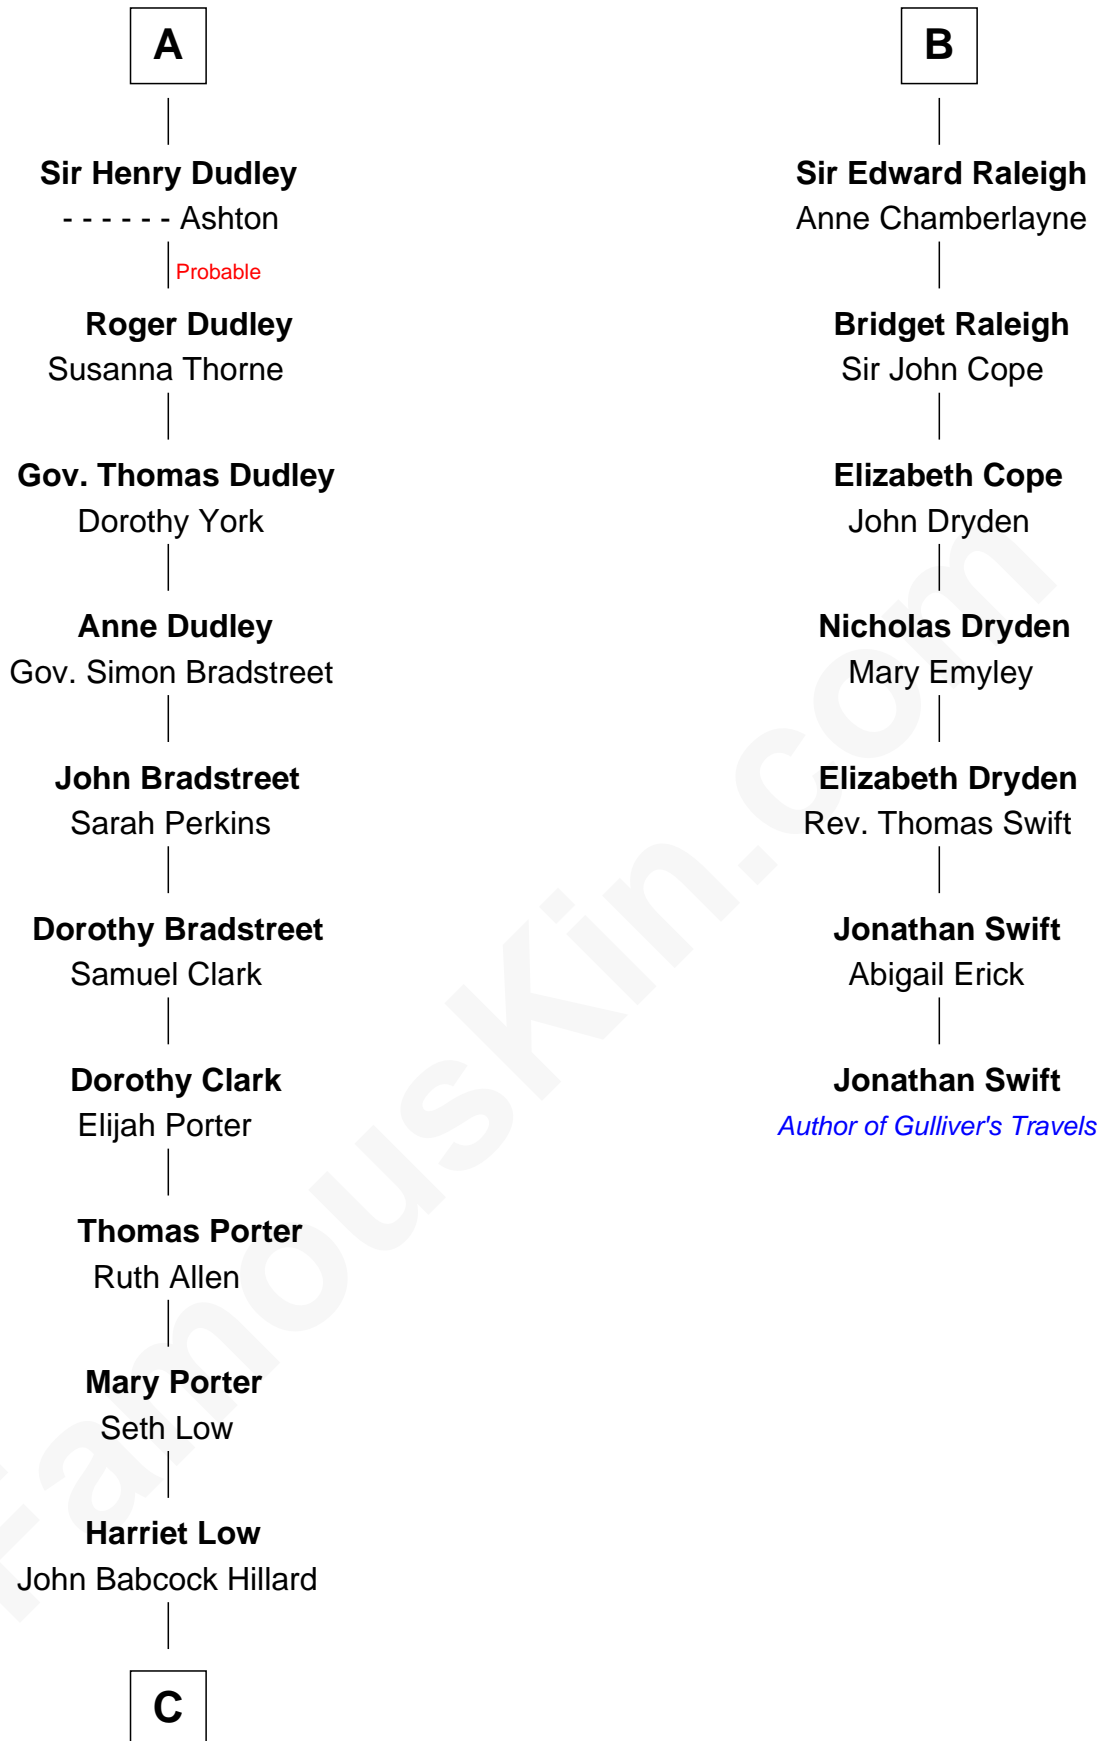

## Relationship Chart of

### Bill Weld

68th Governor of Massachusetts  
13th cousin 7 times removed of

**Jonathan Swift**  
Author of *Gulliver's Travels*

**C**

—  
**Harriet Hillard**  
William Augustus White

—  
**Margaret Low White**  
Francis Minot Weld

—  
**David Weld**  
Mary Blake Nichols

—  
**Bill Weld**  
*68th Governor of Massachusetts*

FamousKin.com