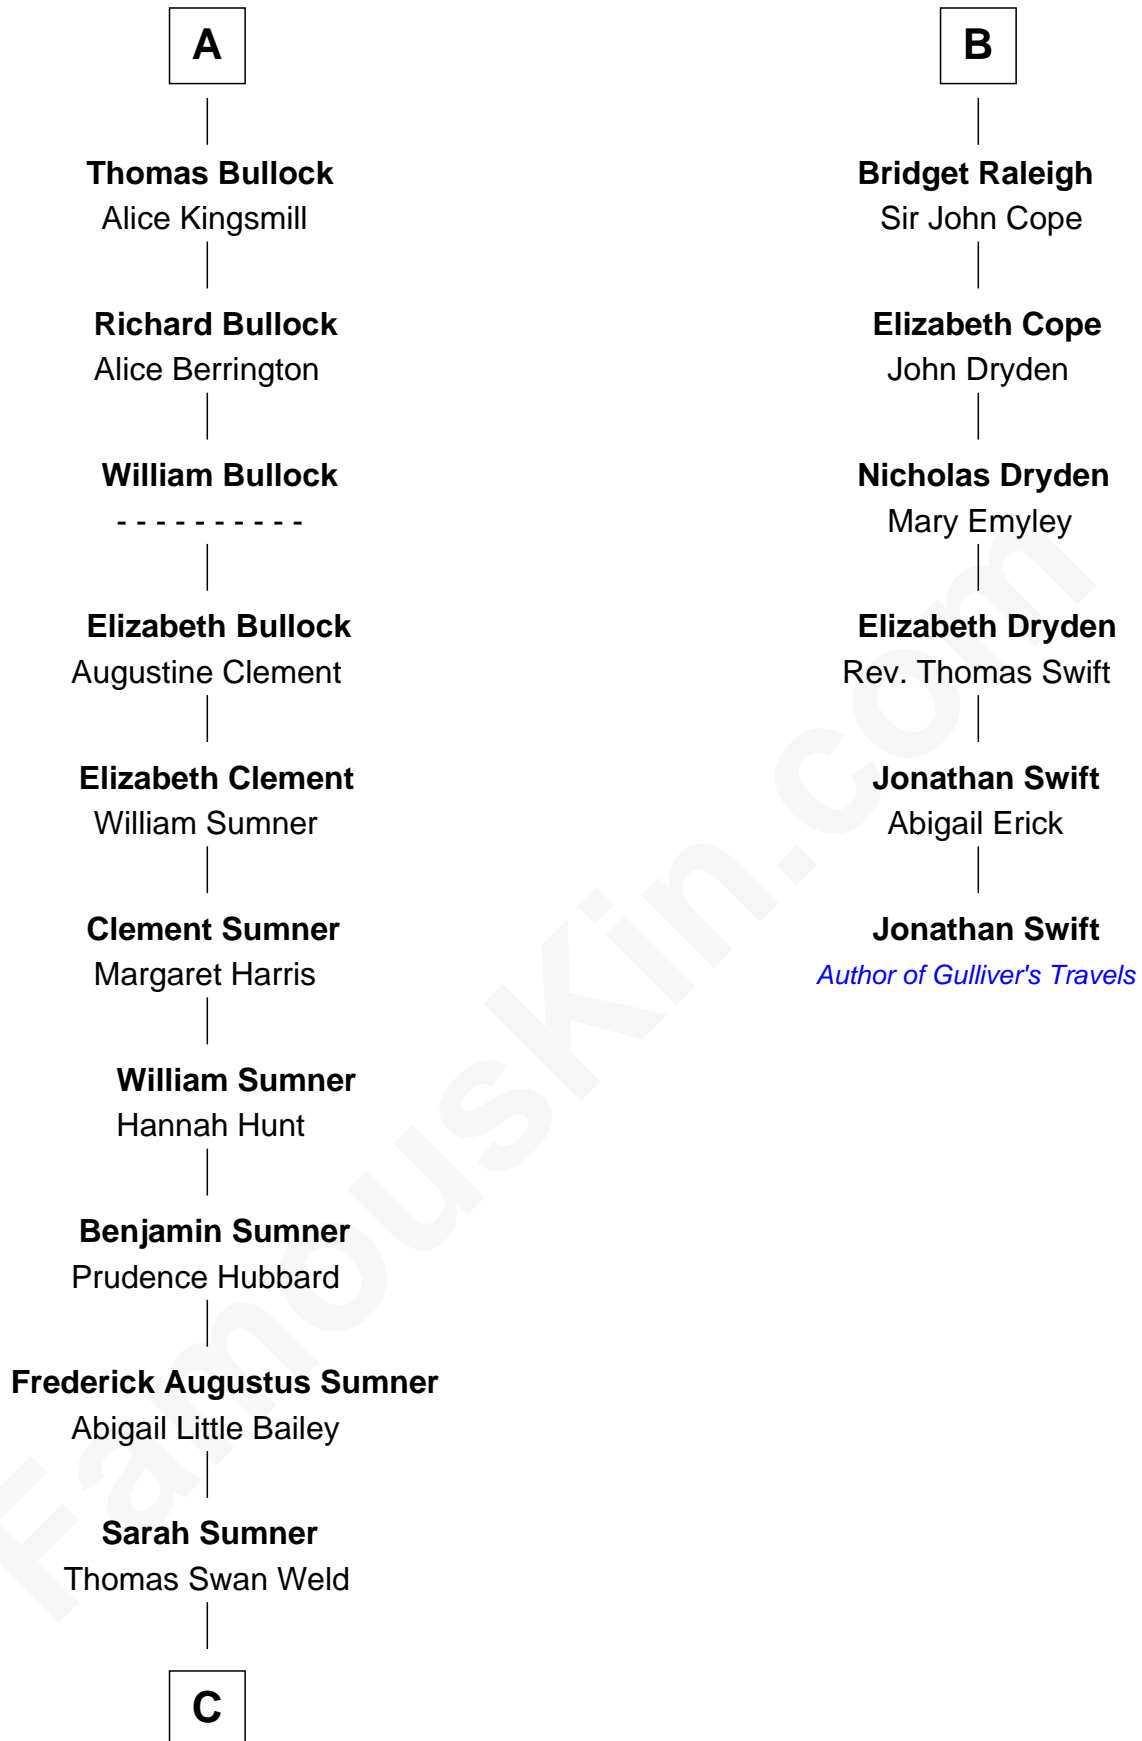

FamousKin.com

Relationship Chart of

Bill Weld

68th Governor of Massachusetts
12th cousin 8 times removed of

Jonathan Swift
Author of *Gulliver's Travels*

C

—
Dr. Francis Minot Weld
Fanny Elizabeth Bartholomew

—
Francis Minot Weld
Margaret Low White

—
David Weld
Mary Blake Nichols

—
Bill Weld
68th Governor of Massachusetts