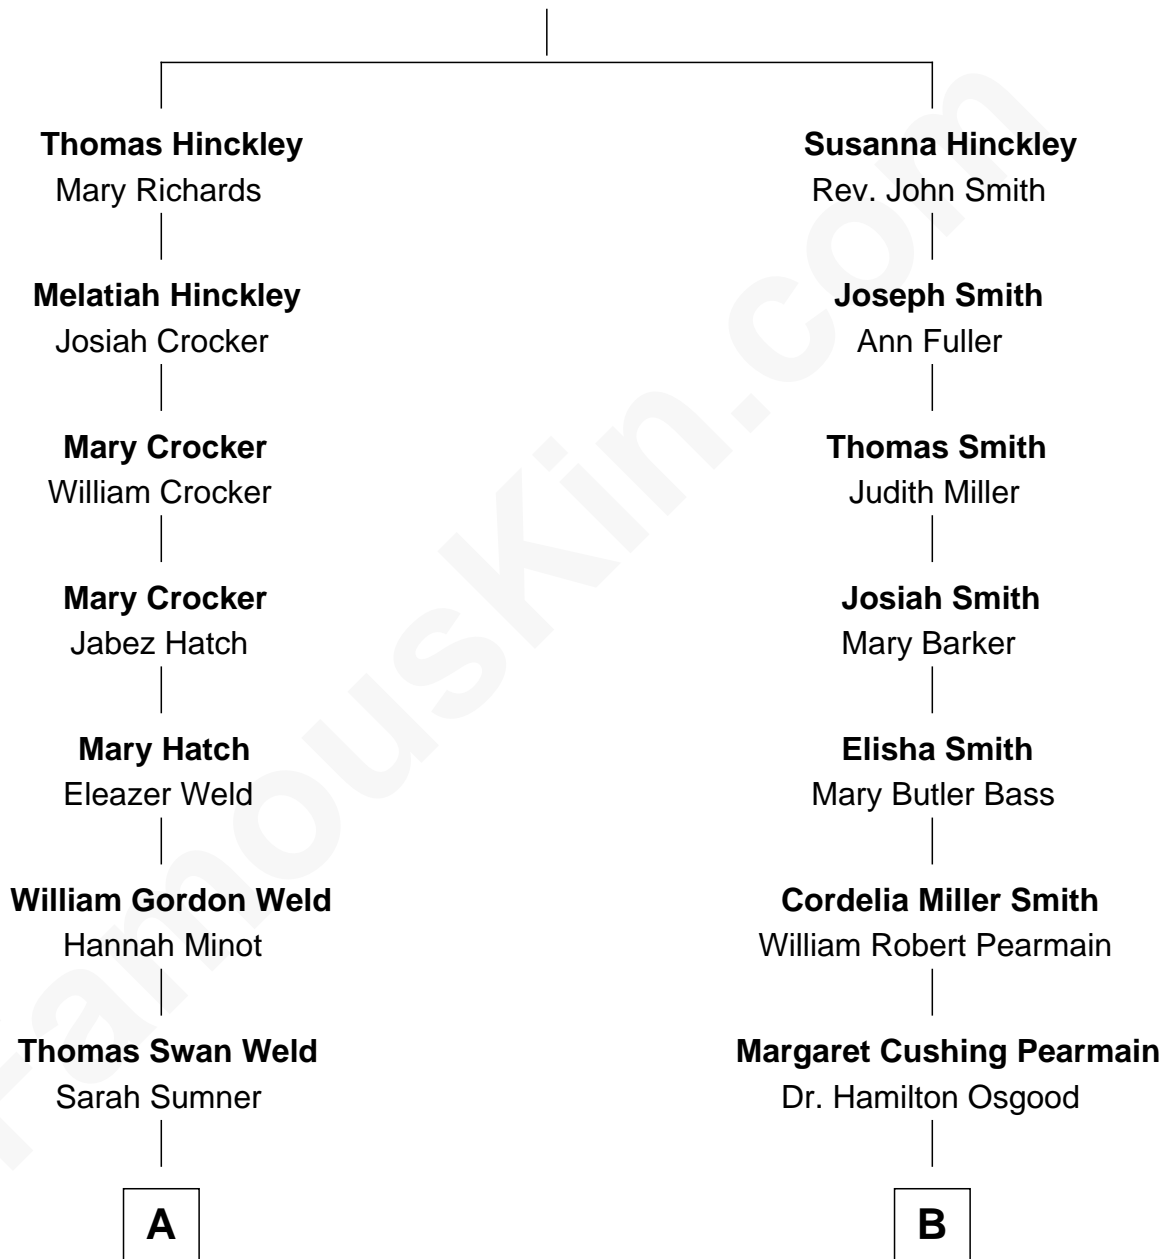

FamousKin.com Relationship Chart of

Bill Weld

68th Governor of Massachusetts

8th cousin 2 times removed of

Erskine Childers

4th President of Ireland

Samuel Hinckley

Sarah Soole

FamousKin.com