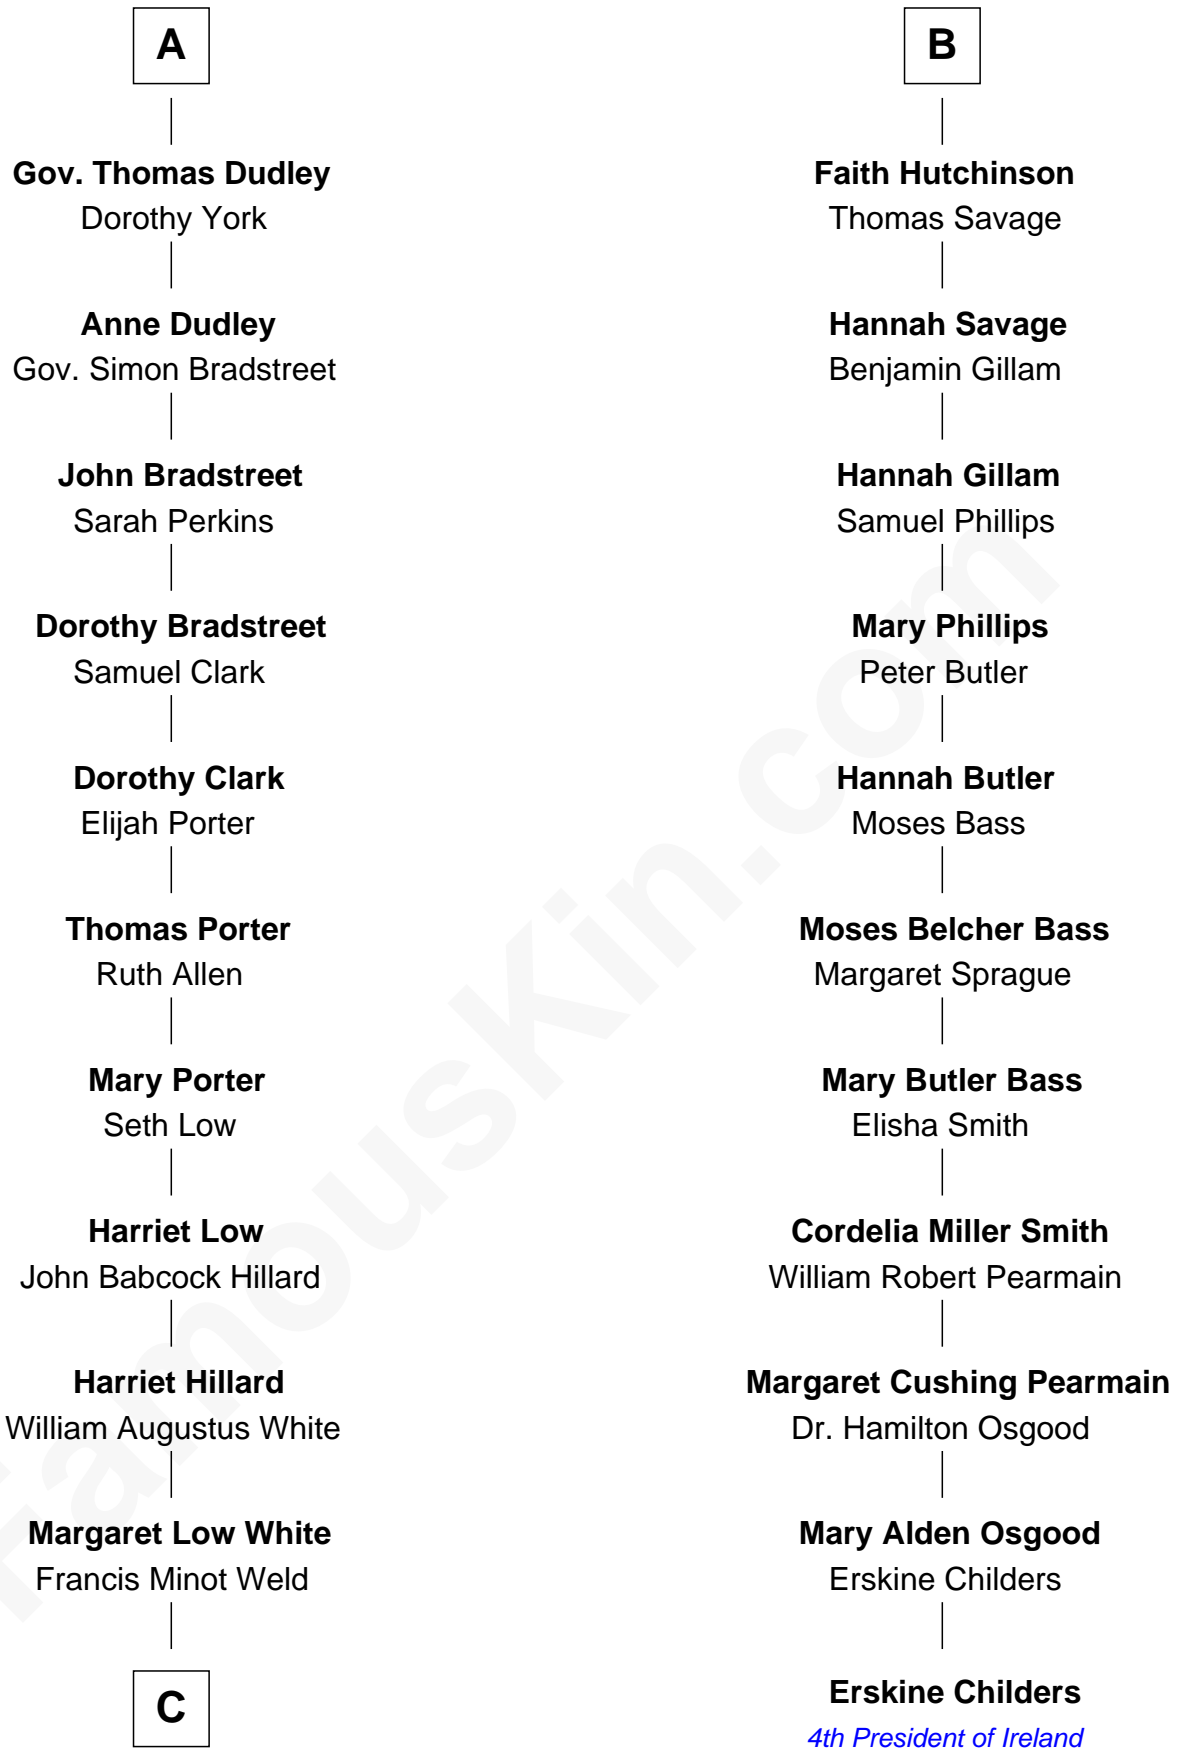

FamousKin.com Relationship Chart of

Bill Weld

68th Governor of Massachusetts

17th cousin 1 time removed of

Erskine Childers

4th President of Ireland

Sir Walter Blount

Sancha de Ayala

William Marbury

Agnes Lenton

Rev. Francis Marbury

Bridget Dryden

Anne Marbury

William Hutchinson

B

C