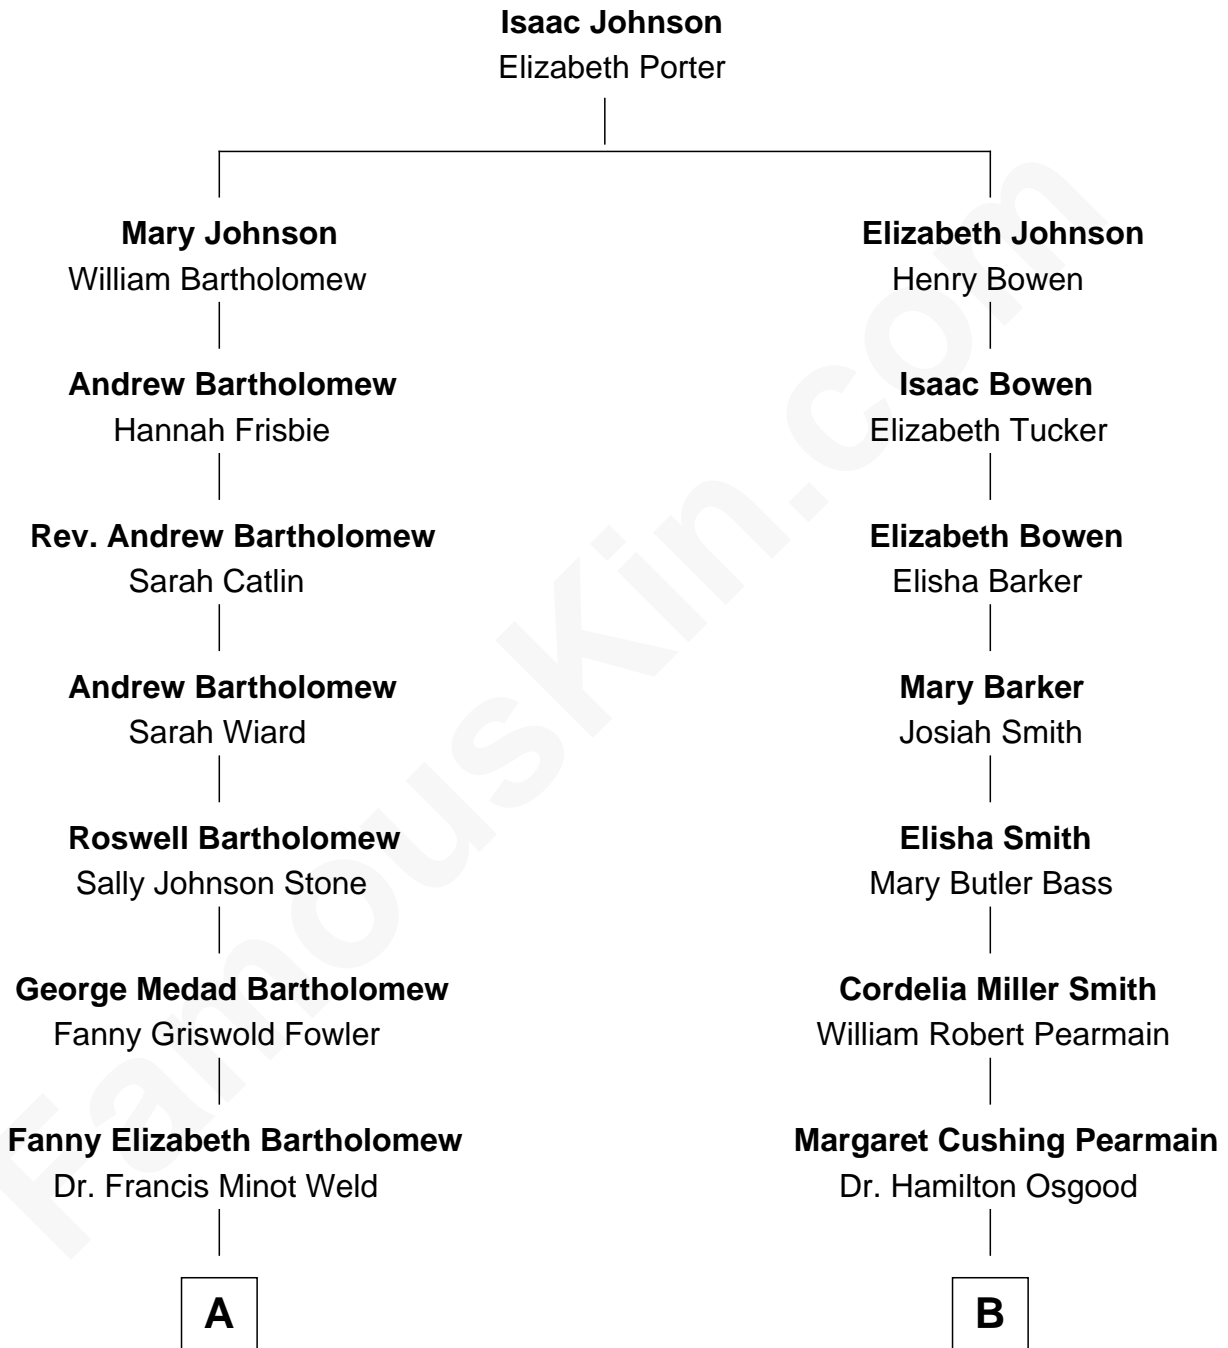

FamousKin.com Relationship Chart of

Bill Weld

68th Governor of Massachusetts

8th cousin 1 time removed of

Erskine Childers

4th President of Ireland

FamousKin.com