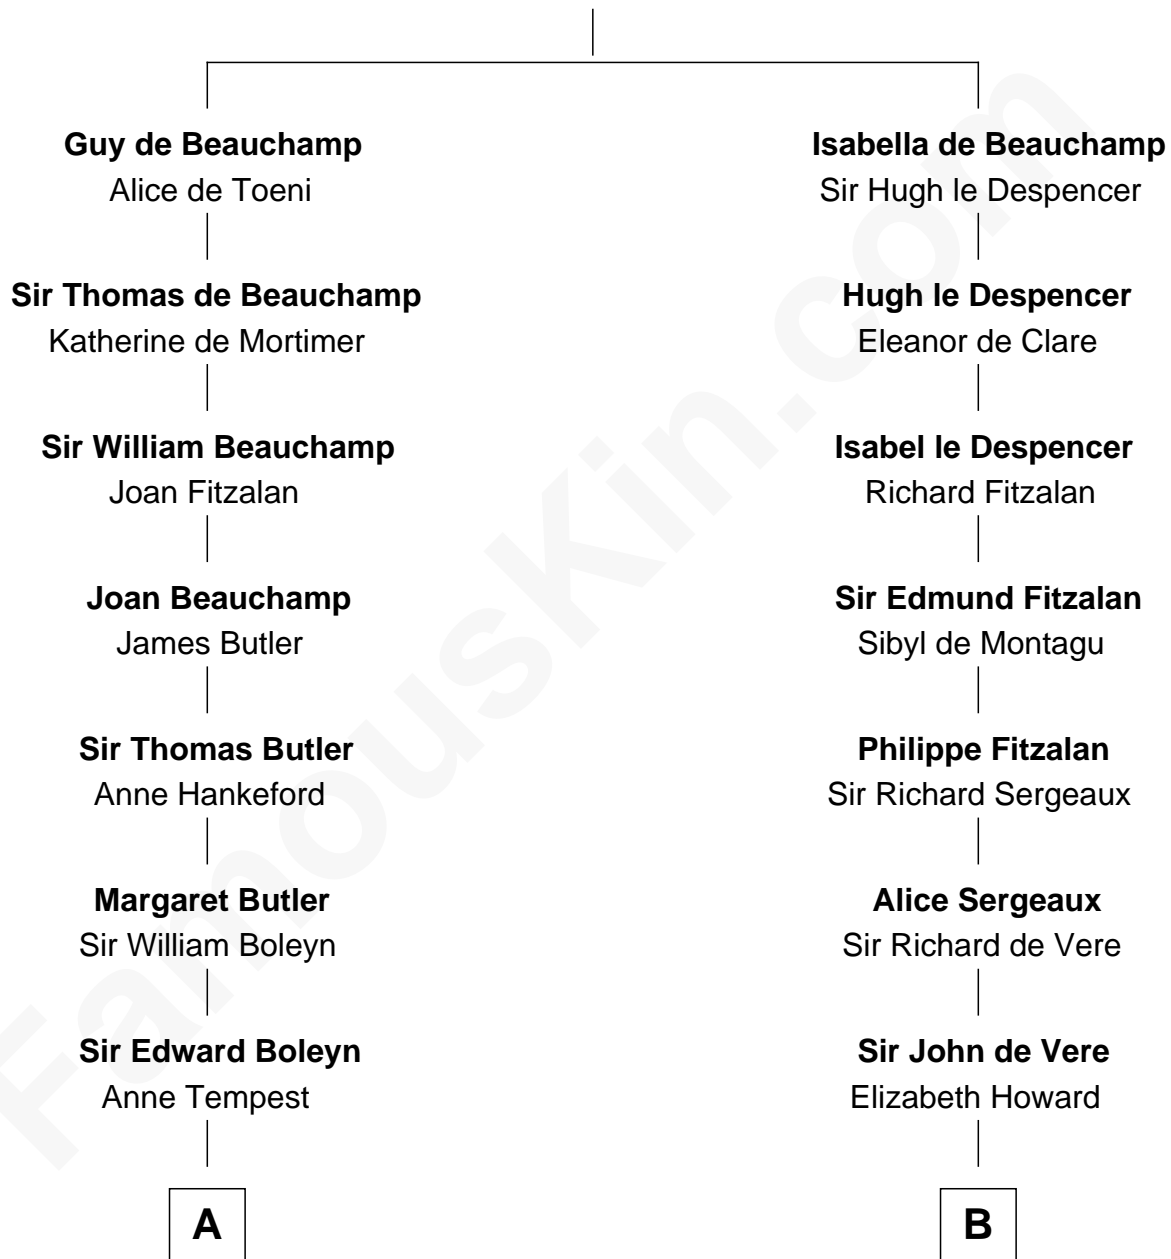

FamousKin.com Relationship Chart of

Bill Weld

68th Governor of Massachusetts

21st cousin of

Alan Ladd

Movie Actor

William de Beauchamp

Maud FitzJohn

C

John Gelston Floyd
Sarah Backus Kirkland

John Gelston Floyd
Julia Floyd DuBois

Cornelia DuBois Floyd
John Treadwell Nichols

Mary Blake Nichols
David Weld

Bill Weld
68th Governor of Massachusetts

D

Sylvia Americana Sumner
Abram Shotwell