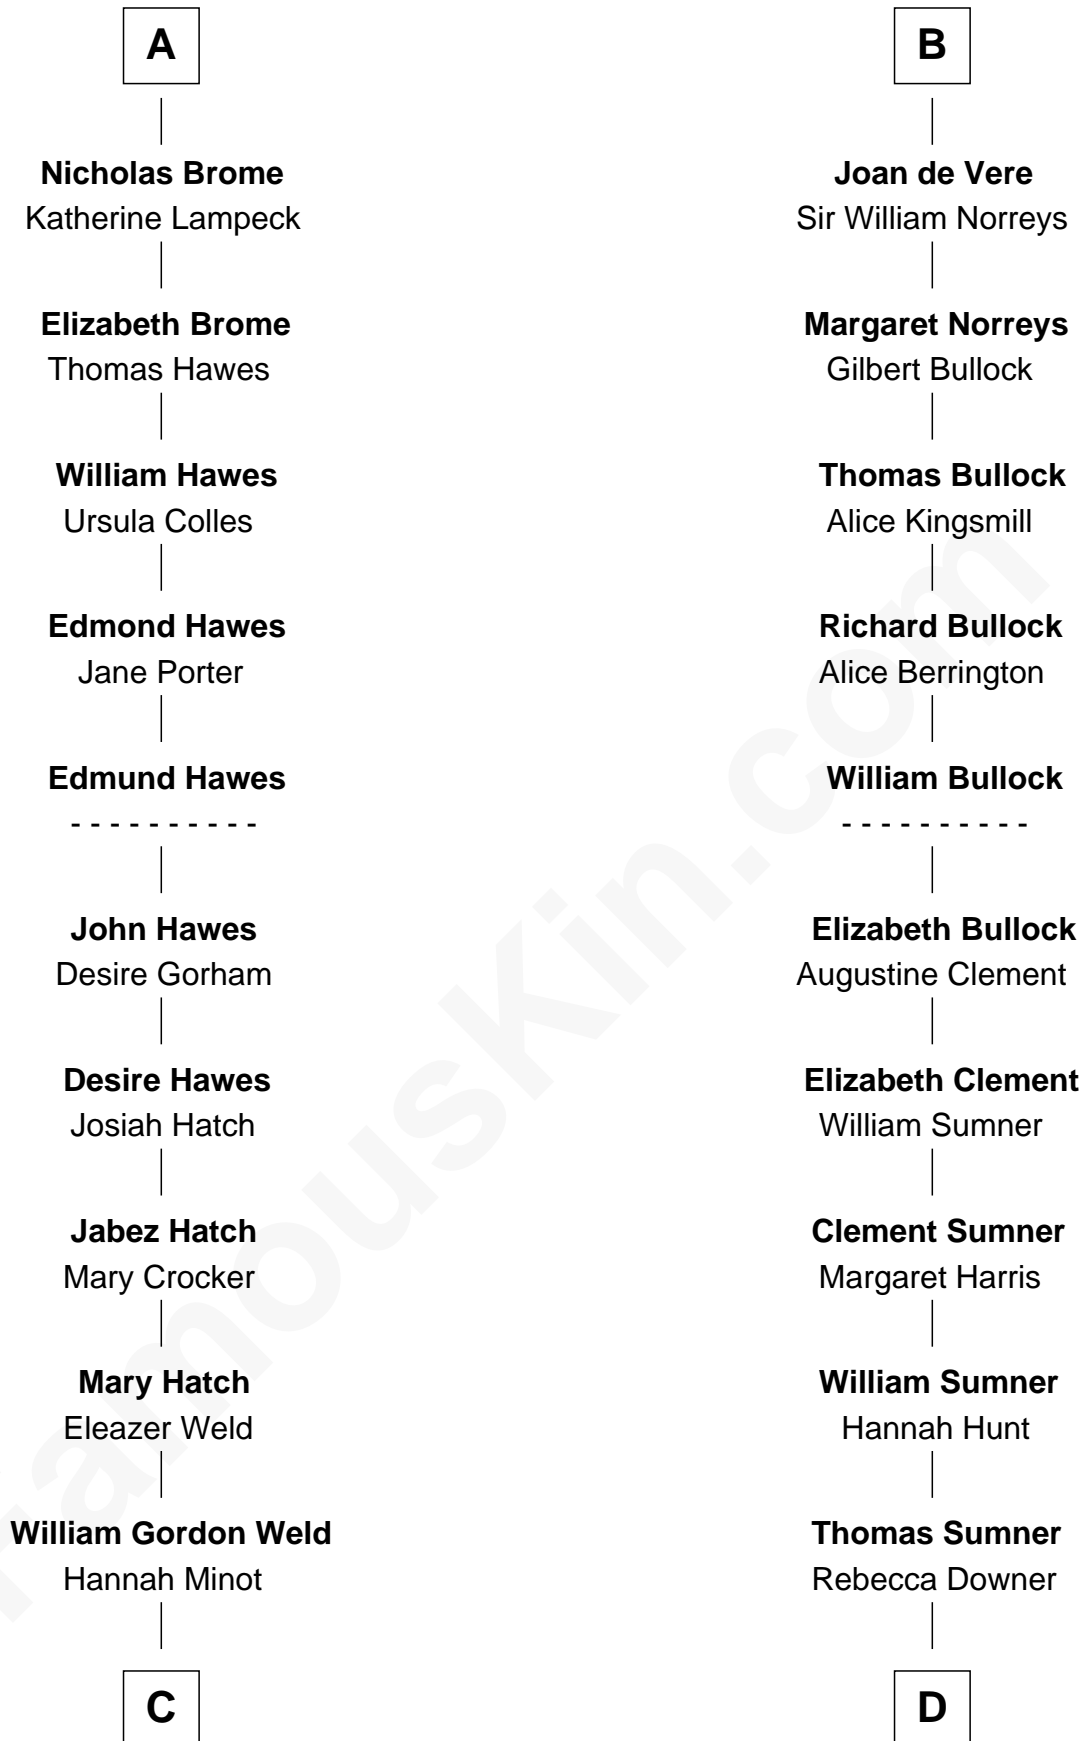

FamousKin.com Relationship Chart of

Bill Weld

68th Governor of Massachusetts

21st cousin of

Alan Ladd

Movie Actor

Richard Plantagenet

C

Thomas Swan Weld

Sarah Sumner

Dr. Francis Minot Weld

Fanny Elizabeth Bartholomew

Francis Minot Weld

Margaret Low White

David Weld

Mary Blake Nichols