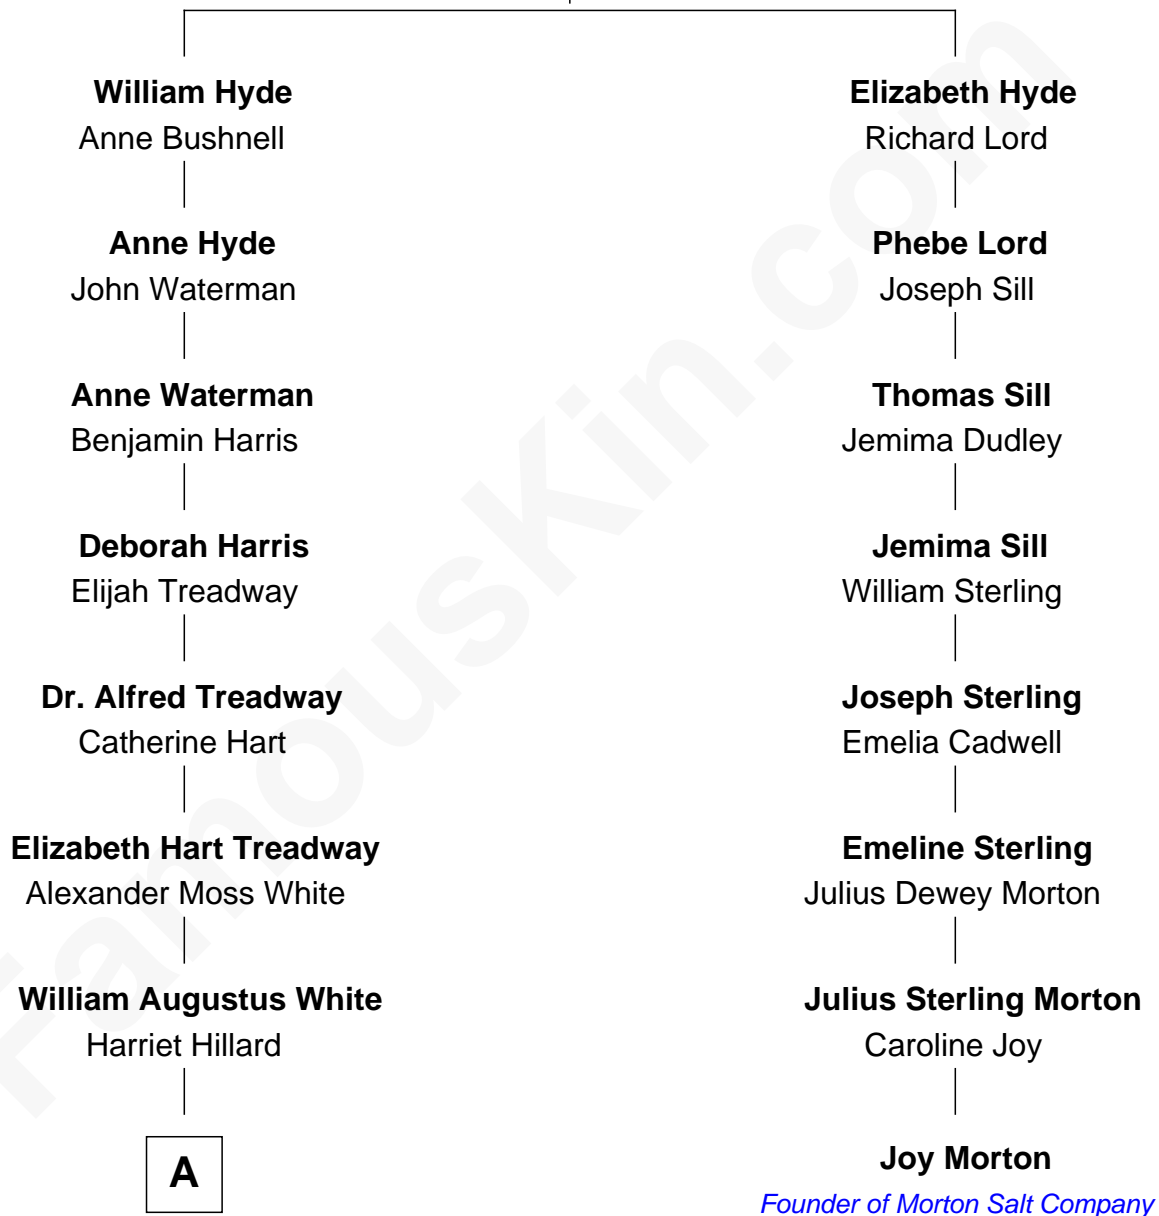

FamousKin.com Relationship Chart of

Bill Weld

68th Governor of Massachusetts

7th cousin 2 times removed of

Joy Morton

Founder of Morton Salt Company

Samuel Hyde

Jane Lee

A

—
Margaret Low White

Francis Minot Weld

—
David Weld

Mary Blake Nichols

—
Bill Weld

68th Governor of Massachusetts

FamousKin.com