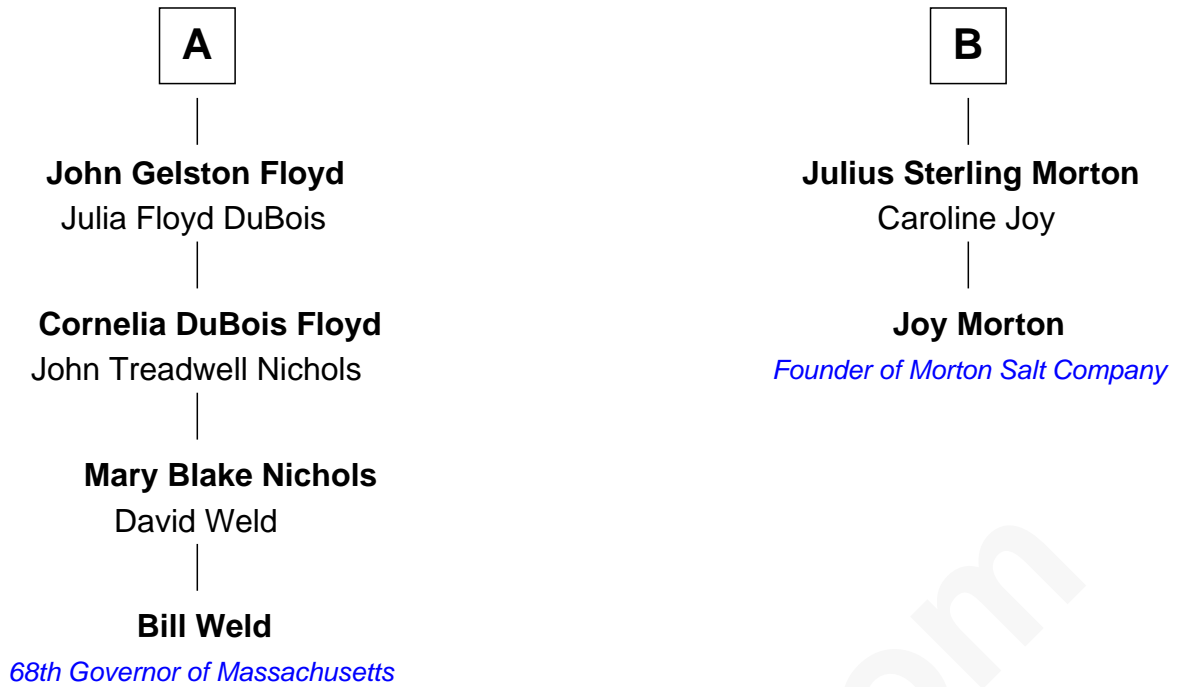

# FamousKin.com Relationship Chart of

**Bill Weld**

*68th Governor of Massachusetts*

**8th cousin 2 times removed of**

**Joy Morton**

*Founder of Morton Salt Company*

**Matthew Whipple**

Joan - - - - -

**Joseph Kirkland**

Hannah Perkins

**Gen. Joseph Kirkland**

Sarah Backus

**Sarah Backus Kirkland**

John Gelston Floyd

**A**

**John Whipple**

Susanna Clarke

**Mary Whipple**

Simon Stone

**Susannah Stone**

Edward Goddard

**Ebenezer Goddard**

Sibil Brigham

**Sophia Goddard**

Abner Morton

**Abner Morton**

Sarah French

**Julius Dewey Morton**

Emeline Sterling

**B**

FamousKin.com