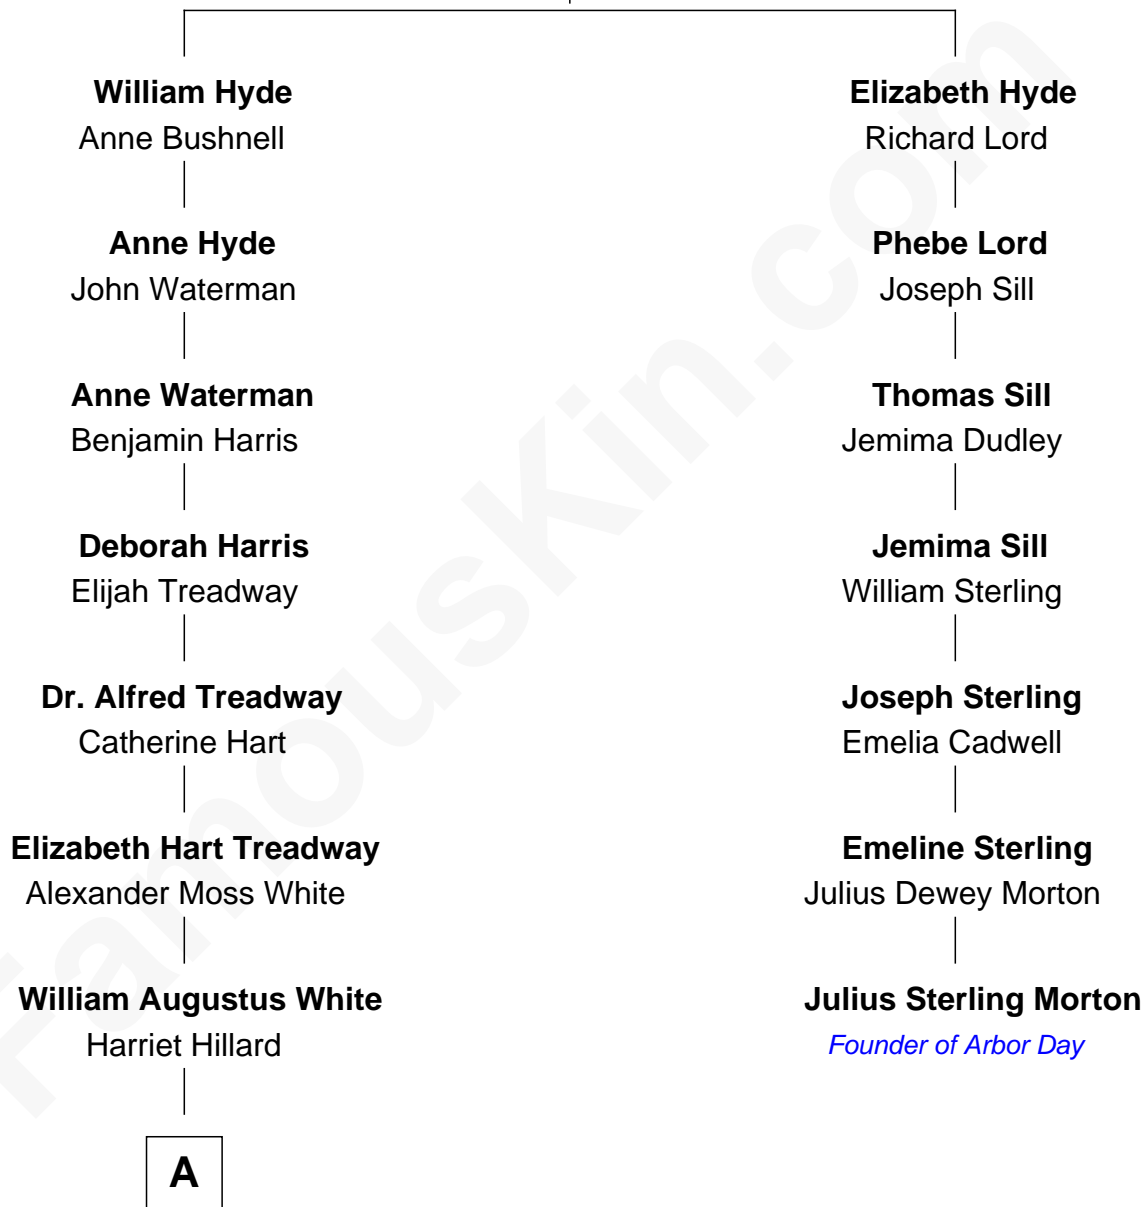

FamousKin.com Relationship Chart of

Bill Weld

68th Governor of Massachusetts

6th cousin 3 times removed of

Julius Sterling Morton

Founder of Arbor Day

Samuel Hyde

Jane Lee

A

—
Margaret Low White

Francis Minot Weld

—
David Weld

Mary Blake Nichols

—
Bill Weld

68th Governor of Massachusetts

FamousKin.com