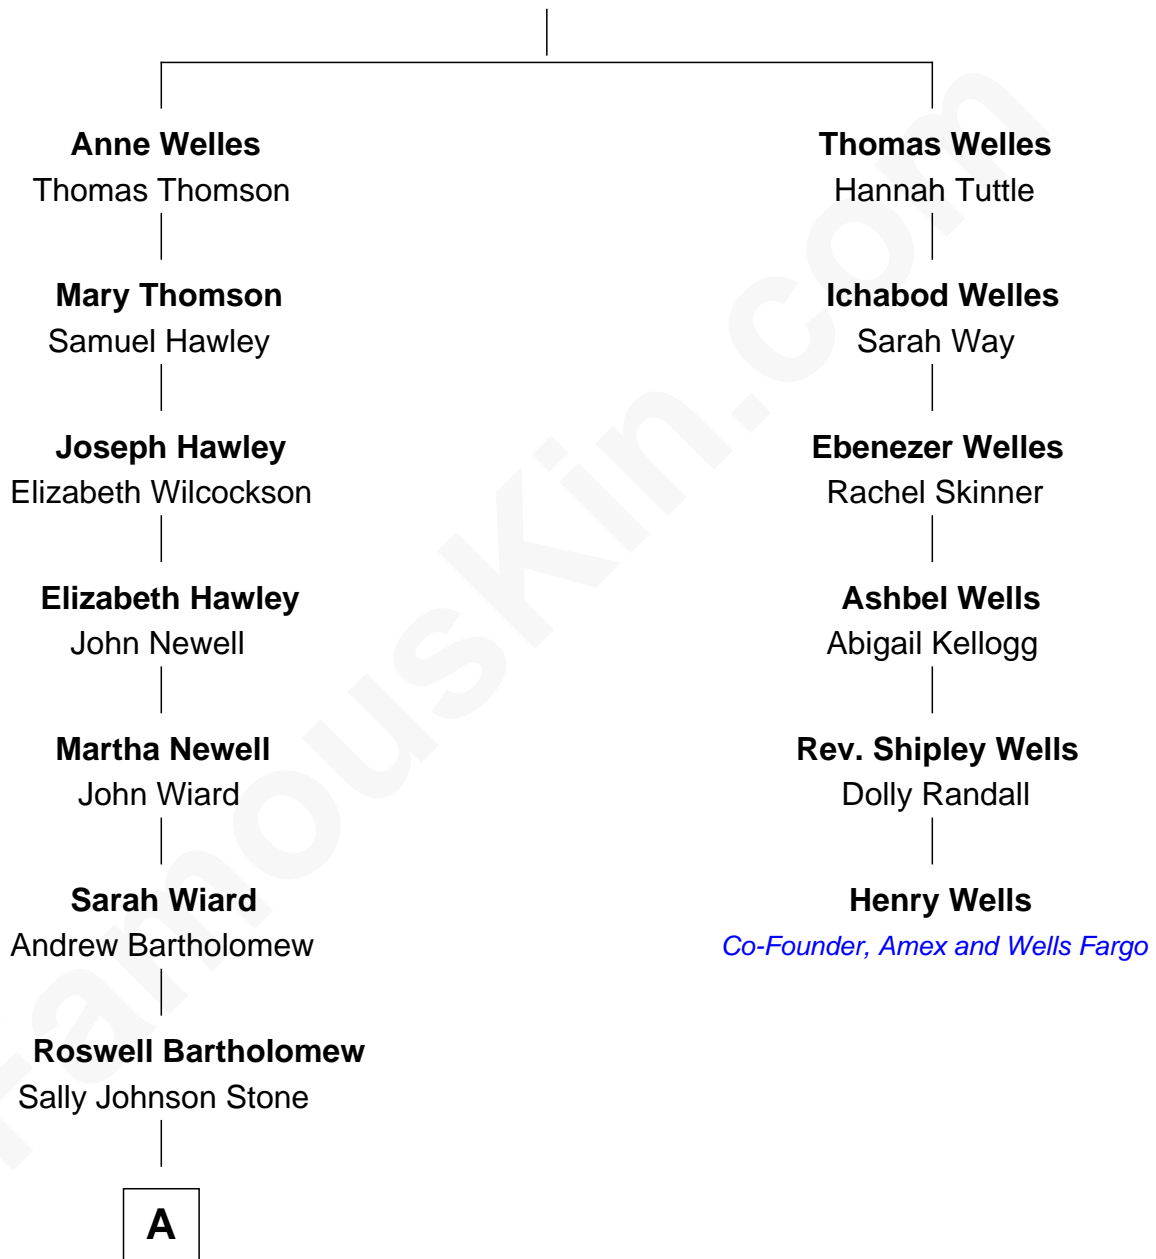

FamousKin.com Relationship Chart of

Bill Weld

68th Governor of Massachusetts

5th cousin 6 times removed of

Henry Wells

Co-Founder of American Express and Wells Fargo and Co.

Thomas Welles

Alice Tomes

A

George Medad Bartholomew

Fanny Griswold Fowler

Fanny Elizabeth Bartholomew

Dr. Francis Minot Weld

Francis Minot Weld

Margaret Low White

David Weld

Mary Blake Nichols

Bill Weld

68th Governor of Massachusetts