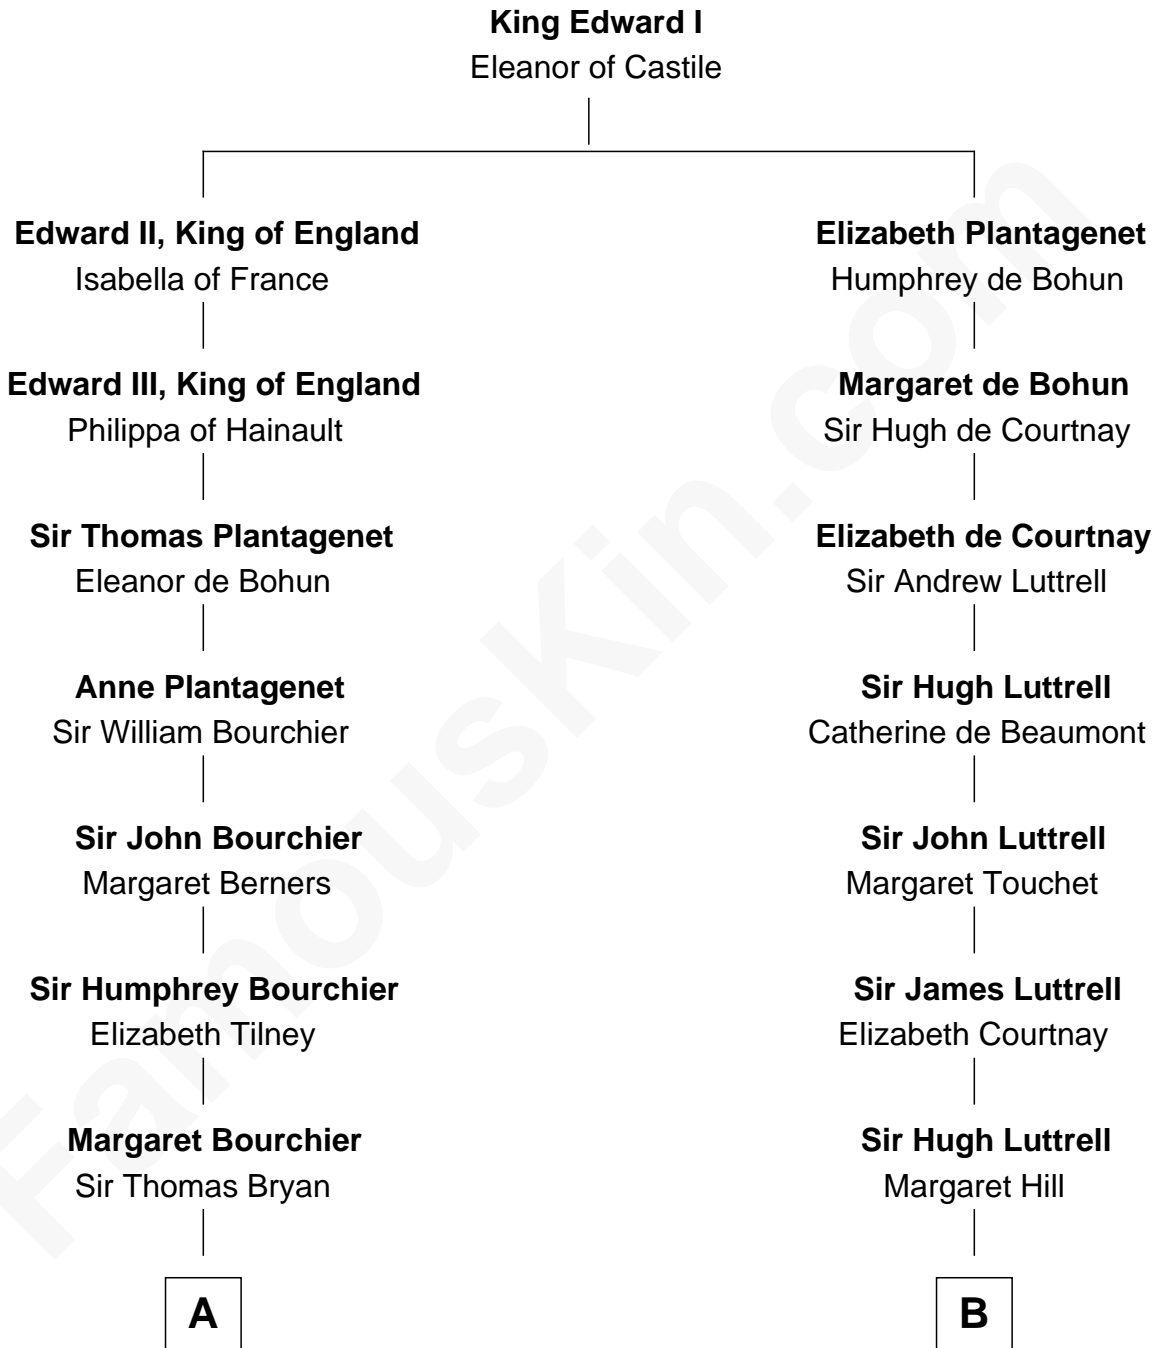

FamousKin.com

Relationship Chart of

Bill Weld

68th Governor of Massachusetts

17th cousin 4 times removed of

Herman Melville

Author of *Moby Dick*

C

Fanny Griswold Fowler
George Medad Bartholomew

Fanny Elizabeth Bartholomew
Dr. Francis Minot Weld

Francis Minot Weld
Margaret Low White

David Weld
Mary Blake Nichols

Bill Weld
68th Governor of Massachusetts