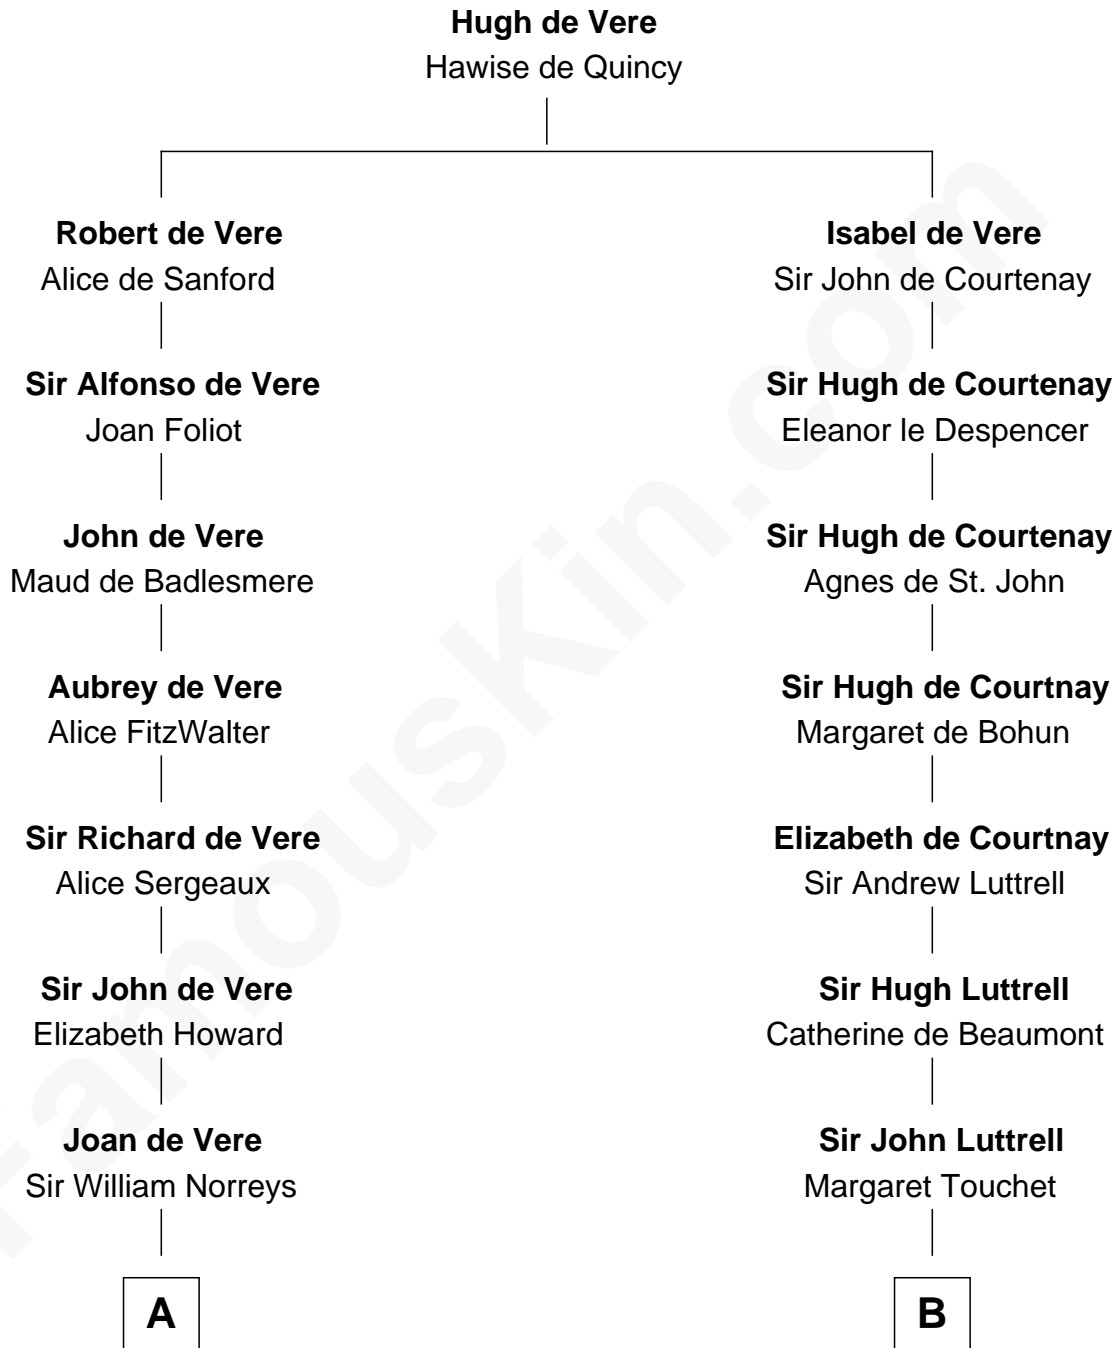

FamousKin.com Relationship Chart of

Bill Weld

68th Governor of Massachusetts

19th cousin 2 times removed of

Herman Melville

Author of Moby Dick

C

Sarah Sumner
Thomas Swan Weld

Dr. Francis Minot Weld
Fanny Elizabeth Bartholomew

Francis Minot Weld
Margaret Low White

David Weld
Mary Blake Nichols

Bill Weld
68th Governor of Massachusetts

D

Priscilla Scollay
Thomas Melville

Allan Melville
Maria Gansevoort