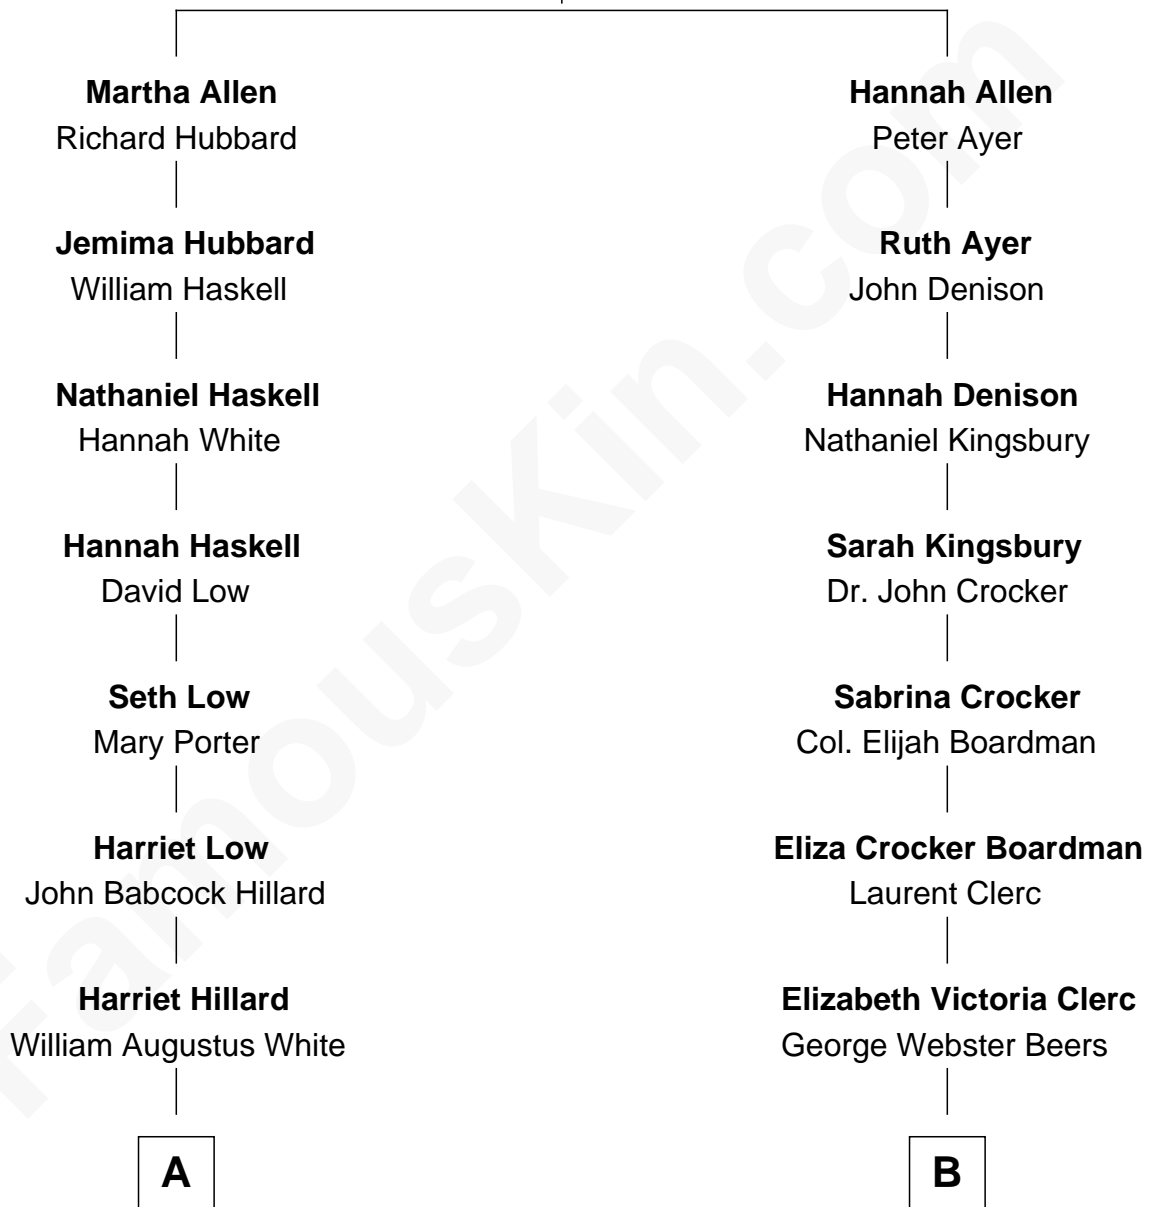

FamousKin.com Relationship Chart of

Bill Weld

68th Governor of Massachusetts

9th cousin 1 time removed of

James Spader

TV and Movie Actor

William Allen

Ann Goodale

A

Margaret Low White

Francis Minot Weld

David Weld

Mary Blake Nichols

Bill Weld

68th Governor of Massachusetts

B

Henry Augustin Beers

Mary Heaton

Mary Heaton Beers

Vanderbilt Reginald Spader

Stoddard Greenwood Spader

Jean Fraser

James Spader

TV and Movie Actor