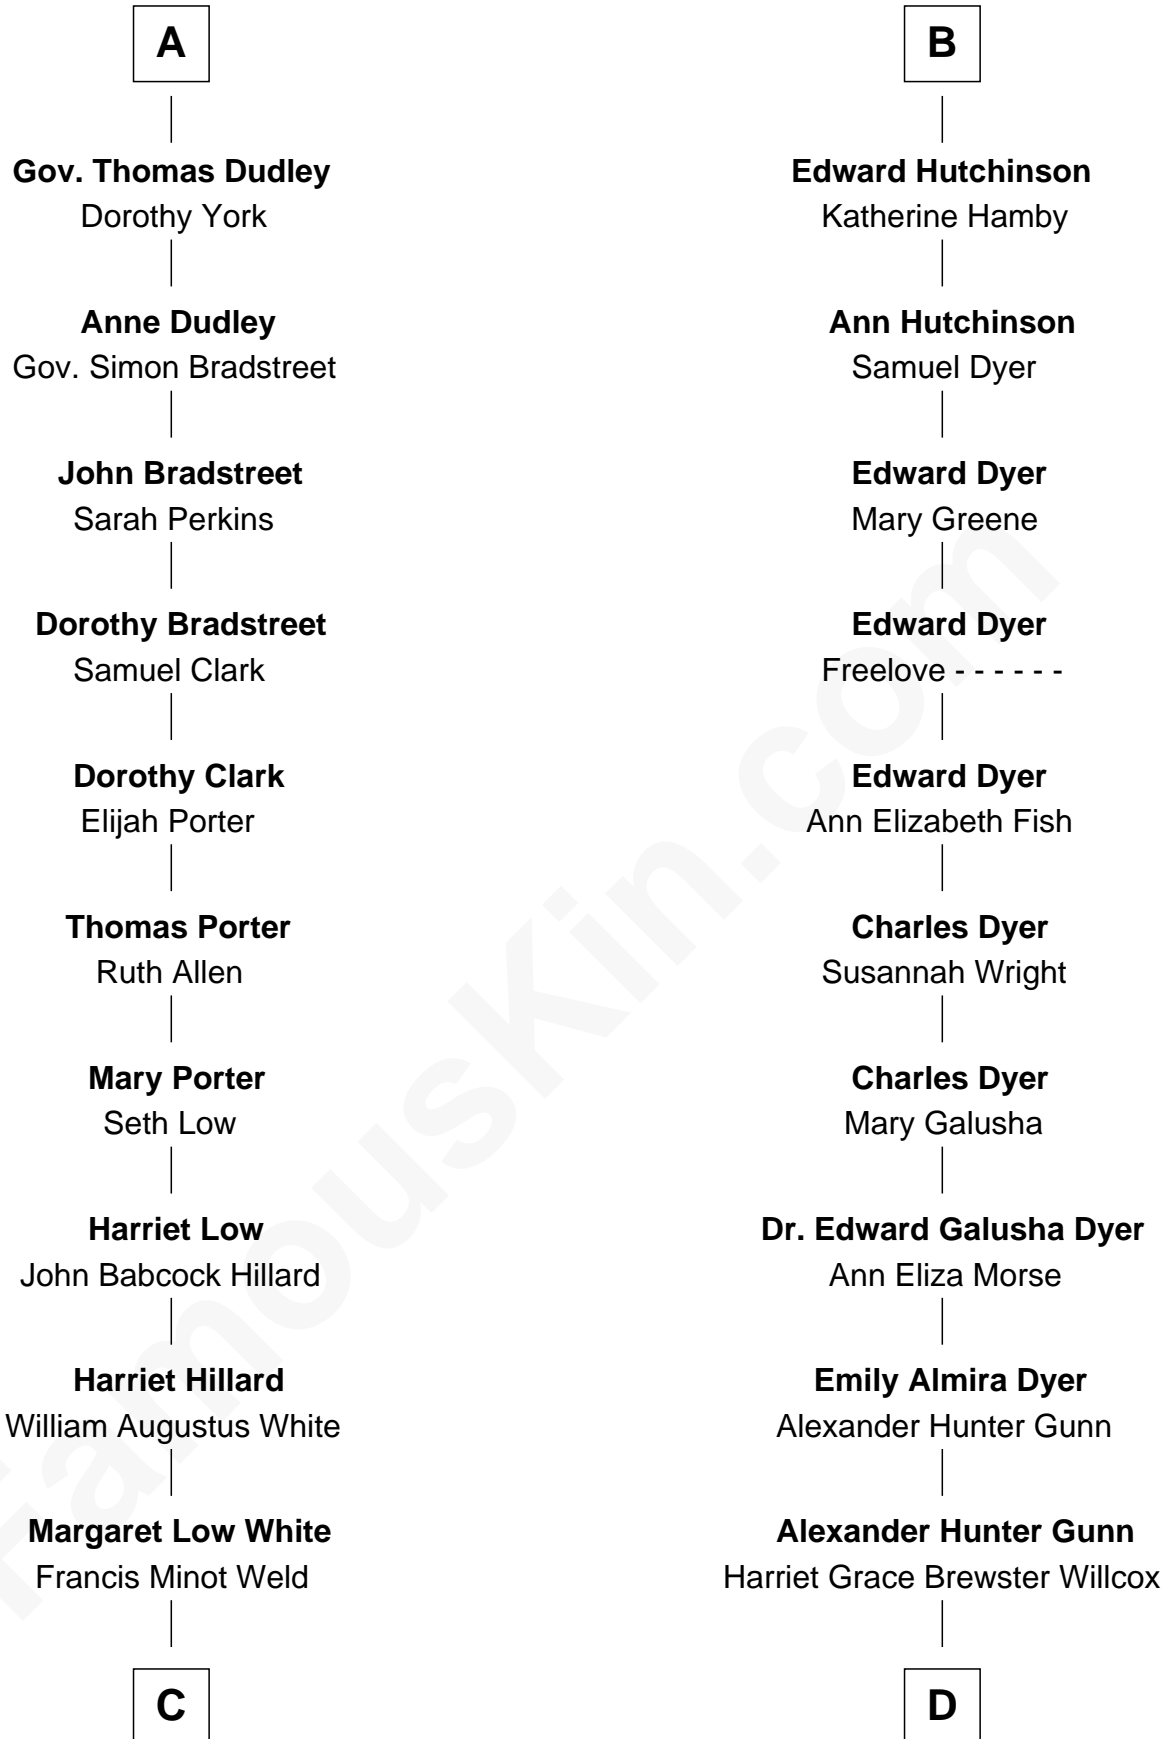

FamousKin.com Relationship Chart of

Bill Weld

68th Governor of Massachusetts

18th cousin 1 time removed of

Elisabeth Shue

TV and Movie Actress

Sir Walter Blount

Sancha de Ayala

William Marbury

Agnes Lenton

Rev. Francis Marbury

Bridget Dryden

Anne Marbury

William Hutchinson

B

C

David Weld
Mary Blake Nichols

Bill Weld
68th Governor of Massachusetts

D

Mary Brewster Gunn
Adoniram Judson Wells

Anne Brewster Wells
James William Shue

Elisabeth Shue
TV and Movie Actress

FamousKin.com