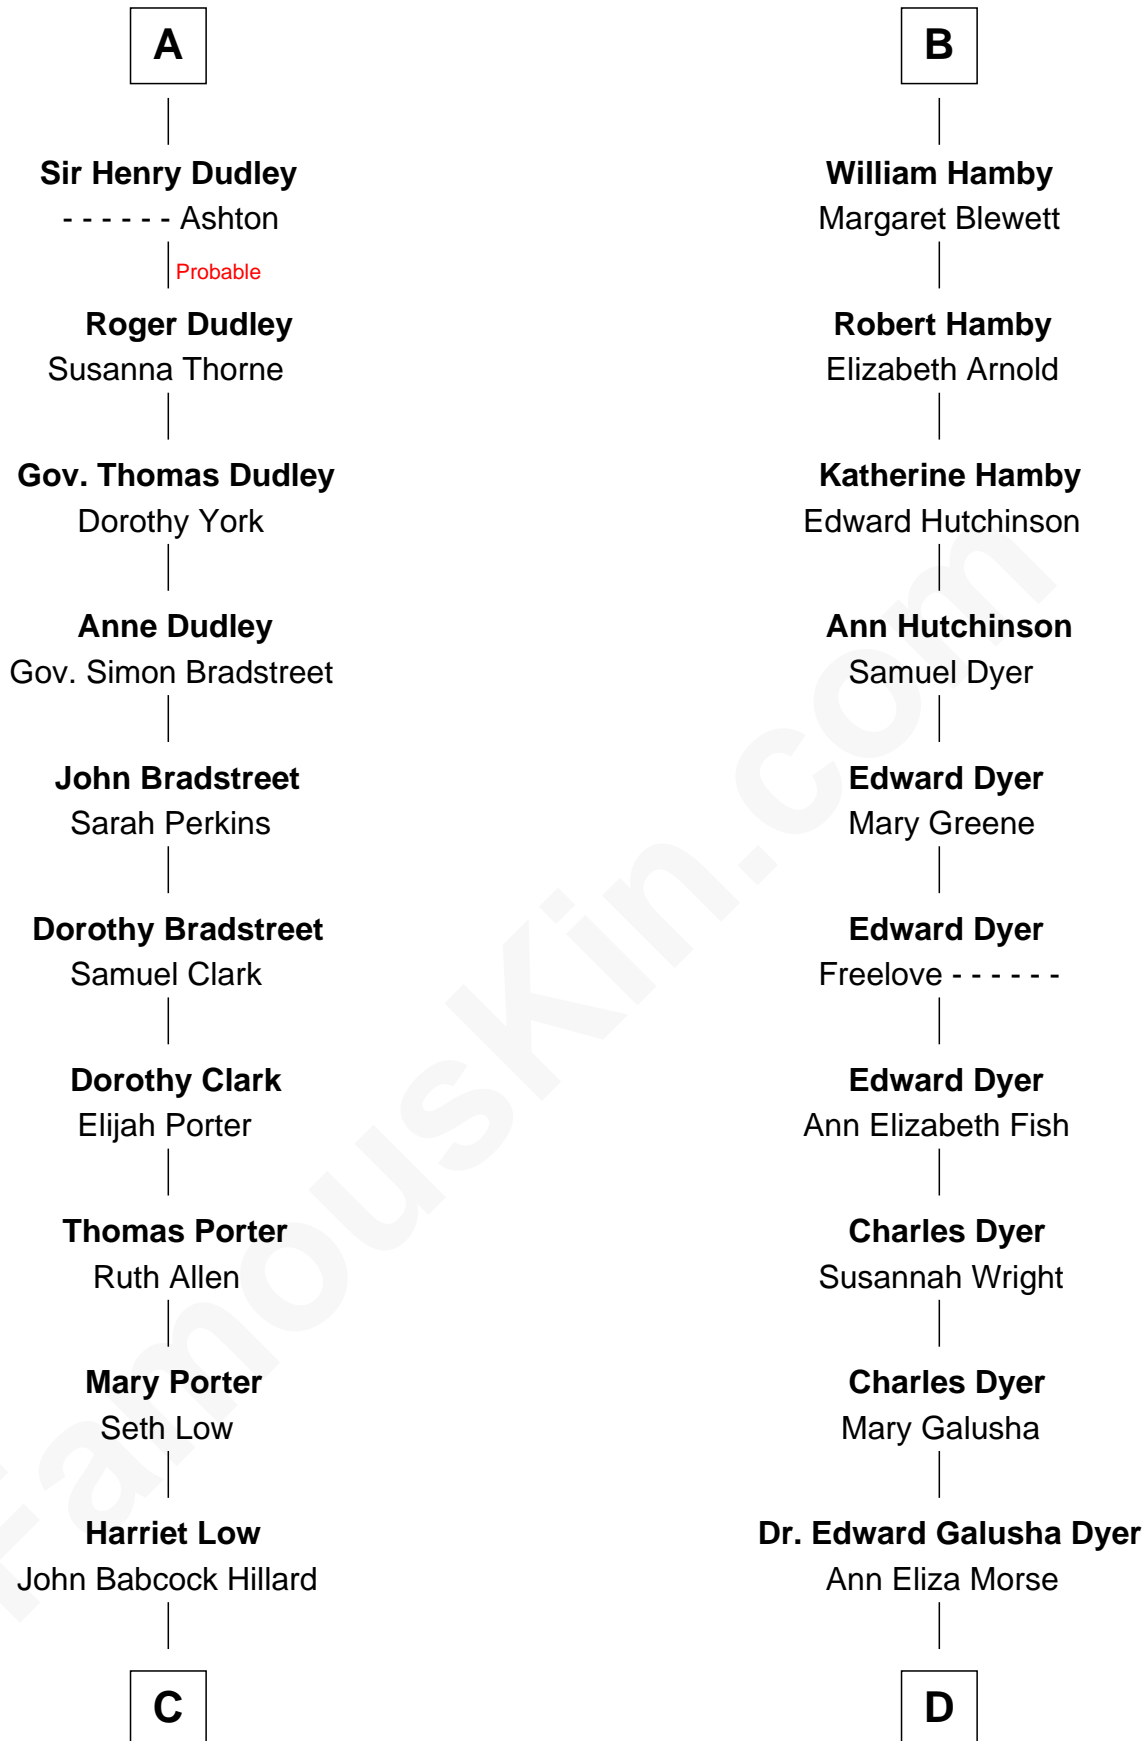

FamousKin.com Relationship Chart of

Bill Weld

68th Governor of Massachusetts

20th cousin 1 time removed of

Elisabeth Shue

TV and Movie Actress

Sir Philip le Despencer

Joan de Cobham

Sir Andrew Luttrell

Sir Andrew Luttrell

Joan Tailboys

Hawise Luttrell

Sir Godfrey Hilton

Sir Godfrey Hilton

Margery Willoughby

Elizabeth Hilton

Richard Thimbleby

Anne Thimbleby

John Booth

Eleanor Booth

Edward Hamby

B

C

Harriet Hillard
William Augustus White

Margaret Low White
Francis Minot Weld

David Weld
Mary Blake Nichols

Bill Weld
68th Governor of Massachusetts

D

Emily Almira Dyer
Alexander Hunter Gunn

Alexander Hunter Gunn
Harriet Grace Brewster Willcox

Mary Brewster Gunn
Adoniram Judson Wells