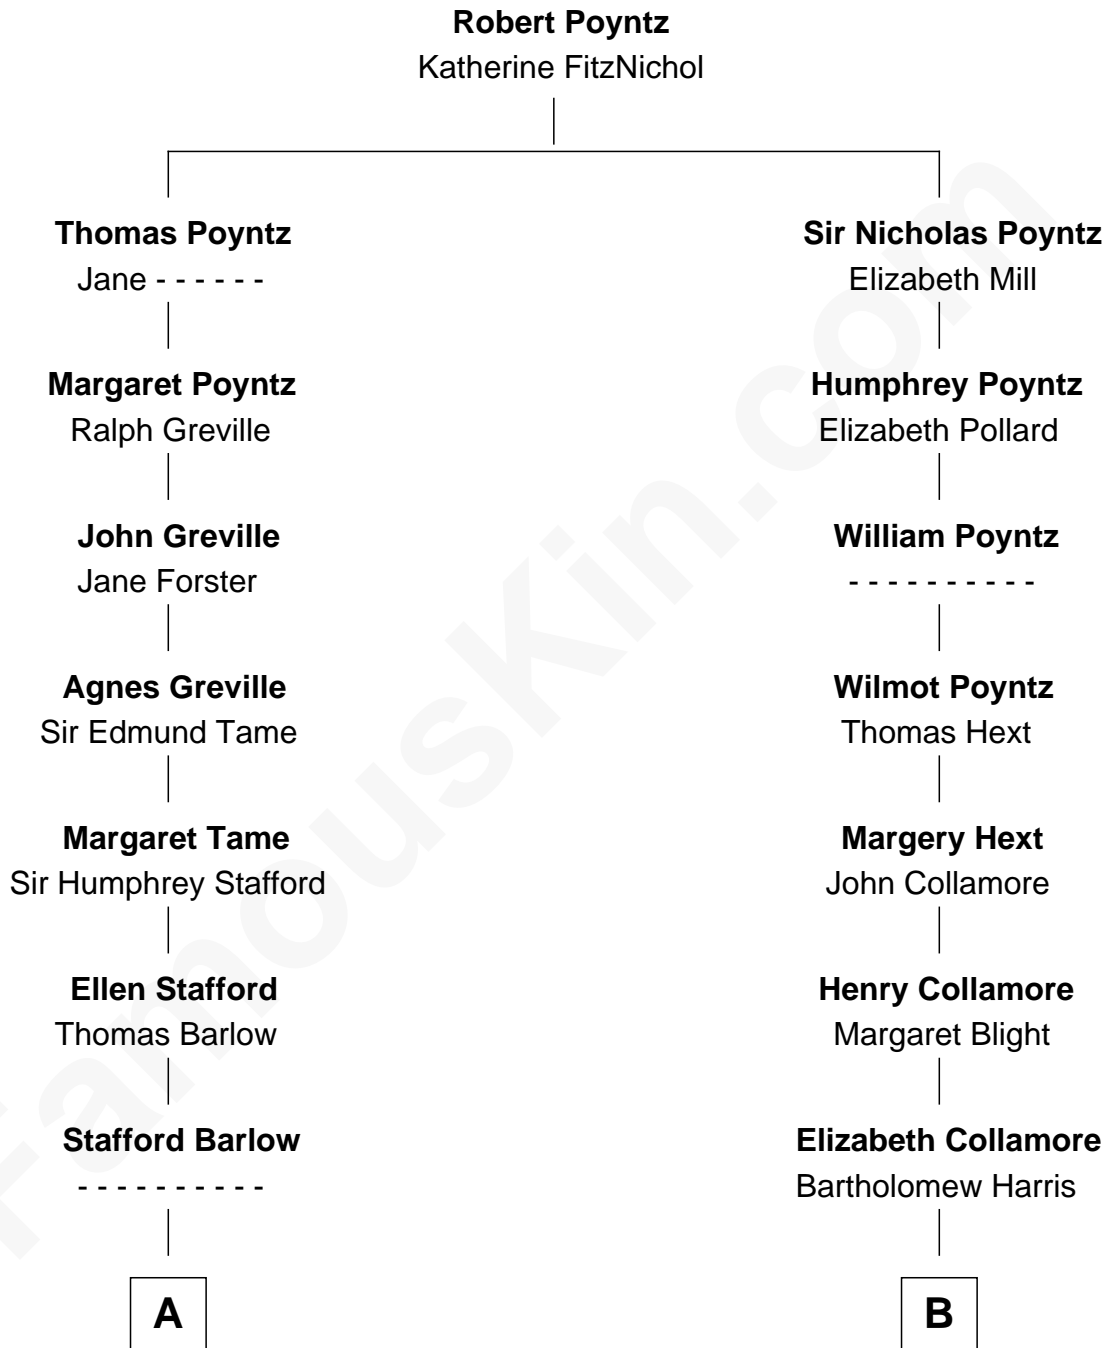

# FamousKin.com Relationship Chart of

**Bill Weld**

*68th Governor of Massachusetts*

18th cousin 1 time removed of

**Elisabeth Shue**

*TV and Movie Actress*

**C**

**Margaret Low White**

Francis Minot Weld

**David Weld**

Mary Blake Nichols

**Bill Weld**

*68th Governor of Massachusetts*

**D**

**Anne Brewster Wells**

James William Shue

**Elisabeth Shue**

*TV and Movie Actress*

FamousKin.com