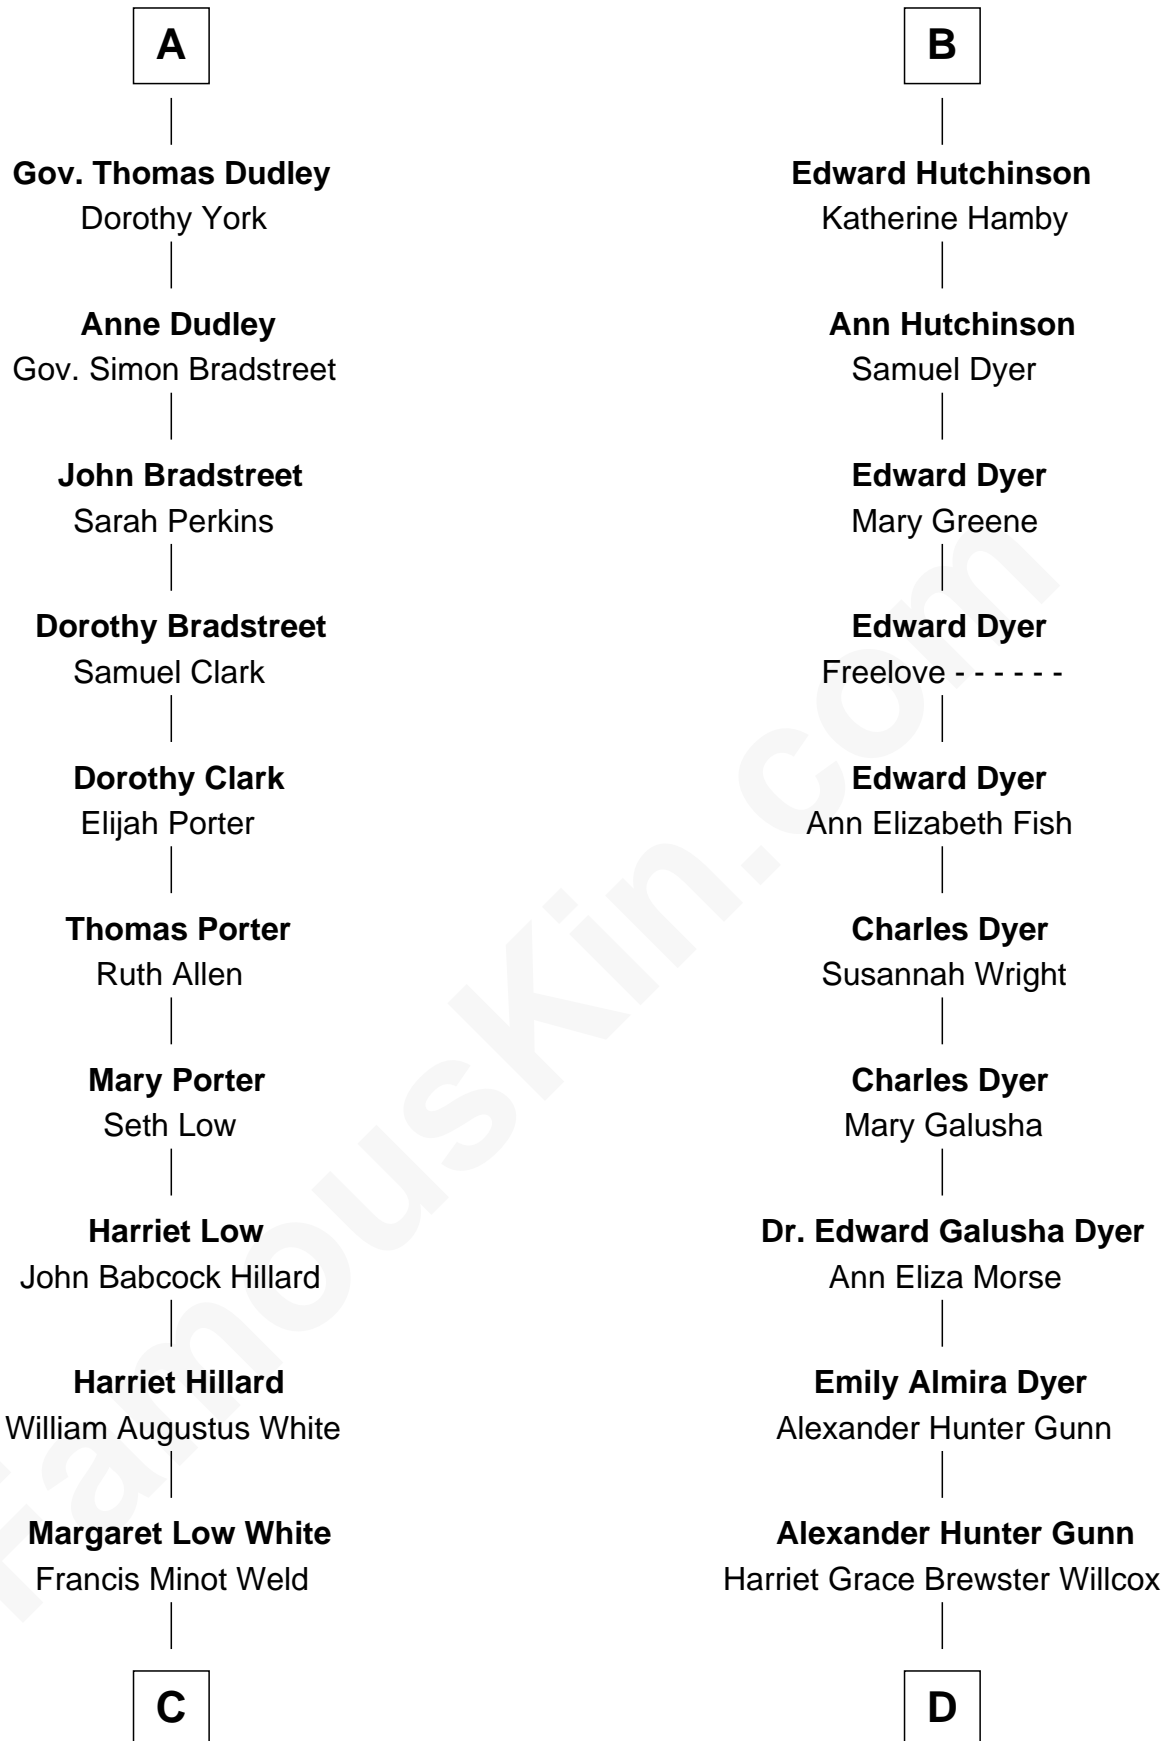

# FamousKin.com Relationship Chart of

**Bill Weld**

*68th Governor of Massachusetts*

18th cousin 1 time removed of

**Andrew Shue**

*TV Actor*

**Sir Walter Blount**

Sancha de Ayala

**Sir Thomas Blount**

Margaret de Gresley

**Sir Thomas Blount**

Agnes Hawley

**Anne Blount**

William Marbury

**Robert Marbury**

Katherine Williamson

**William Marbury**

Agnes Lenton

**Rev. Francis Marbury**

Bridget Dryden

**Anne Marbury**

William Hutchinson

**B**

**C**

**David Weld**  
Mary Blake Nichols

**Bill Weld**  
*68th Governor of Massachusetts*

**D**

**Mary Brewster Gunn**  
Adoniram Judson Wells

**Anne Brewster Wells**  
James William Shue

**Andrew Shue**  
*TV Actor*