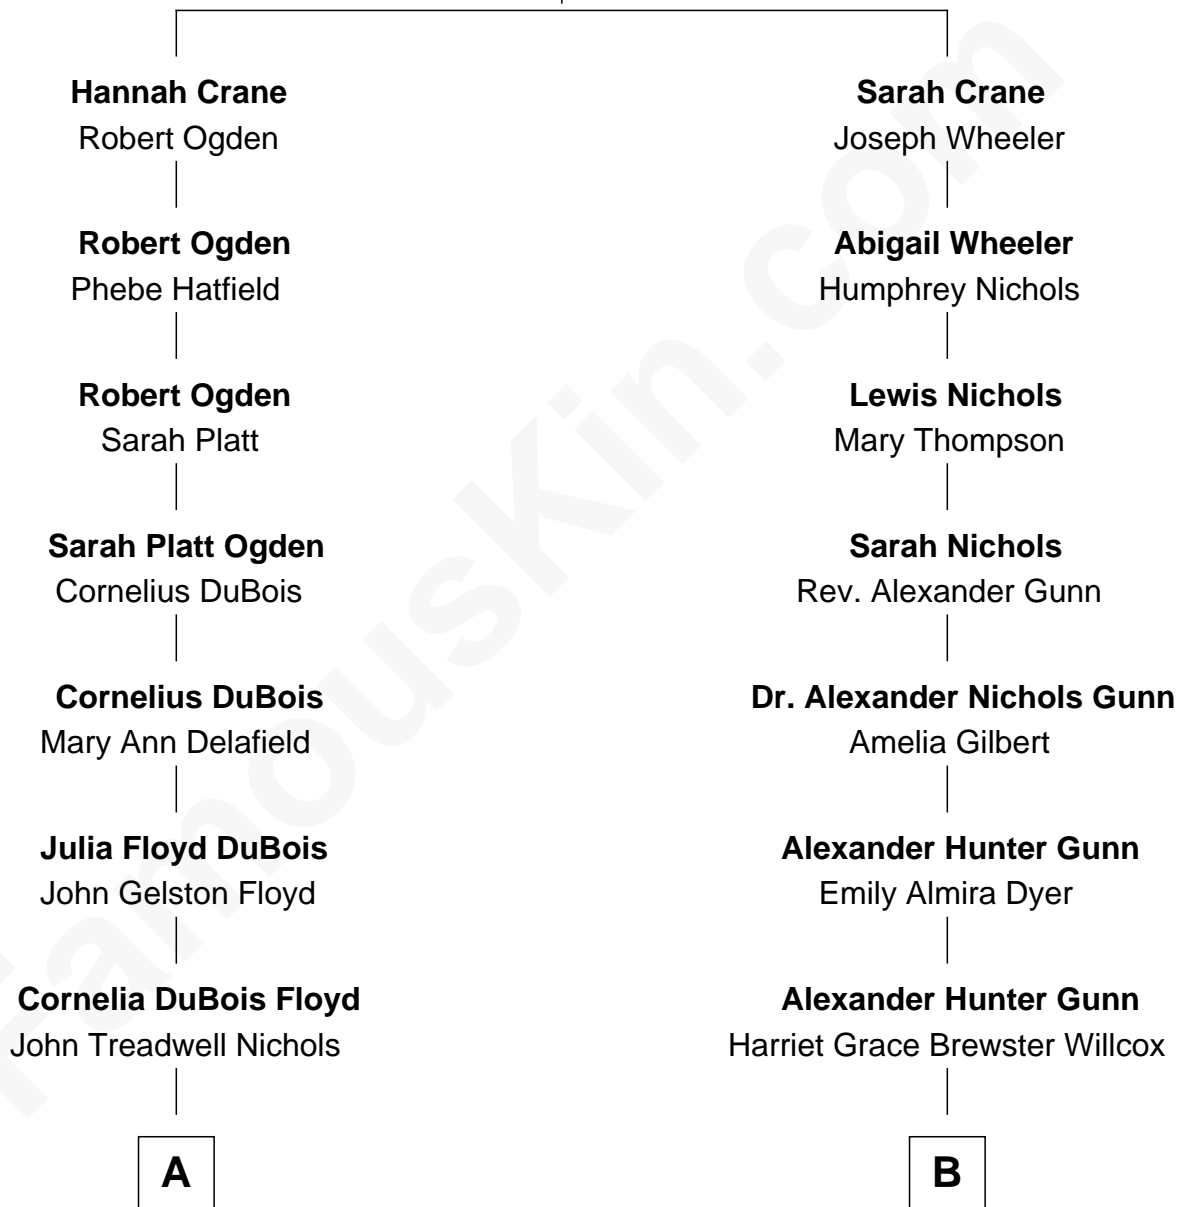

# FamousKin.com Relationship Chart of

**Bill Weld**

*68th Governor of Massachusetts*

8th cousin 1 time removed of

**Andrew Shue**

*TV Actor*

**Jasper Crane**

Joanna Swain

**A**

**Mary Blake Nichols**

David Weld

**Bill Weld**

*68th Governor of Massachusetts*

**B**

**Mary Brewster Gunn**

Adoniram Judson Wells

**Anne Brewster Wells**

James William Shue

**Andrew Shue**

*TV Actor*

FamousKin.com