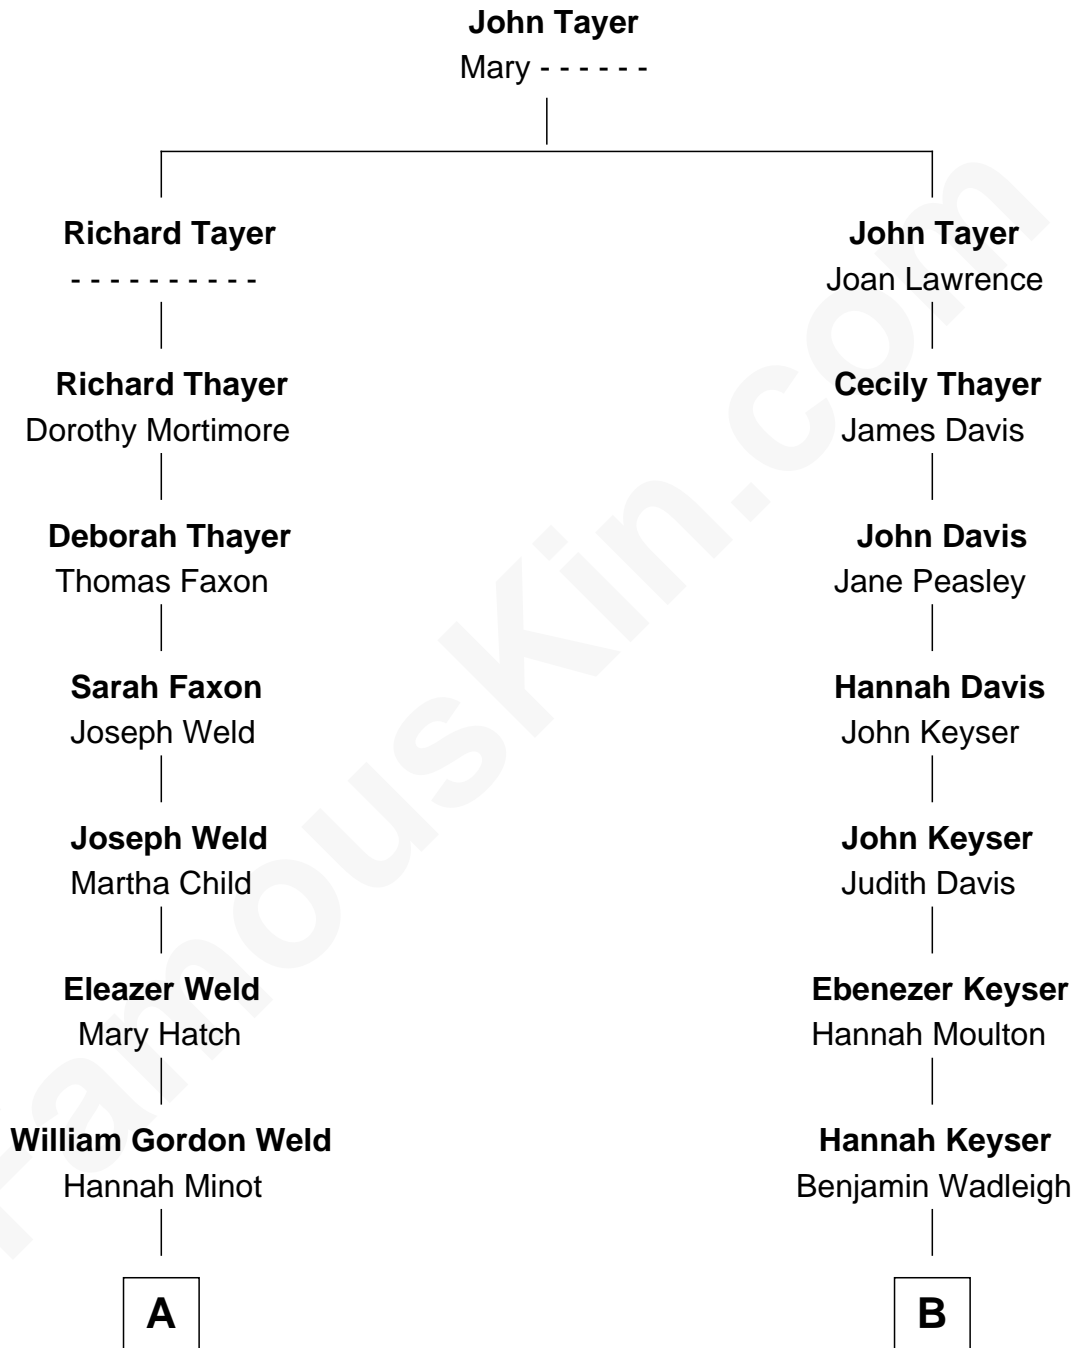

FamousKin.com

Relationship Chart of

Bill Weld

68th Governor of Massachusetts

8th cousin 3 times removed of

John Sargent Pillsbury

Co-Founder of C.A. Pillsbury Co.

A

Thomas Swan Weld

Sarah Sumner

Dr. Francis Minot Weld

Fanny Elizabeth Bartholomew

Francis Minot Weld

Margaret Low White

David Weld

Mary Blake Nichols