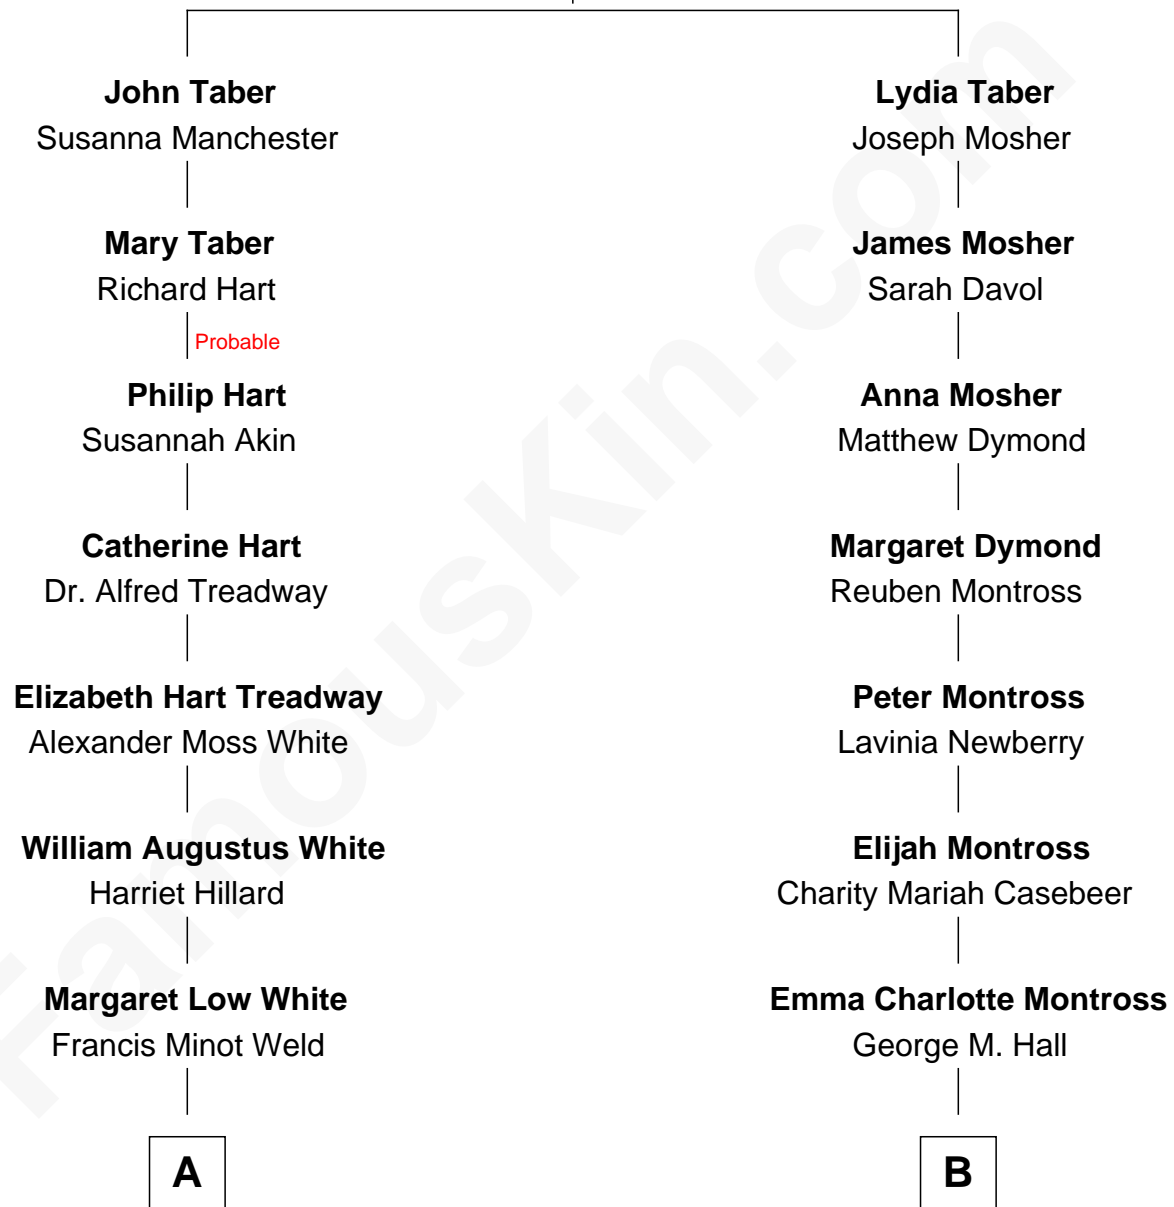

# FamousKin.com Relationship Chart of

**Bill Weld**

*68th Governor of Massachusetts*

8th cousin 1 time removed of

**Carly Fiorina**

*CEO of Hewlett-Packard*

**Philip Taber**

Mary Cooke

**A**

**David Weld**  
Mary Blake Nichols

**Bill Weld**  
*68th Governor of Massachusetts*

**B**

**Clara Marie Hall**  
Edgar Adam Juergens

**Madelon Montross Juergens**  
Joseph Tyree Sneed

**Carly Fiorina**  
*CEO of Hewlett-Packard*