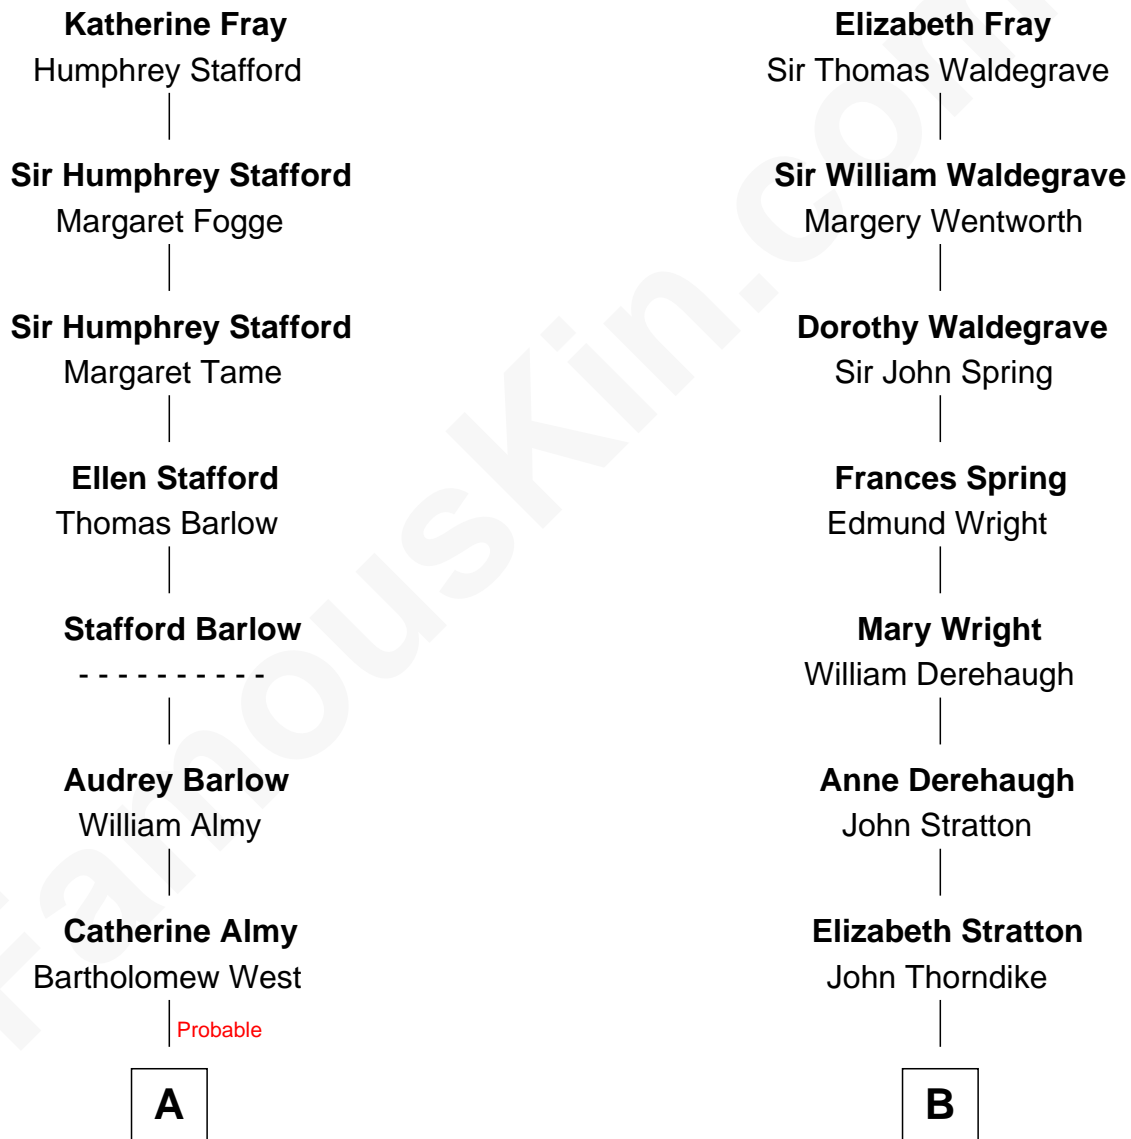

FamousKin.com Relationship Chart of

Bill Weld

68th Governor of Massachusetts

17th cousin of

John Lithgow

Stage, TV, and Movie Actor

Sir John Fray
Agnes Danvers

A

Stephen West

Mercy Cooke

Sarah West

Jacob Taber

Eunice Taber

Benjamin Akin

Benjamin Akin

Mary Allen

Susannah Akin

Philip Hart

Catherine Hart

Dr. Alfred Treadway

Elizabeth Hart Treadway

Alexander Moss White

William Augustus White

Harriet Hillard