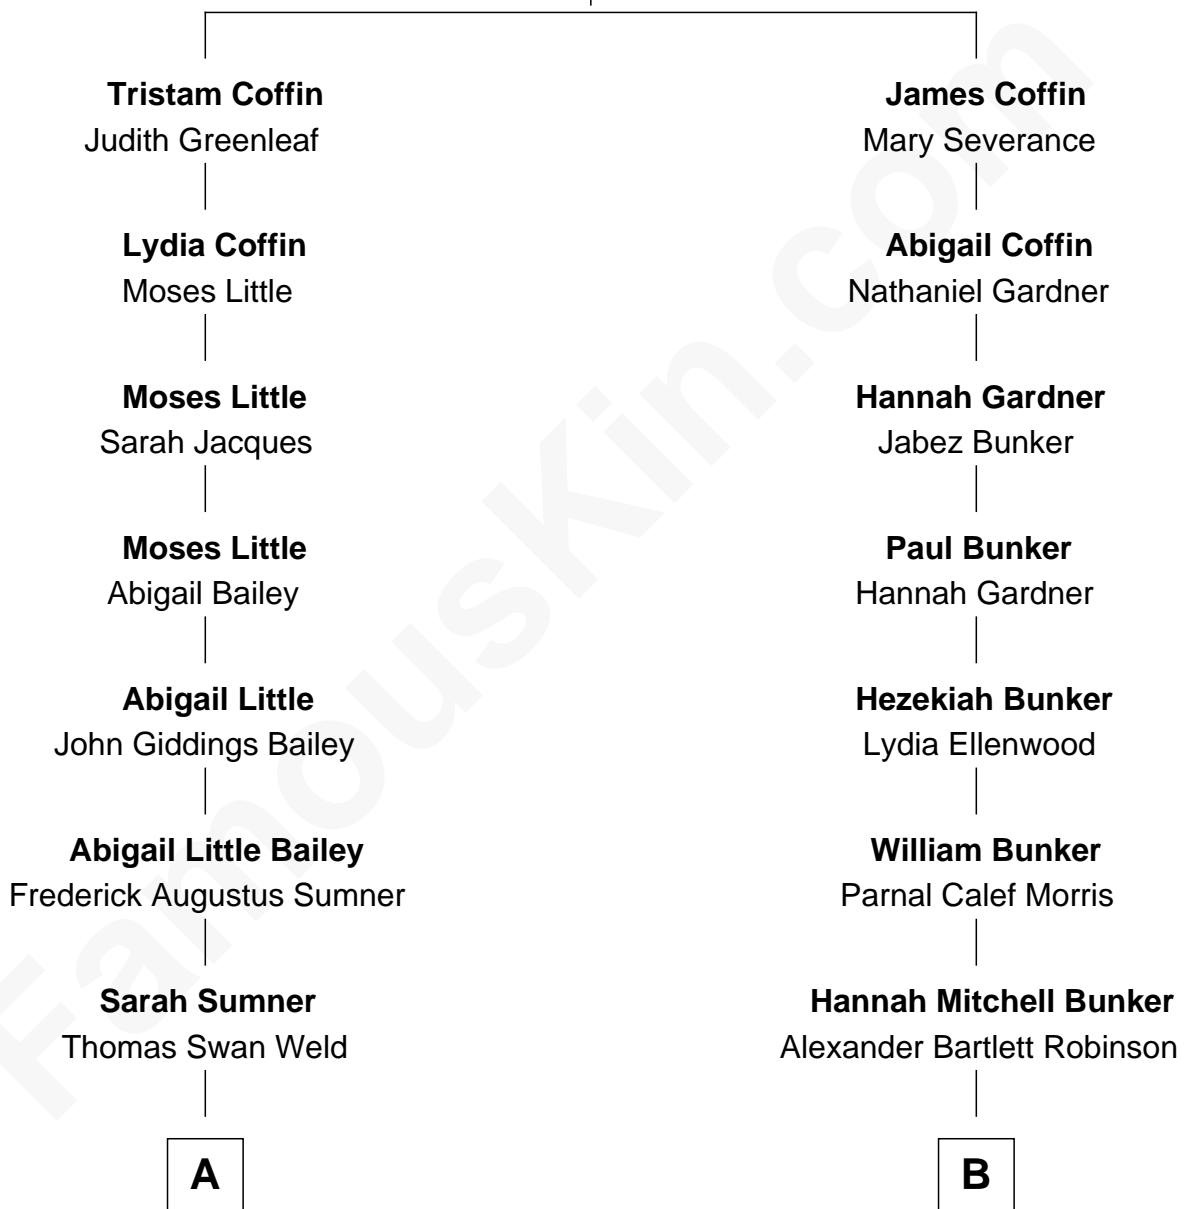

# FamousKin.com Relationship Chart of

**Bill Weld**

*68th Governor of Massachusetts*

**10th cousin of**

**John Lithgow**

*Stage, TV, and Movie Actor*

**Tristram Coffin**

Dionis Stevens

**A**

**Dr. Francis Minot Weld**  
Fanny Elizabeth Bartholomew

**Francis Minot Weld**  
Margaret Low White

**David Weld**  
Mary Blake Nichols

**Bill Weld**  
*68th Governor of Massachusetts*

**B**

**Edwin B. Robinson**  
Melvina Amanda Knowles

**Ina Berenice Robinson**  
Arthur Washington Lithgow

**Arthur Washington Lithgow**  
Sarah Jane Price

**John Lithgow**  
*Stage, TV, and Movie Actor*