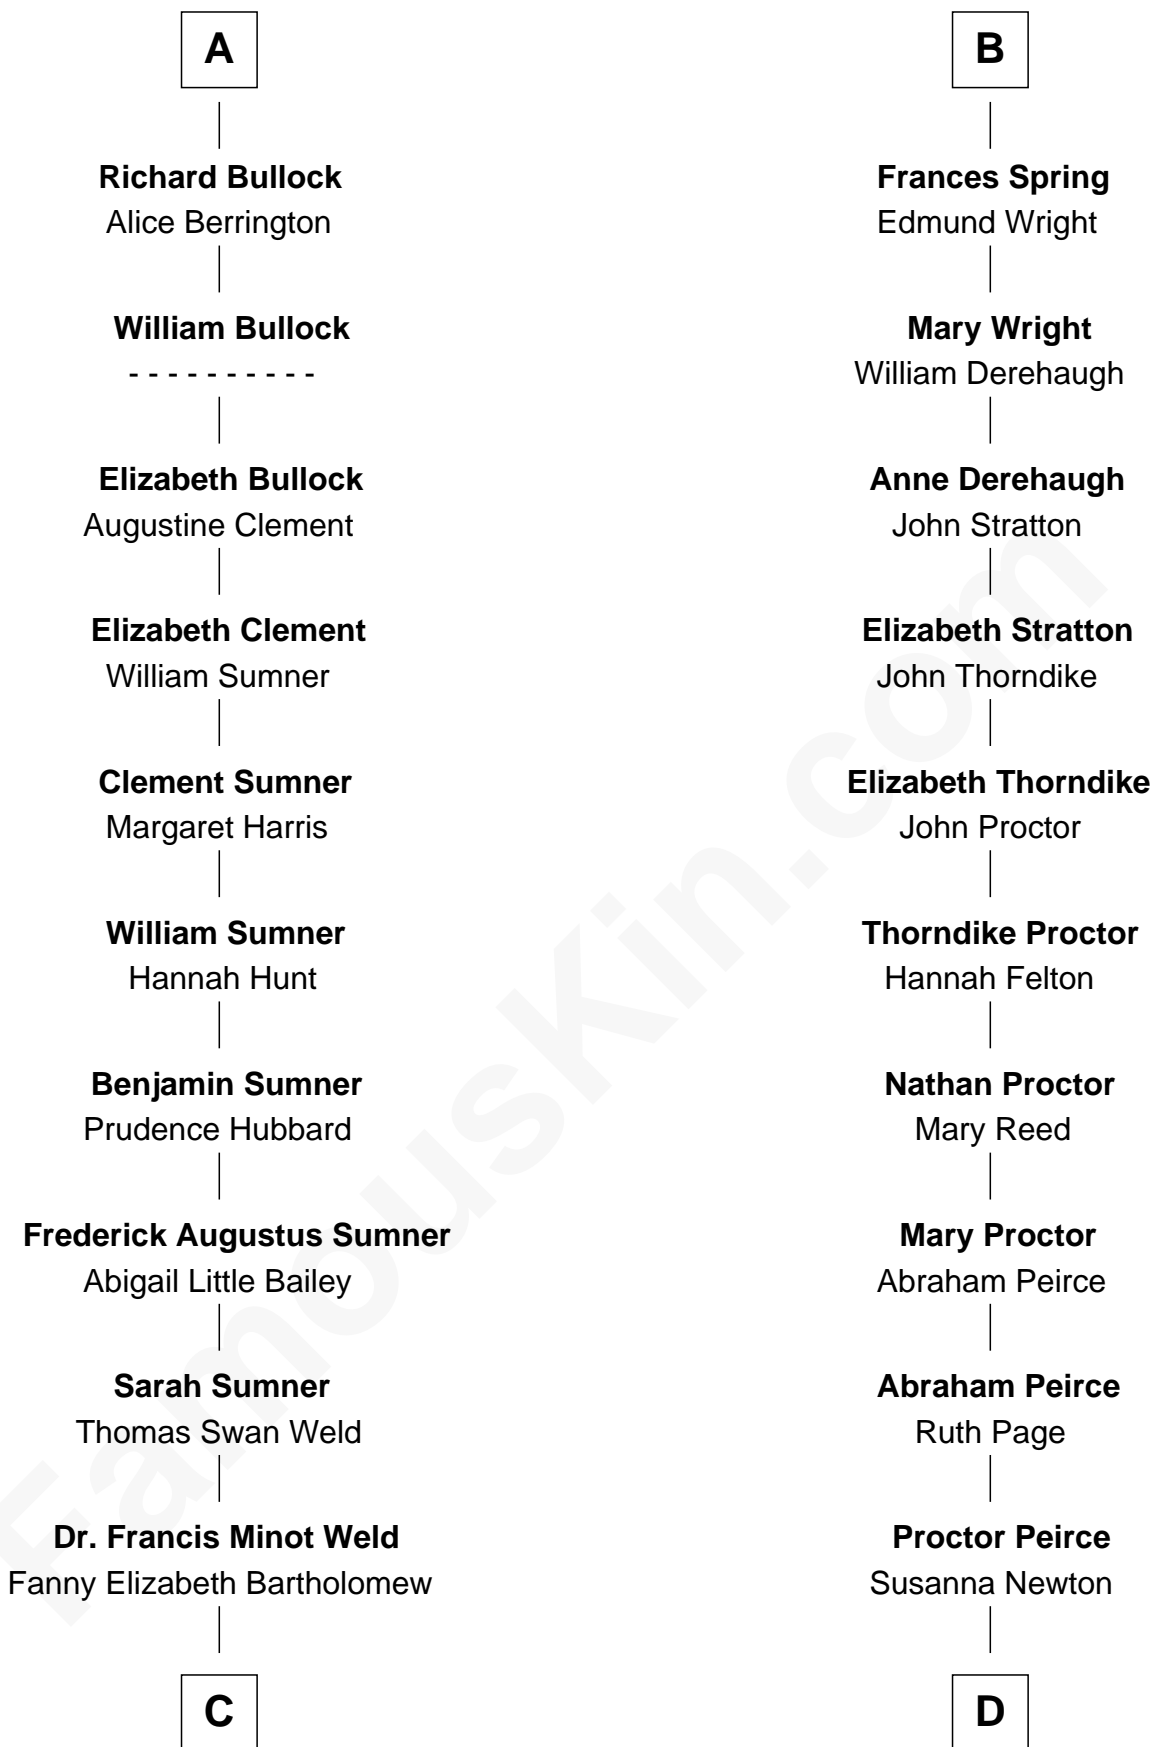

FamousKin.com

Relationship Chart of

Bill Weld

68th Governor of Massachusetts
 19th cousin 2 times removed of

John Lithgow
 Stage, TV, and Movie Actor

C

Francis Minot Weld
Margaret Low White

David Weld
Mary Blake Nichols

Bill Weld
68th Governor of Massachusetts

D

William Peirce
Ellen Prentiss

Ellen Prentiss Peirce
Washington Lithgow

Arthur Washington Lithgow
Ina Berenice Robinson

Arthur Washington Lithgow
Sarah Jane Price

John Lithgow
Stage, TV, and Movie Actor