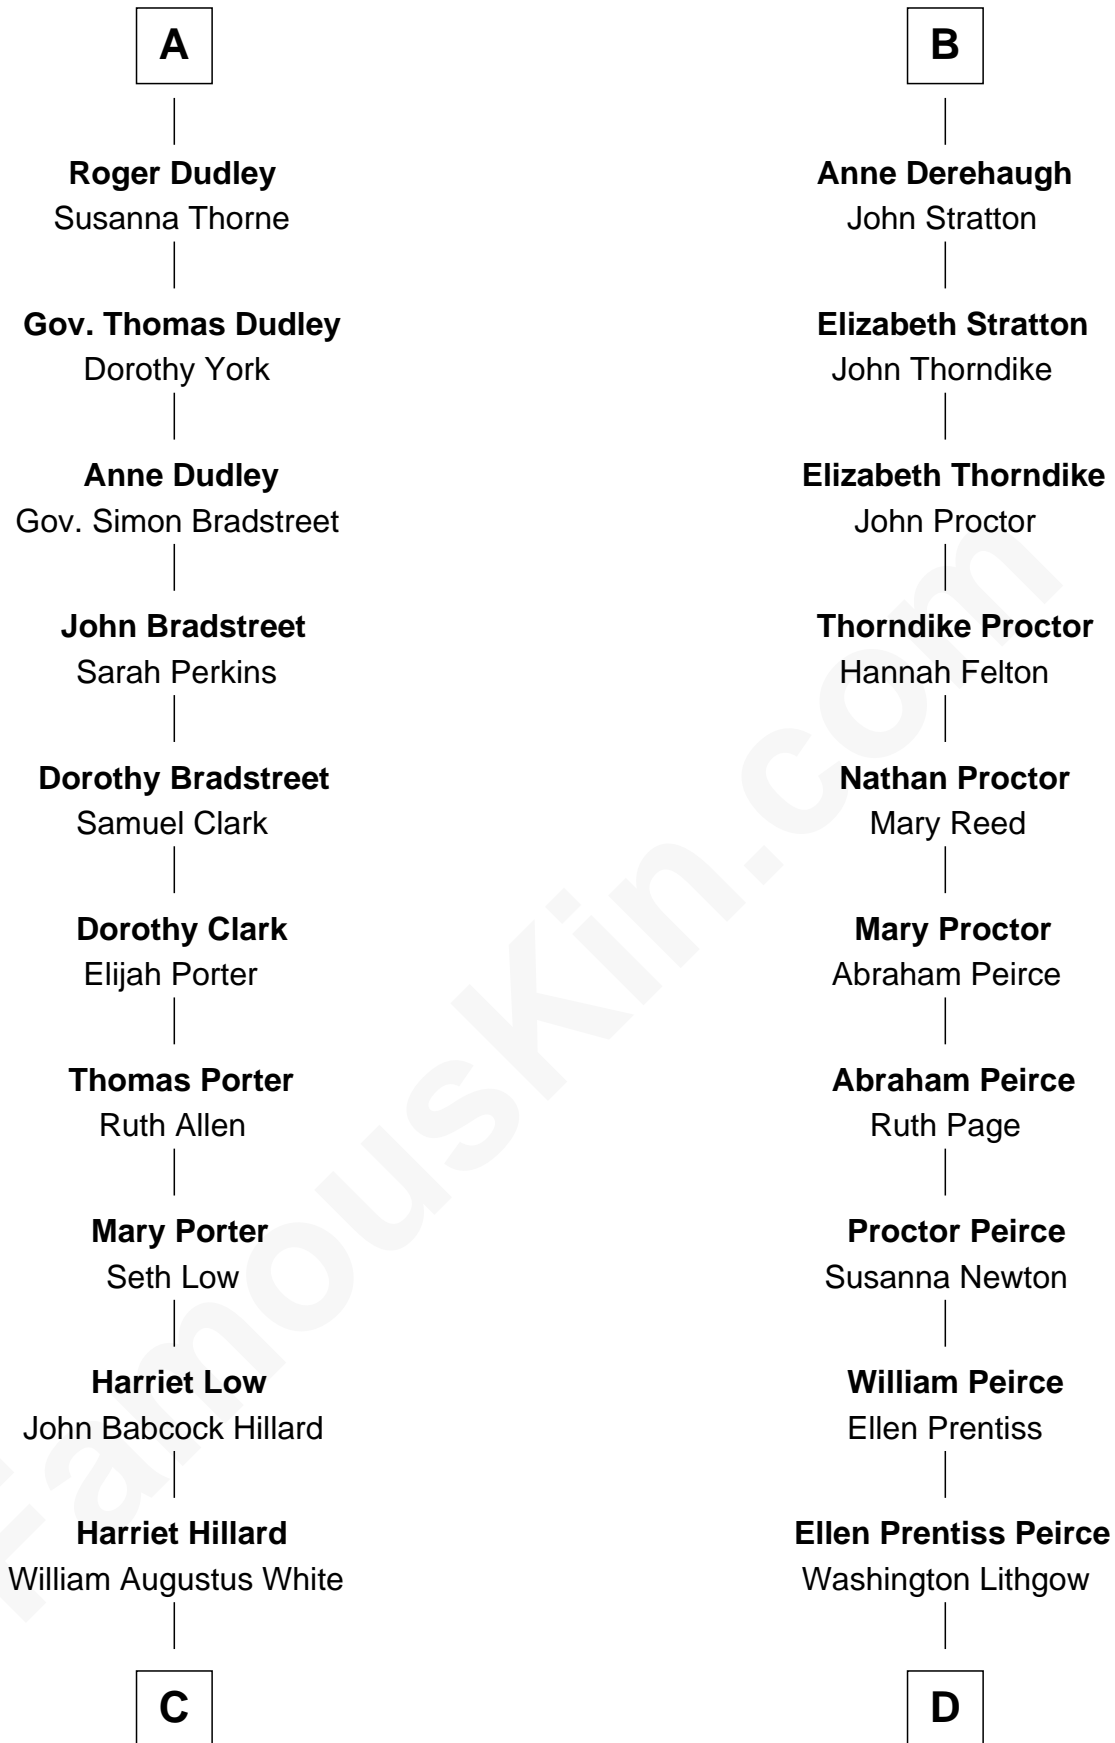

**Sir Edward Sutton**

Cecily Willoughby

**Sir John Sutton**

Cecily Grey

**Sir Henry Dudley**

- - - - - Ashton

Probable

**A**

**Sir Philip le Despencer**

Elizabeth de Tibetot

**Margery Despencer**

Sir Roger Wentworth

**Henry Wentworth**

Elizabeth Howard

**Margery Wentworth**

Sir William Waldegrave

**Dorothy Waldegrave**

Sir John Spring

**Frances Spring**

Edmund Wright

**Mary Wright**

William Derehaugh

**B**

**C**

**Margaret Low White**  
Francis Minot Weld

**David Weld**  
Mary Blake Nichols

**Bill Weld**  
*68th Governor of Massachusetts*

**D**

**Arthur Washington Lithgow**  
Ina Berenice Robinson

**Arthur Washington Lithgow**  
Sarah Jane Price