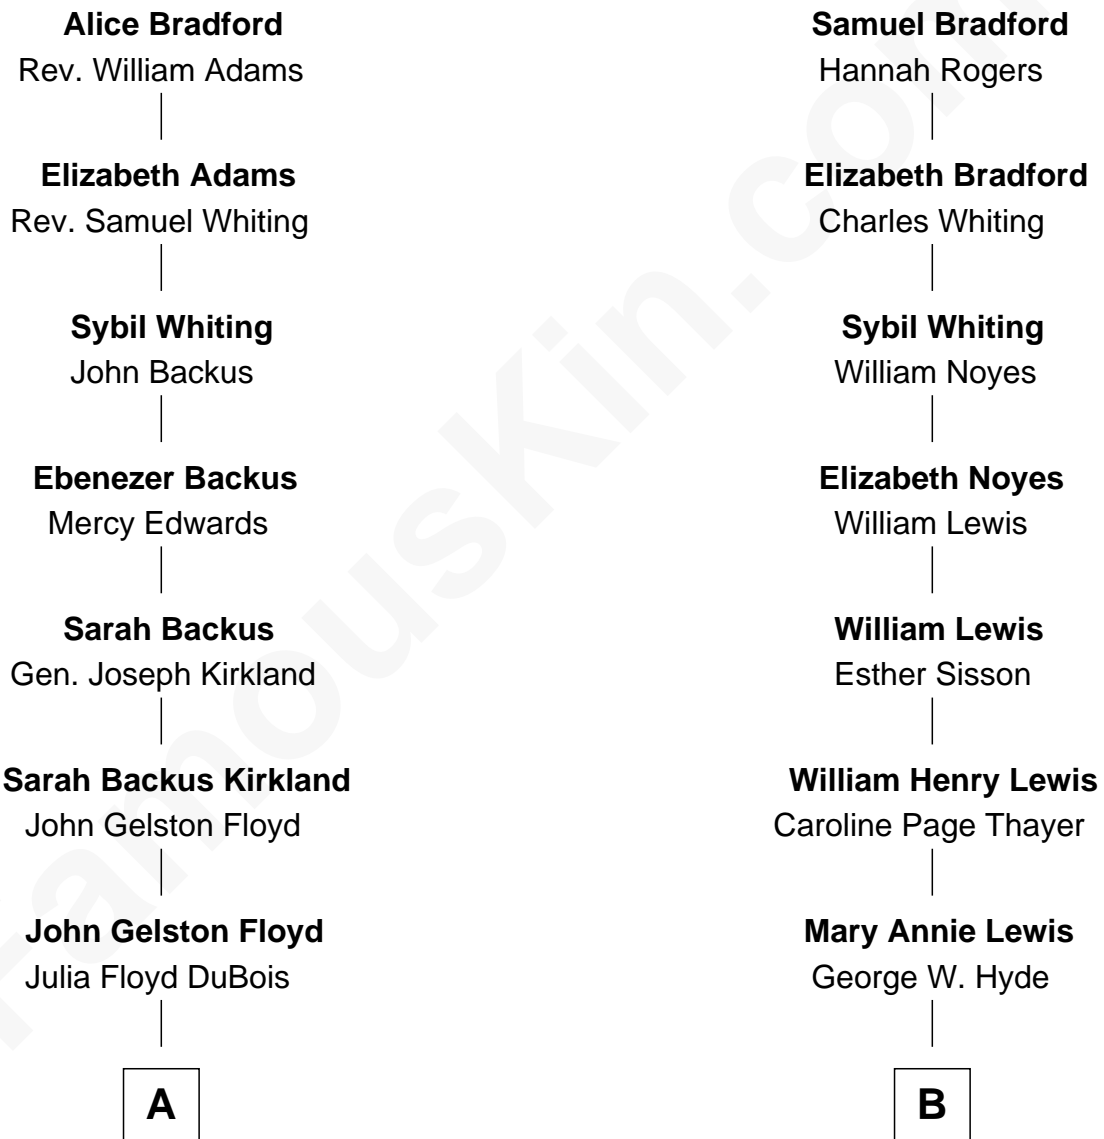

FamousKin.com Relationship Chart of

Bill Weld

68th Governor of Massachusetts

9th cousin of

David Hyde Pierce

Stage, TV, and Movie Actor

William Bradford

Alice Richards