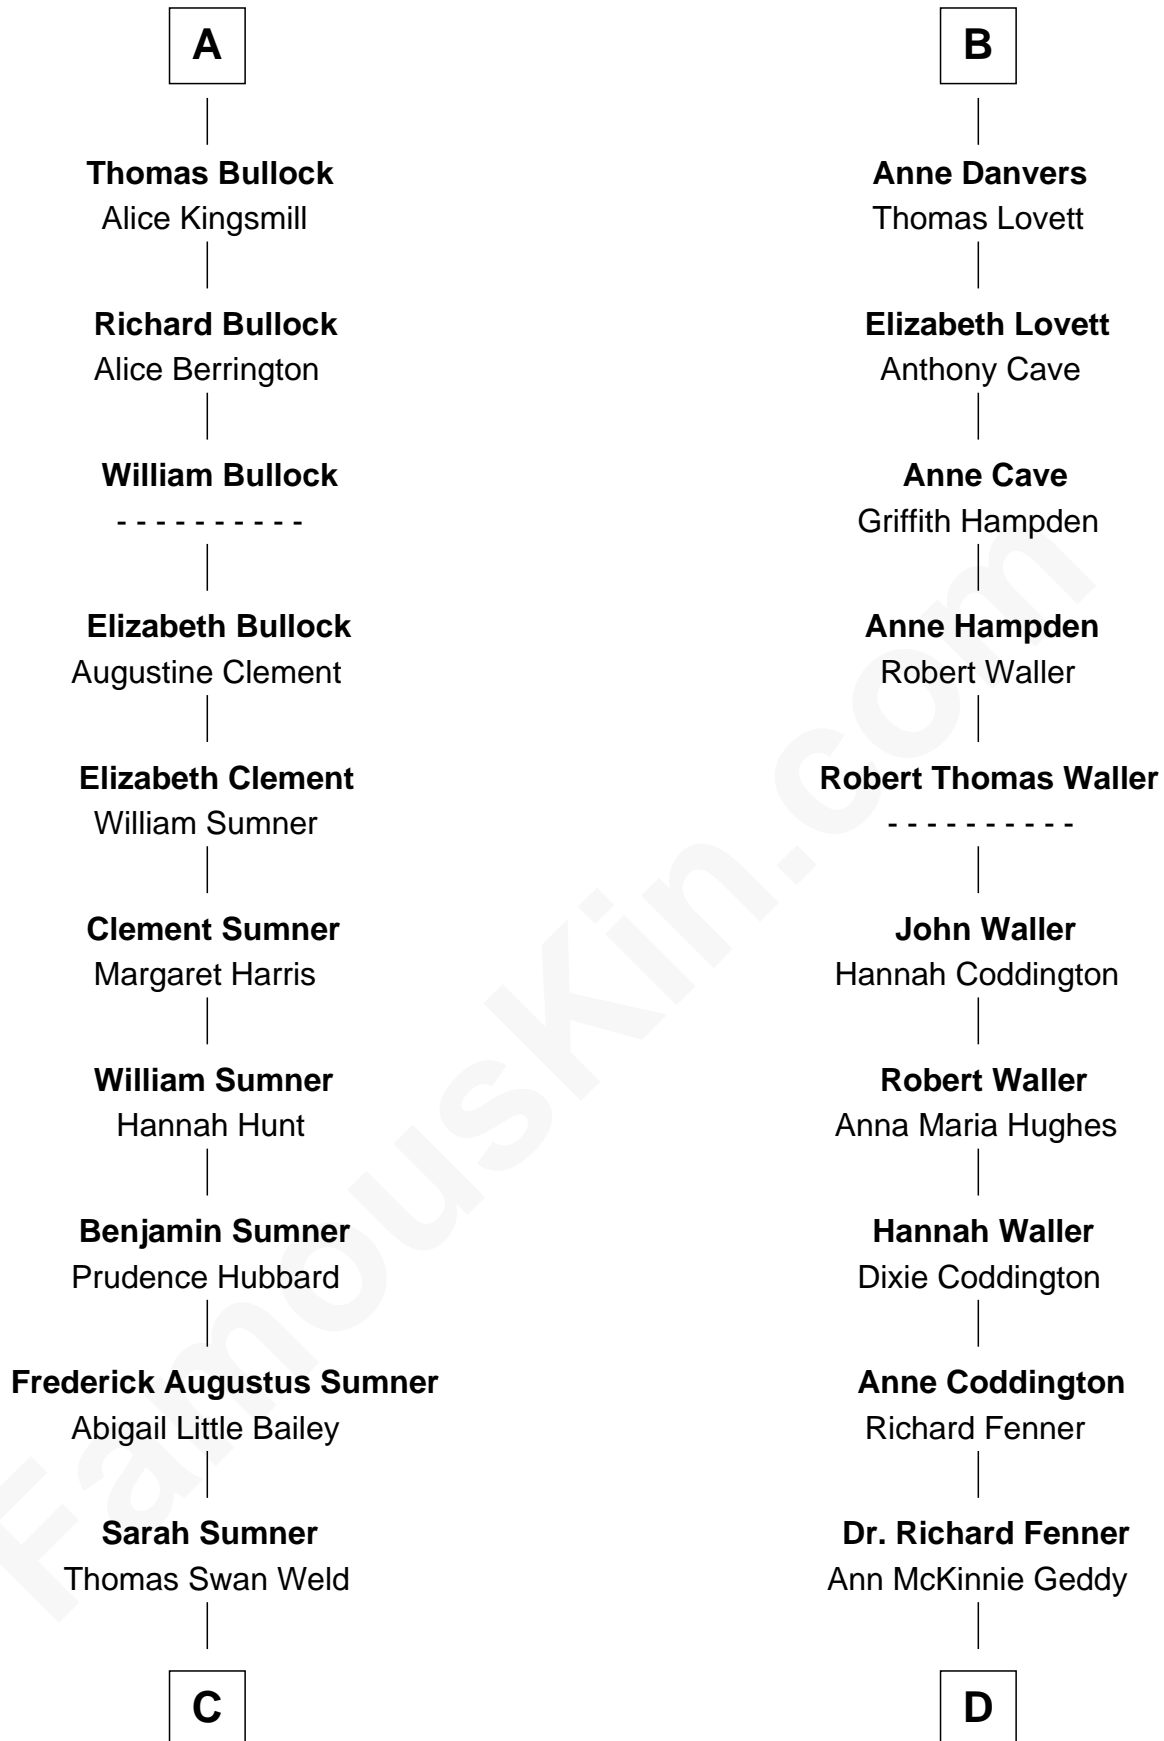

FamousKin.com Relationship Chart of

Bill Weld

68th Governor of Massachusetts

20th cousin 1 time removed of

John McCain

U.S. Senator from Arizona

Sir William de Montagu

Elizabeth de Montfort

William de Montagu
Katherine de Grandison

Sibyl de Montagu
Sir Edmund Fitzalan

Philippe Fitzalan
Sir Richard Sergeaux

Alice Sergeaux
Sir Richard de Vere

Sir John de Vere
Elizabeth Howard

Joan de Vere
Sir William Norreys

Margaret Norreys
Gilbert Bullock

A

Hawise de Montagu
Sir Roger de Bavent

Joan de Bavent
Sir John Dauntsey

John Dauntsey
Elizabeth Beverley

Joan Dauntsey
Sir John Stradling

Edmund Stradling
Elizabeth Arundell

John Stradling
Alice Langford

Anne Stradling
Sir John Danvers

B

C

Dr. Francis Minot Weld
Fanny Elizabeth Bartholomew

Francis Minot Weld
Margaret Low White

David Weld
Mary Blake Nichols

Bill Weld
68th Governor of Massachusetts