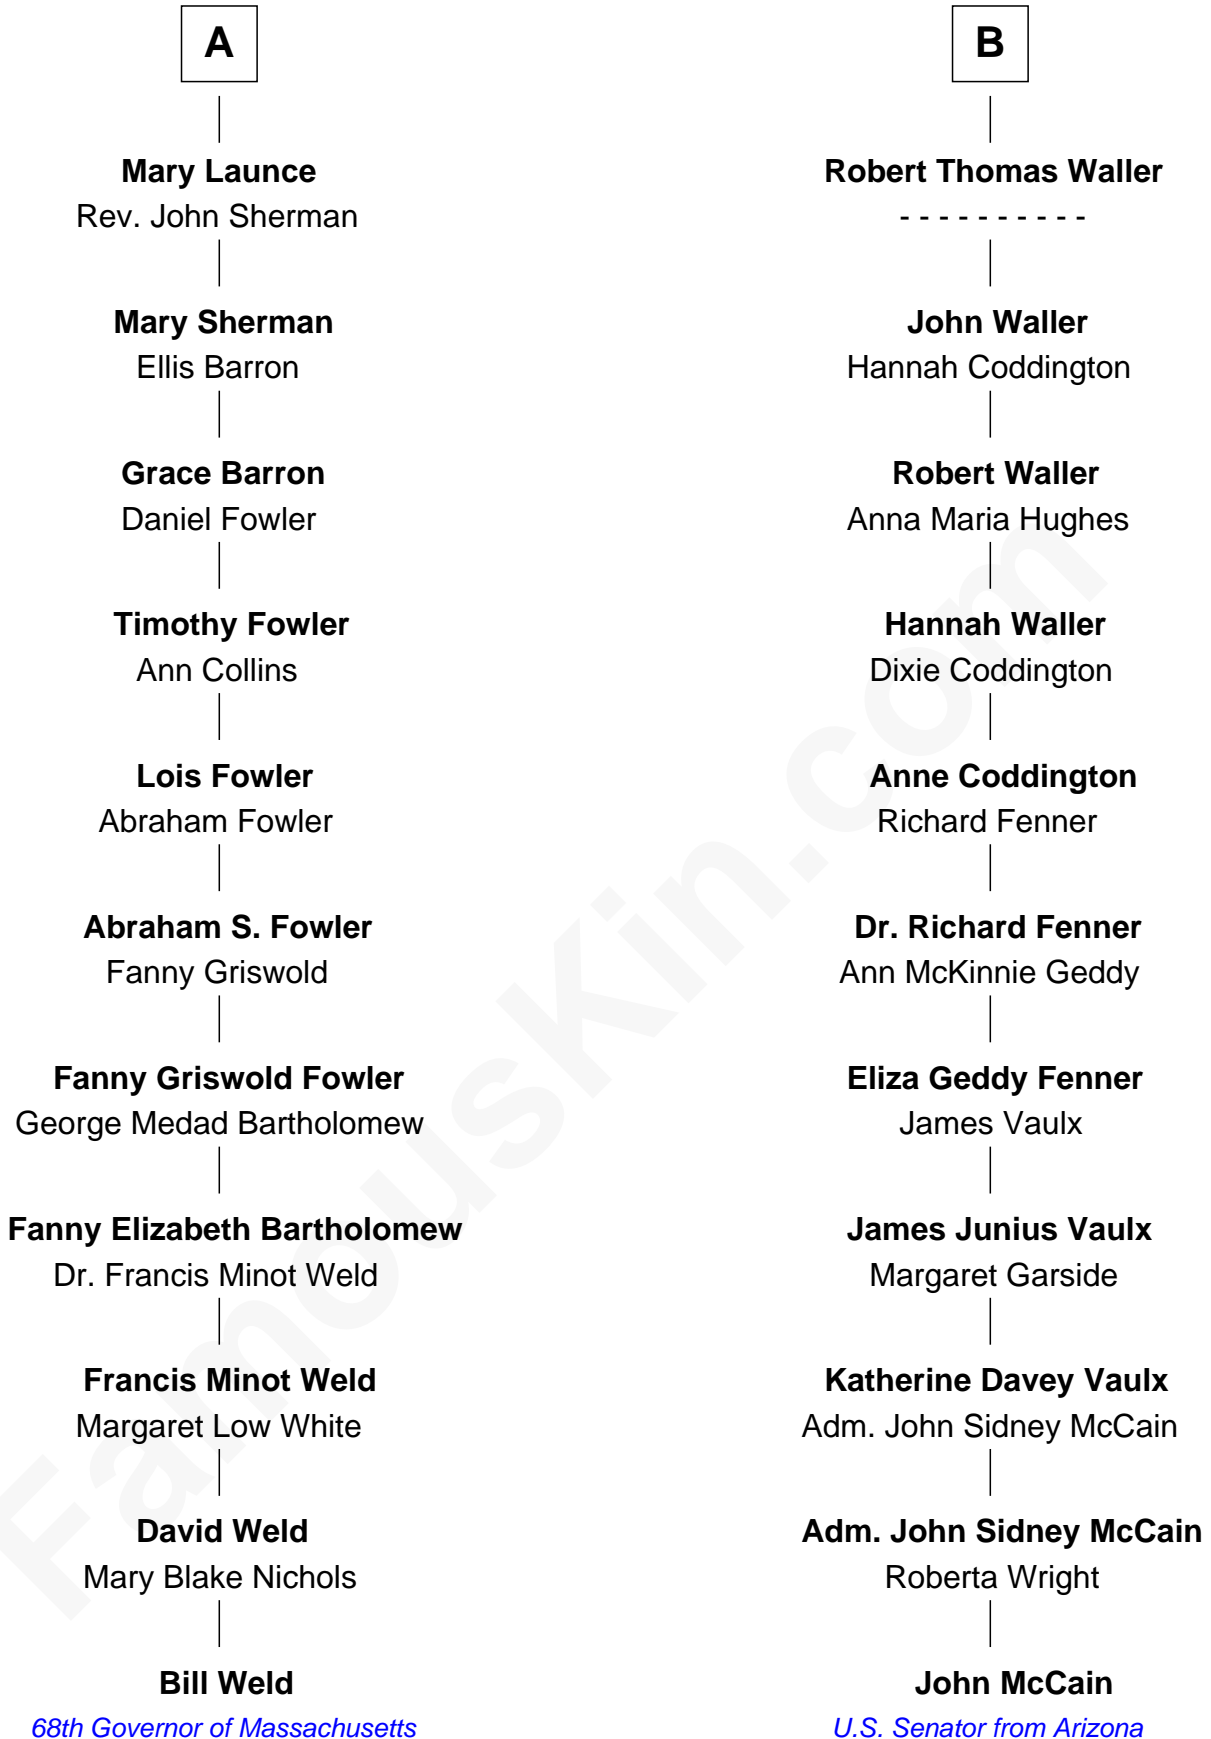

FamousKin.com Relationship Chart of

Bill Weld

68th Governor of Massachusetts

17th cousin of

John McCain

U.S. Senator from Arizona

Stephen le Scrope

Margery de Welles

John le Scrope
Elizabeth Chaworth

Eleanor Scrope
Richard Darcy

Sir William Darcy
Eupheme Langton

Sir Thomas Darcy
Dowsabel Tempest

Sir Arthur Darcy
Mary Carew

Sir Edward Darcy
Elizabeth Astley

Isabella Darcy
John Launce

A

Maude le Scrope
Sir Baldwin Freville

Elizabeth Freville
Sir Thomas Ferrers

Sir Henry Ferrers
Margaret Heckstall

Sir Edward Ferrers
Constance Brome

Elizabeth Ferrers
John Hampden

Griffith Hampden
Anne Cave

Anne Hampden
Robert Waller

B

Bill Weld photo by [Marc Nozell](#) (CC BY-SA 2.0)