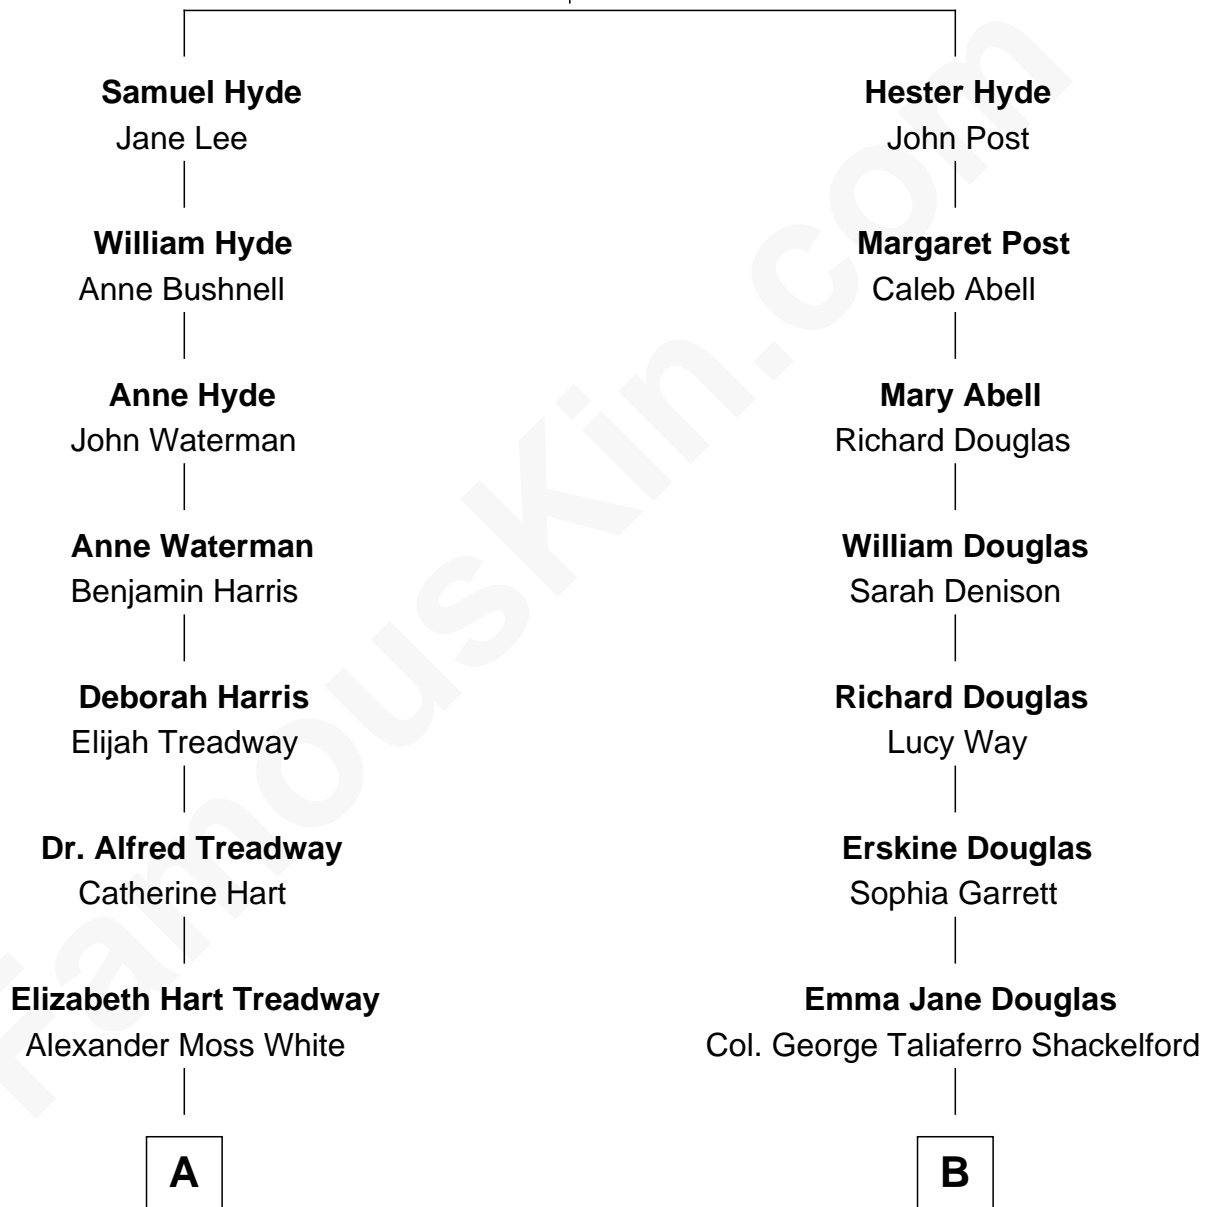

# FamousKin.com Relationship Chart of

**Bill Weld**

*68th Governor of Massachusetts*

10th cousin of

**Illeana Douglas**

*TV and Movie Actress*

**William Hyde**

**A**

**William Augustus White**

Harriet Hillard

**Margaret Low White**

Francis Minot Weld

**David Weld**

Mary Blake Nichols

**Bill Weld**

*68th Governor of Massachusetts*