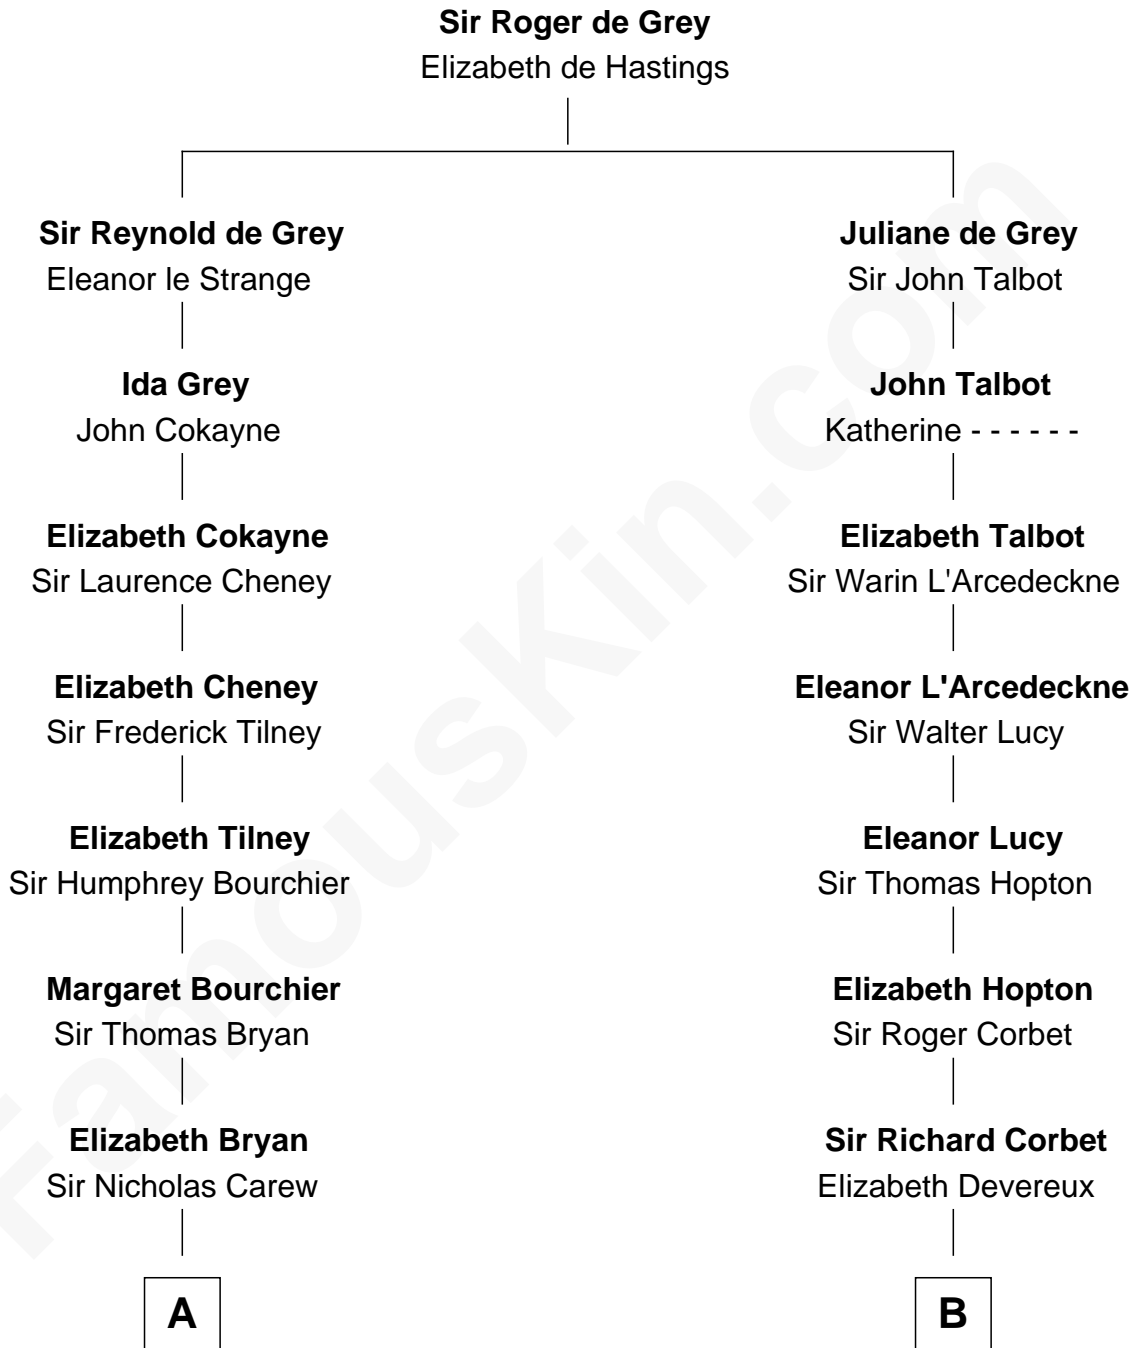

FamousKin.com Relationship Chart of

Bill Weld

68th Governor of Massachusetts

20th cousin of

Melvyn Douglas

Movie Actor

C

Fanny Elizabeth Bartholomew

Dr. Francis Minot Weld

Francis Minot Weld

Margaret Low White

David Weld

Mary Blake Nichols

Bill Weld

68th Governor of Massachusetts

D