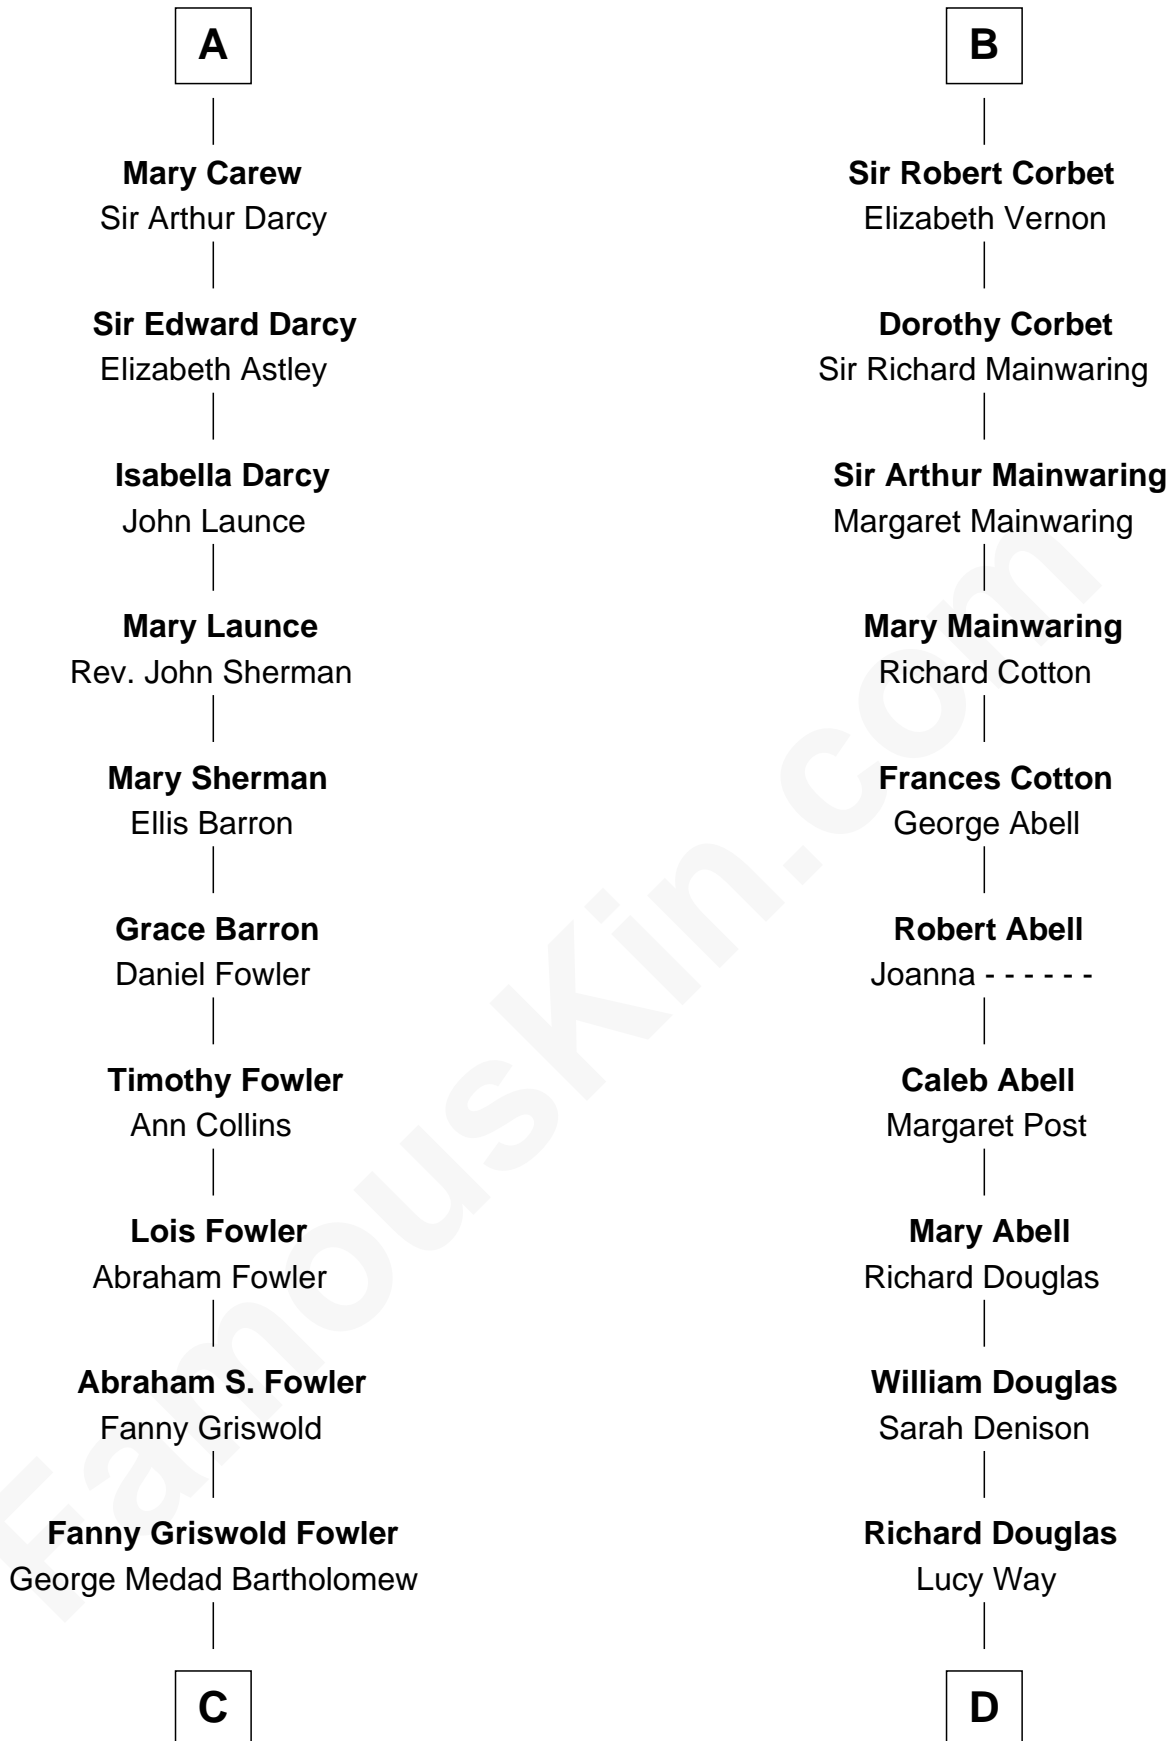

FamousKin.com Relationship Chart of

Bill Weld

68th Governor of Massachusetts

20th cousin of

Melvyn Douglas

Movie Actor

C

Fanny Elizabeth Bartholomew

Dr. Francis Minot Weld

Francis Minot Weld

Margaret Low White

David Weld

Mary Blake Nichols

Bill Weld

68th Governor of Massachusetts

D

Erskine Douglas

Sophia Garrett

Emma Jane Douglas

Col. George Taliaferro Shackelford

Lena Priscilla Shackelford

Edouard Gregory Hesselberg

Melvyn Douglas

Movie Actor