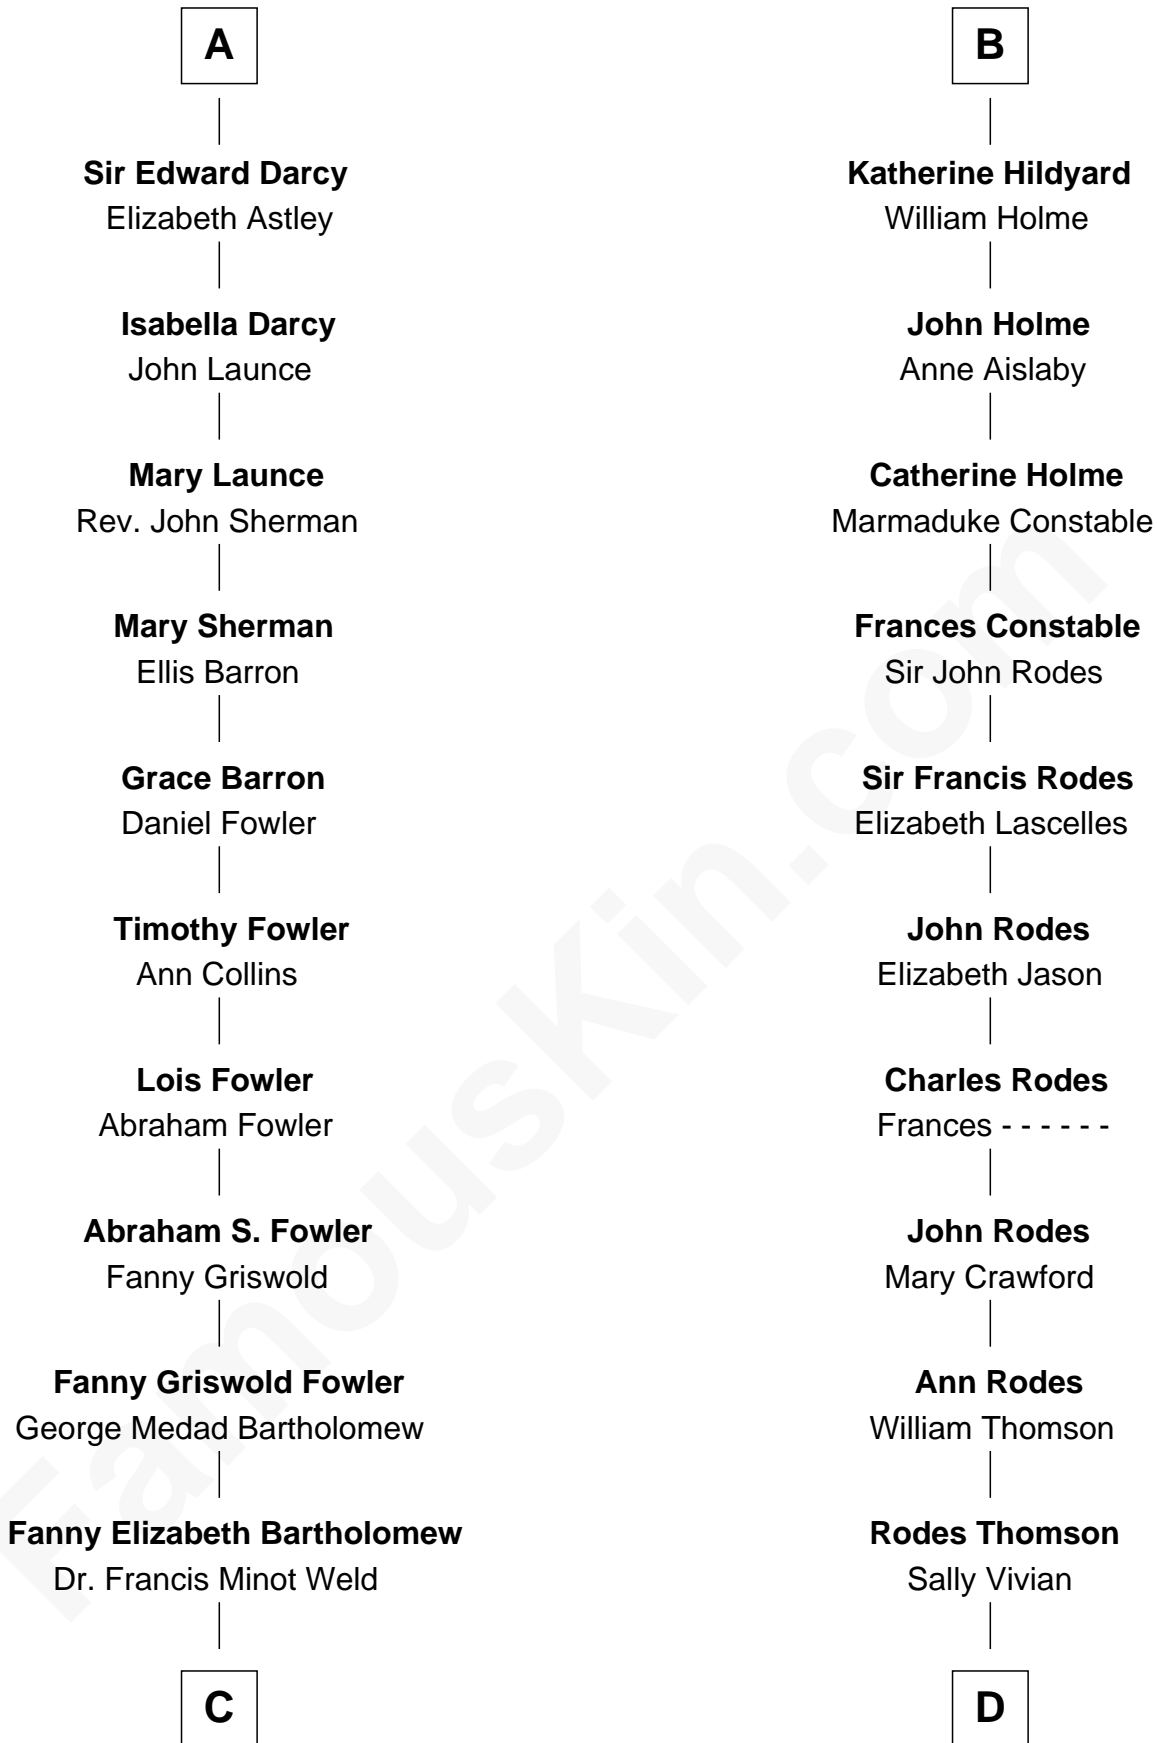

FamousKin.com Relationship Chart of

Bill Weld

68th Governor of Massachusetts

19th cousin 2 times removed of

Melvyn Douglas

Movie Actor

Edward III, King of England

Philippa of Hainault

Sir Thomas Plantagenet

Eleanor de Bohun

Anne Plantagenet

Sir William Bourchier

Sir John Bourchier

Margaret Berners

Sir Humphrey Bourchier

Elizabeth Tilney

Sir Philip Wentworth

Elizabeth Wentworth

Sir Martin de la See

Joan de la See

Sir Piers Hildyard

B

C

Francis Minot Weld

Margaret Low White

David Weld

Mary Blake Nichols

Bill Weld

68th Governor of Massachusetts

D

Nancy Thomson

Thomas Johnson Garrett