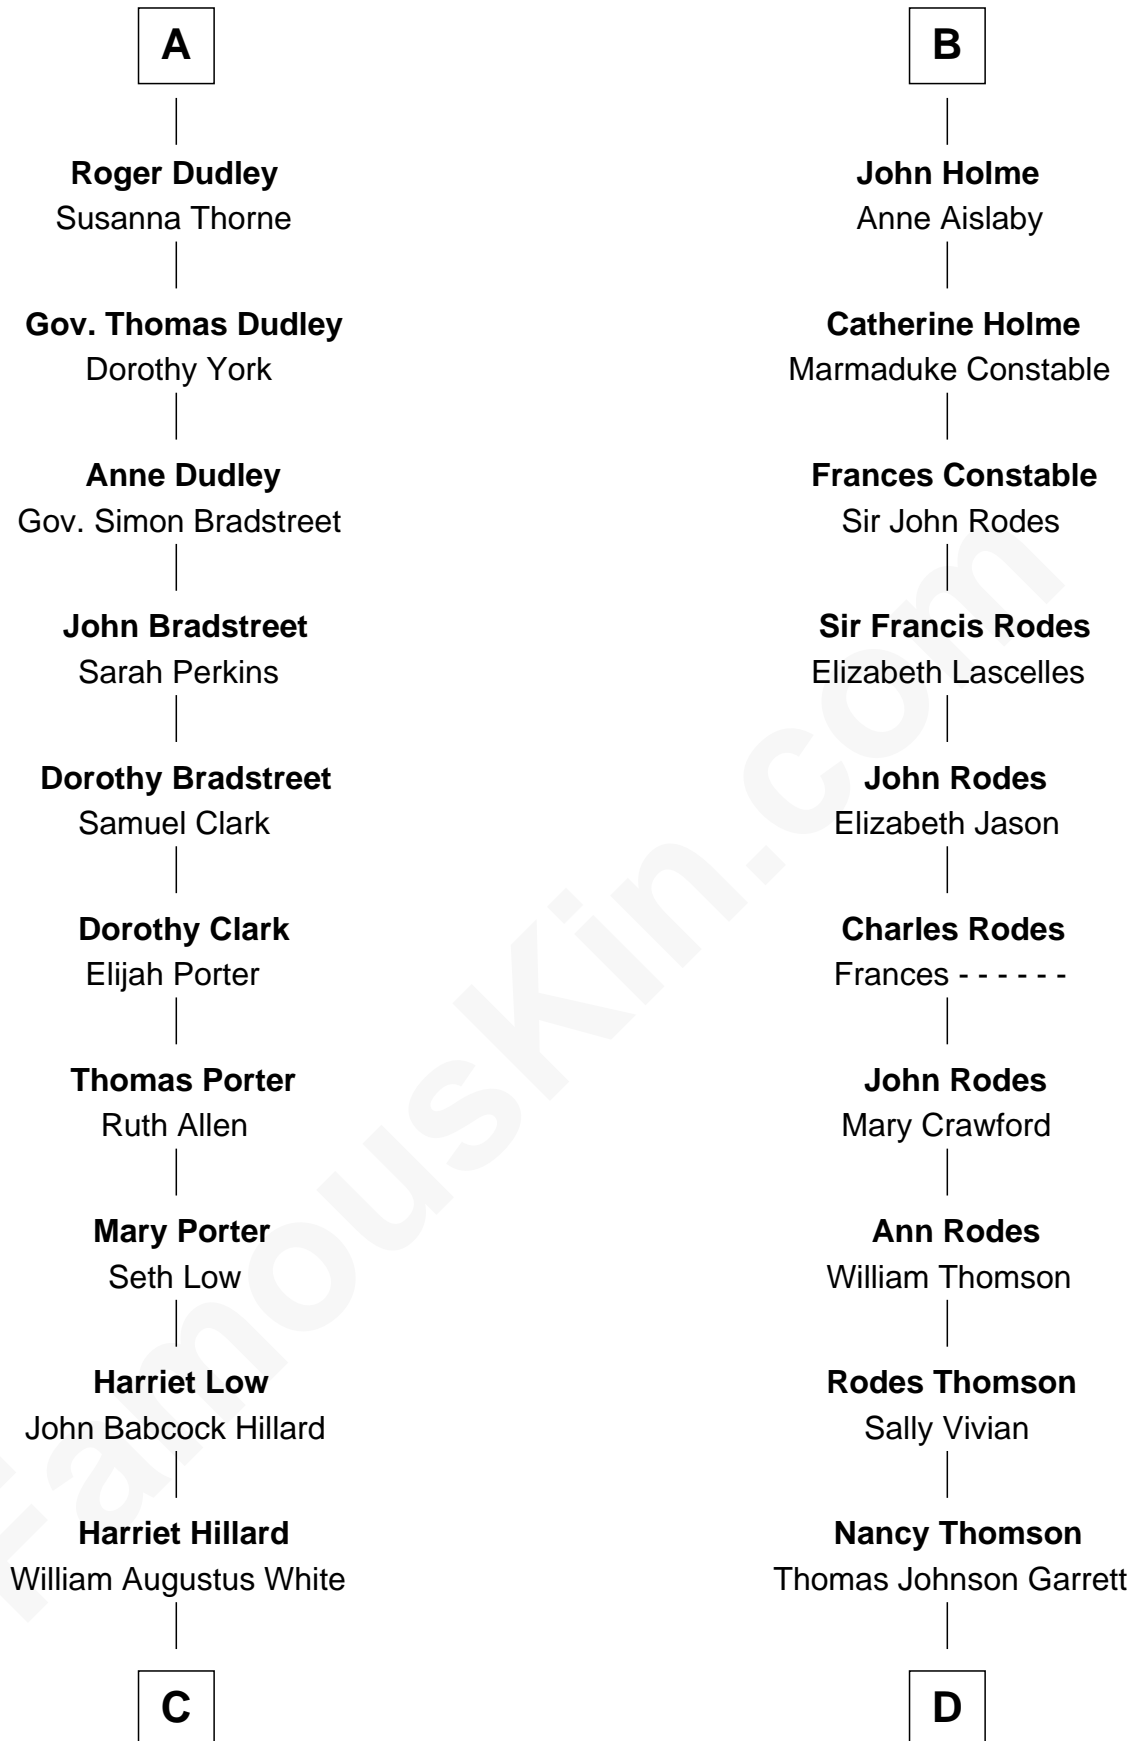

# FamousKin.com Relationship Chart of

**Bill Weld**

68th Governor of Massachusetts

19th cousin 1 time removed of

**Melvyn Douglas**

Movie Actor

**Sir Ralph de Neville**

Alice de Audley

**C**

**Margaret Low White**

Francis Minot Weld

**David Weld**

Mary Blake Nichols

**Bill Weld**

*68th Governor of Massachusetts*

**D**

**Sophia Garrett**

Erskine Douglas

**Emma Jane Douglas**

Col. George Taliaferro Shackelford

**Lena Priscilla Shackelford**

Edouard Gregory Hesselberg

**Melvyn Douglas**

*Movie Actor*