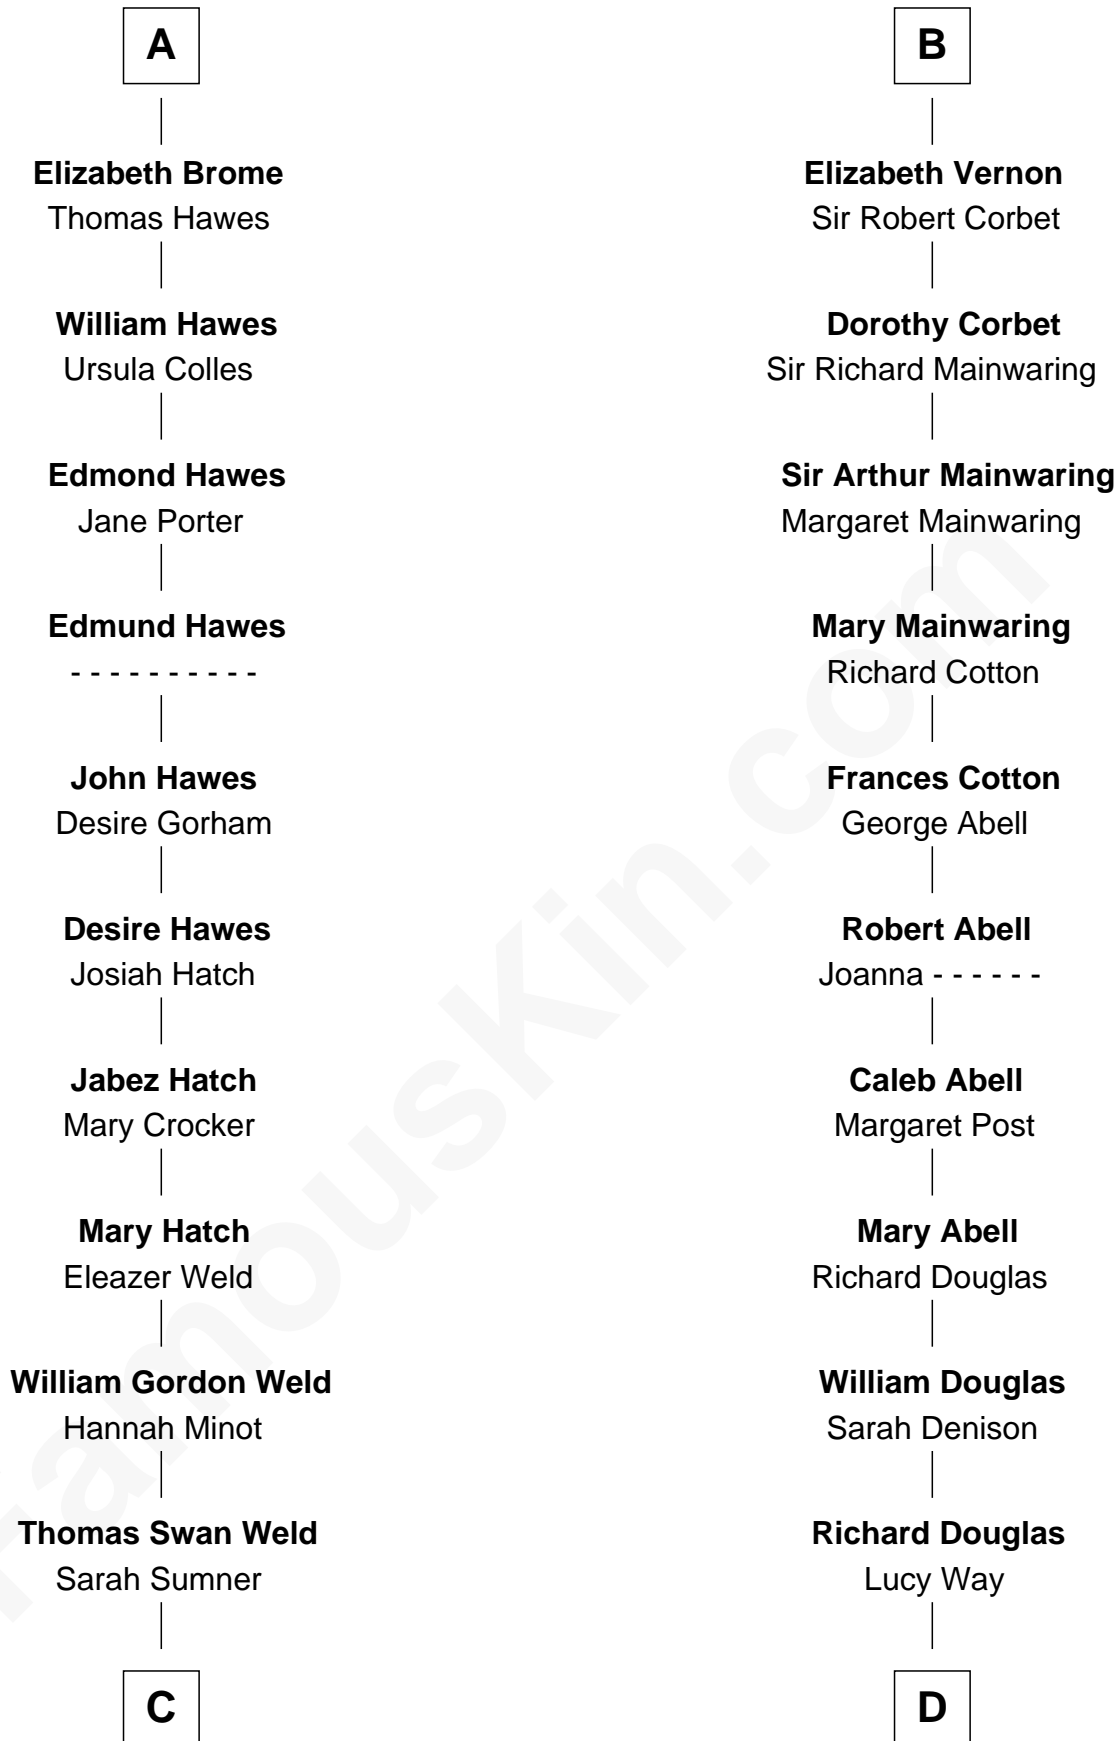

# FamousKin.com Relationship Chart of

**Bill Weld**

*68th Governor of Massachusetts*

20th cousin of

**Melvyn Douglas**

*Movie Actor*

**Sir Robert de Ros**

Isabel de Aubeney

**C**

**Dr. Francis Minot Weld**  
Fanny Elizabeth Bartholomew

**Francis Minot Weld**  
Margaret Low White

**David Weld**  
Mary Blake Nichols

**Bill Weld**  
*68th Governor of Massachusetts*

**D**

**Erskine Douglas**  
Sophia Garrett

**Emma Jane Douglas**  
Col. George Taliaferro Shackelford

**Lena Priscilla Shackelford**  
Edouard Gregory Hesselberg

**Melvyn Douglas**  
*Movie Actor*