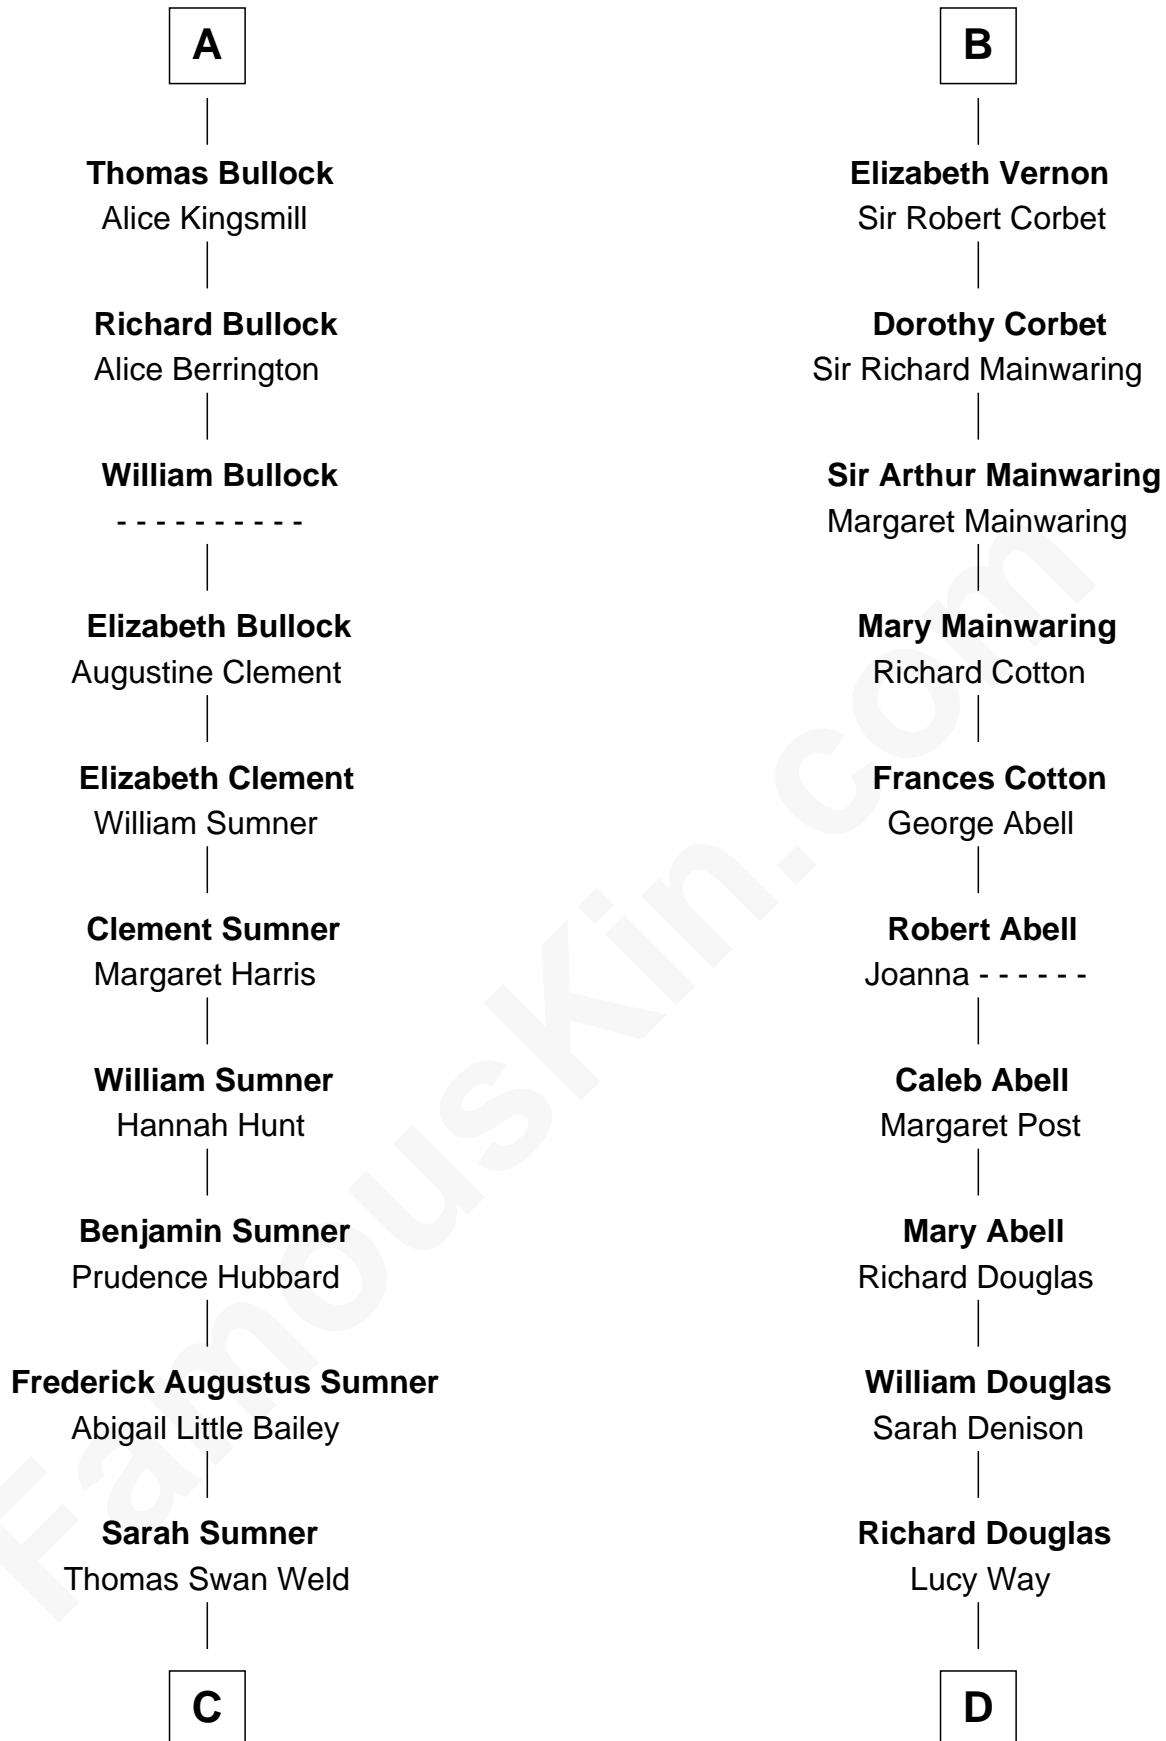

FamousKin.com Relationship Chart of

Bill Weld

68th Governor of Massachusetts

20th cousin of

Melvyn Douglas

Movie Actor

Thomas de Clare
Juliana FitzMaurice

Margaret de Clare
Bartholomew de Badlesmere

Maud de Badlesmere
John de Vere

Aubrey de Vere
Alice FitzWalter

Sir Richard de Vere
Alice Sergeaux

Sir John de Vere
Elizabeth Howard

Joan de Vere
Sir William Norreys

Margaret Norreys
Gilbert Bullock

A

Margaret de Clare
Bartholomew de Badlesmere

Margery de Badlesmere
Sir William de Ros

Maud de Roos
John de Welles

Anne de Welles
James Butler

James Butler
Joan Beauchamp

Elizabeth Butler
John Talbot

Ann Talbot
Sir Henry Vernon

B

C

Dr. Francis Minot Weld
Fanny Elizabeth Bartholomew

Francis Minot Weld
Margaret Low White

David Weld
Mary Blake Nichols

Bill Weld
68th Governor of Massachusetts

D

Erskine Douglas
Sophia Garrett

Emma Jane Douglas
Col. George Taliaferro Shackelford