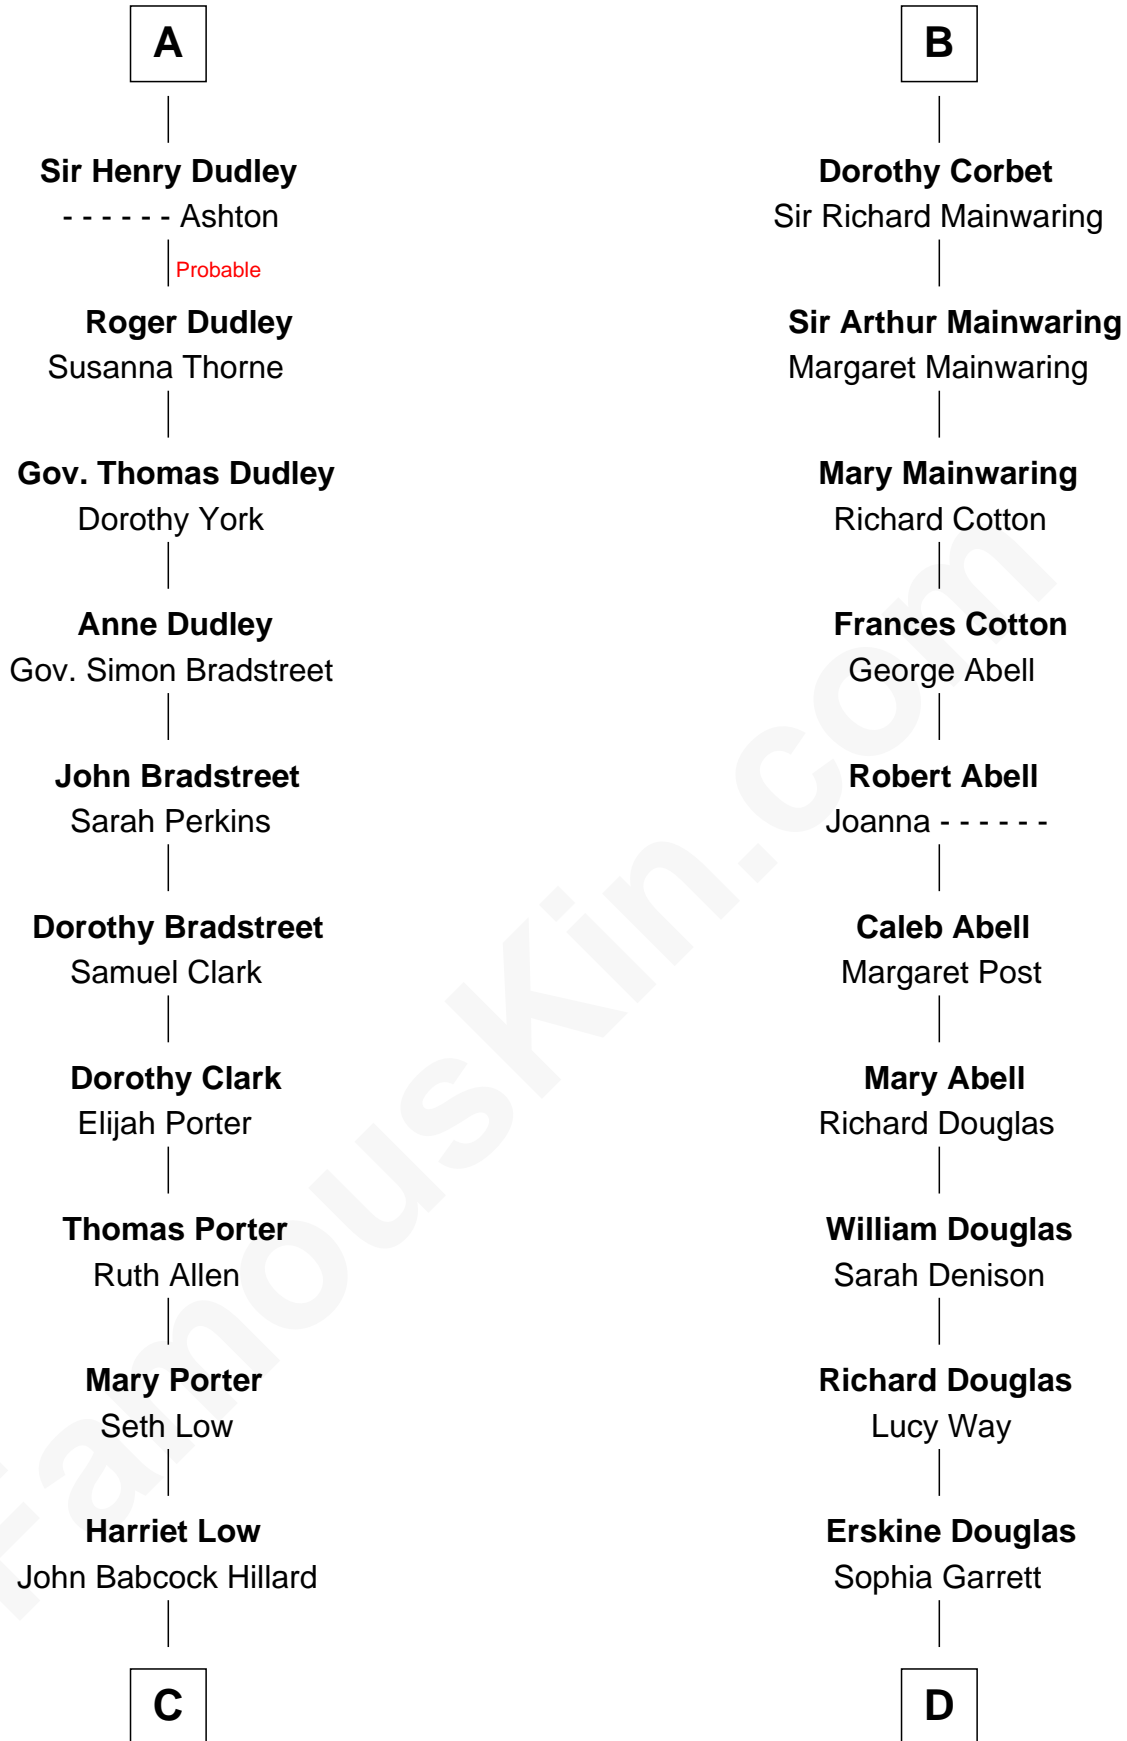

Sir Walter Devereux

Elizabeth Devereux

Sir Richard Corbet

Sir Robert Corbet

Elizabeth Vernon

B

C

Harriet Hillard
William Augustus White

Margaret Low White
Francis Minot Weld

David Weld
Mary Blake Nichols

Bill Weld
68th Governor of Massachusetts

D

Emma Jane Douglas
Col. George Taliaferro Shackelford

Lena Priscilla Shackelford
Edouard Gregory Hesselberg