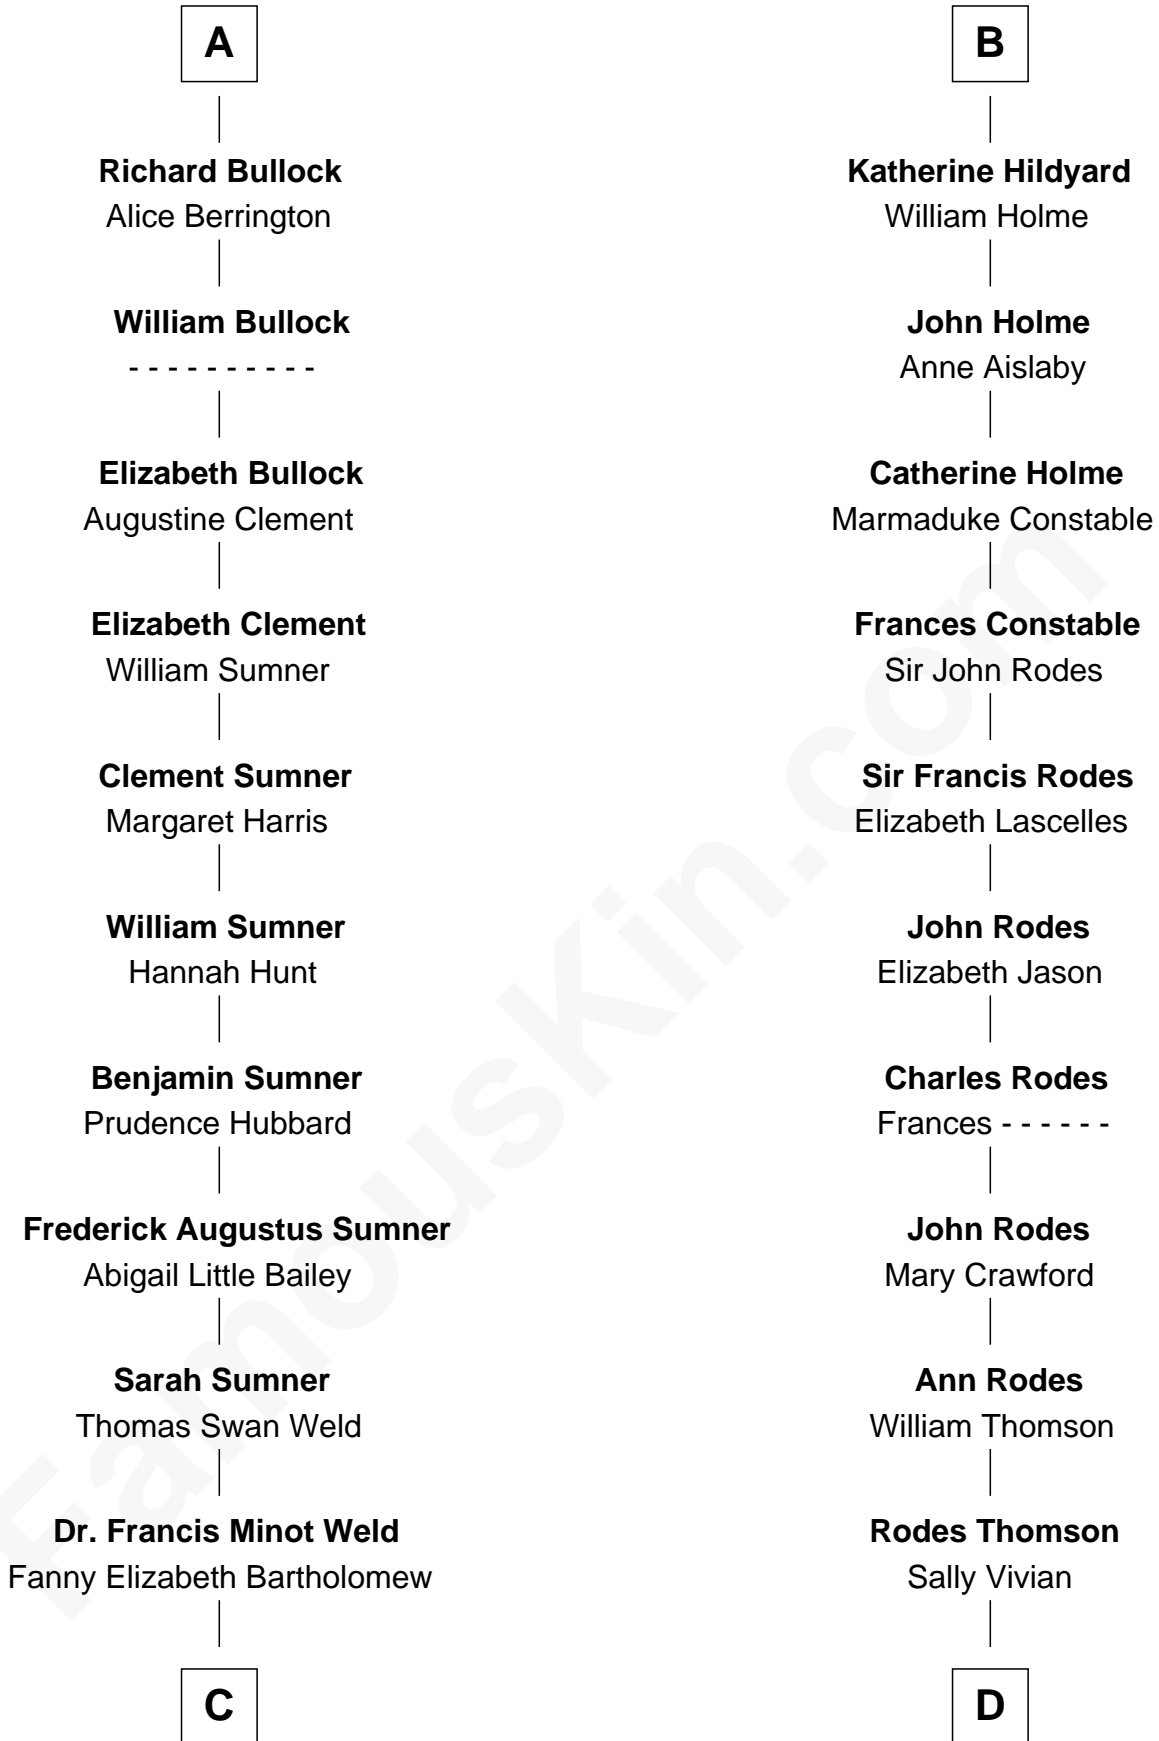

FamousKin.com Relationship Chart of

Bill Weld

68th Governor of Massachusetts

19th cousin 2 times removed of

Melvyn Douglas

Movie Actor

William de Montagu
Katherine de Grandison

Sibyl de Montagu
Sir Edmund Fitzalan

Philippe Fitzalan
Sir Richard Sergeaux

Alice Sergeaux
Sir Richard de Vere

Sir John de Vere
Elizabeth Howard

Joan de Vere
Sir William Norreys

Margaret Norreys
Gilbert Bullock

Thomas Bullock
Alice Kingsmill

A

Philippa de Montagu
Sir Roger de Mortimer

Edmund Mortimer
Philippa Plantagenet

Elizabeth Mortimer
Sir Henry Percy

Elizabeth Percy
Sir John Clifford

Mary Clifford
Sir Philip Wentworth

Elizabeth Wentworth
Sir Martin de la See

Joan de la See
Sir Piers Hildyard

B

C

Francis Minot Weld

Margaret Low White

David Weld

Mary Blake Nichols

Bill Weld