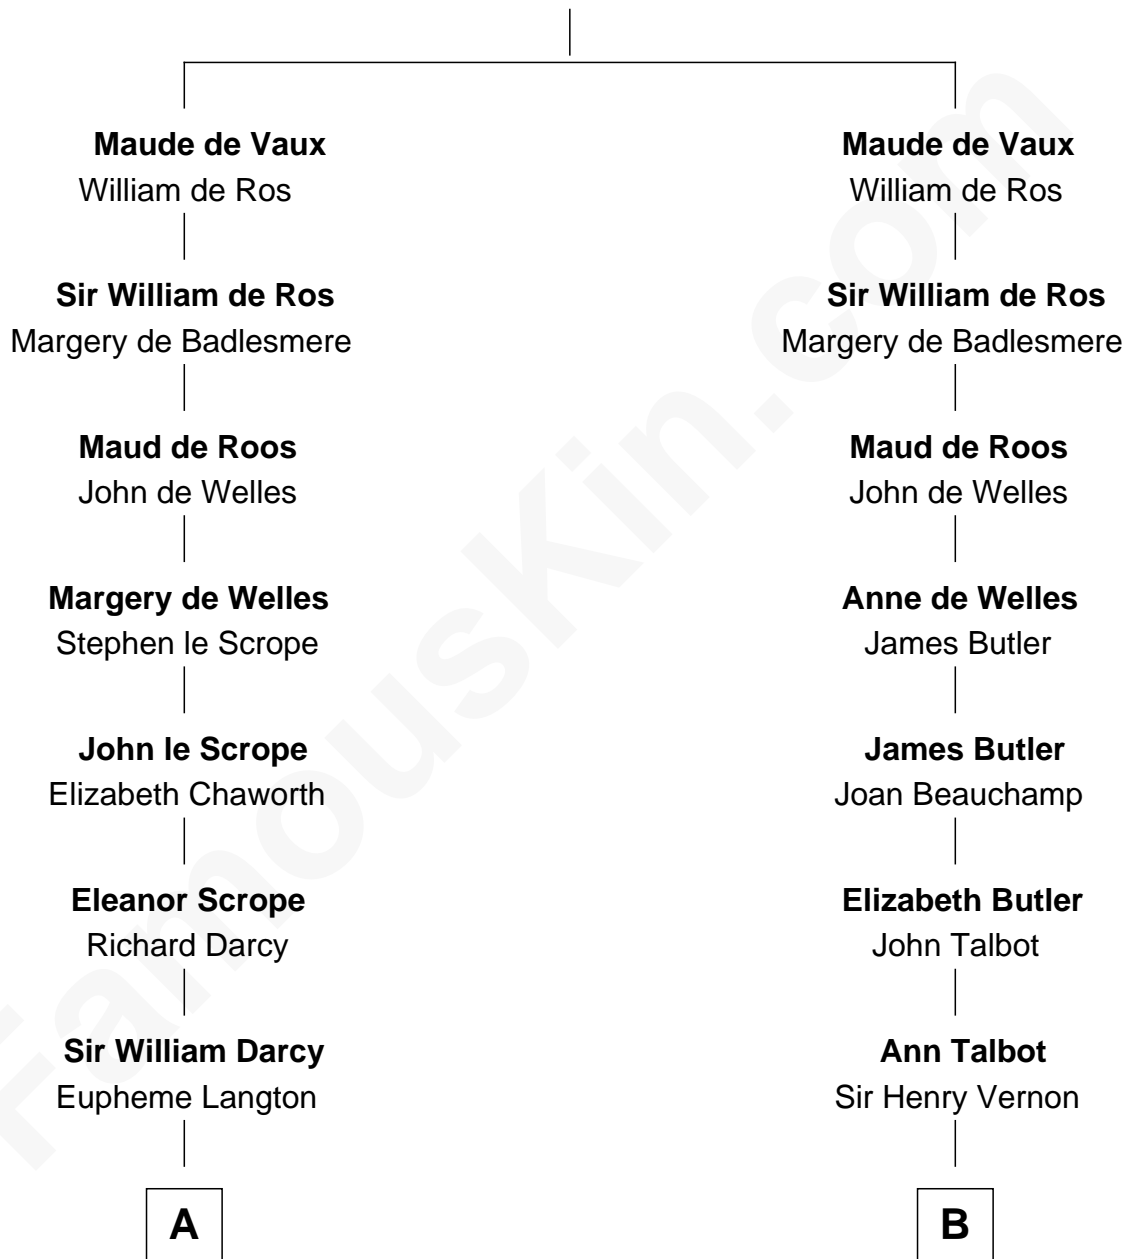

# FamousKin.com Relationship Chart of

**Bill Weld**

*68th Governor of Massachusetts*

20th cousin 1 time removed of

**Melvyn Douglas**

*Movie Actor*

**John de Vaux**

**C**

**Fanny Griswold Fowler**  
George Medad Bartholomew

**Fanny Elizabeth Bartholomew**  
Dr. Francis Minot Weld

**Francis Minot Weld**  
Margaret Low White

**David Weld**  
Mary Blake Nichols

**Bill Weld**  
*68th Governor of Massachusetts*

**D**

**Erskine Douglas**  
Sophia Garrett

**Emma Jane Douglas**  
Col. George Taliaferro Shackelford

**Lena Priscilla Shackelford**  
Edouard Gregory Hesselberg

**Melvyn Douglas**  
*Movie Actor*