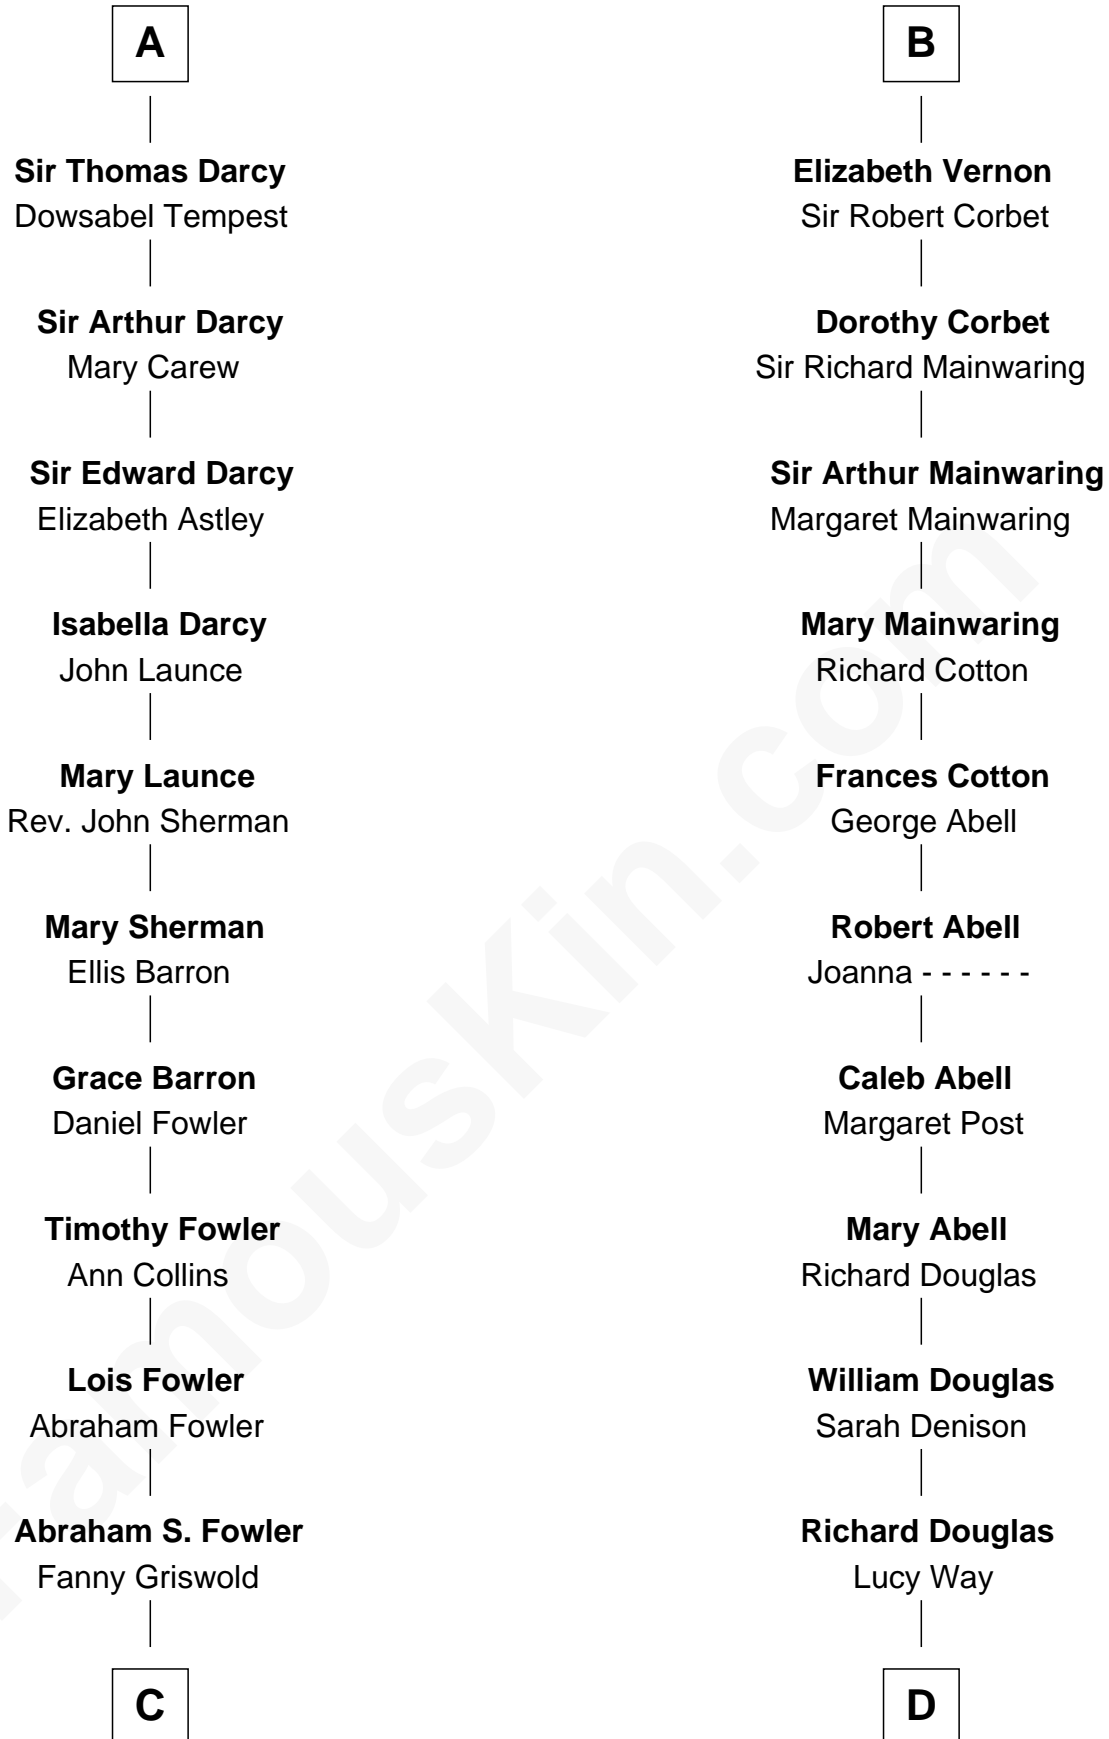

# FamousKin.com Relationship Chart of

**Bill Weld**

*68th Governor of Massachusetts*

20th cousin 1 time removed of

**Melvyn Douglas**

*Movie Actor*

**John de Vaux**

**C**

**Fanny Griswold Fowler**  
George Medad Bartholomew

**Fanny Elizabeth Bartholomew**  
Dr. Francis Minot Weld

**Francis Minot Weld**  
Margaret Low White

**David Weld**  
Mary Blake Nichols

**Bill Weld**  
*68th Governor of Massachusetts*