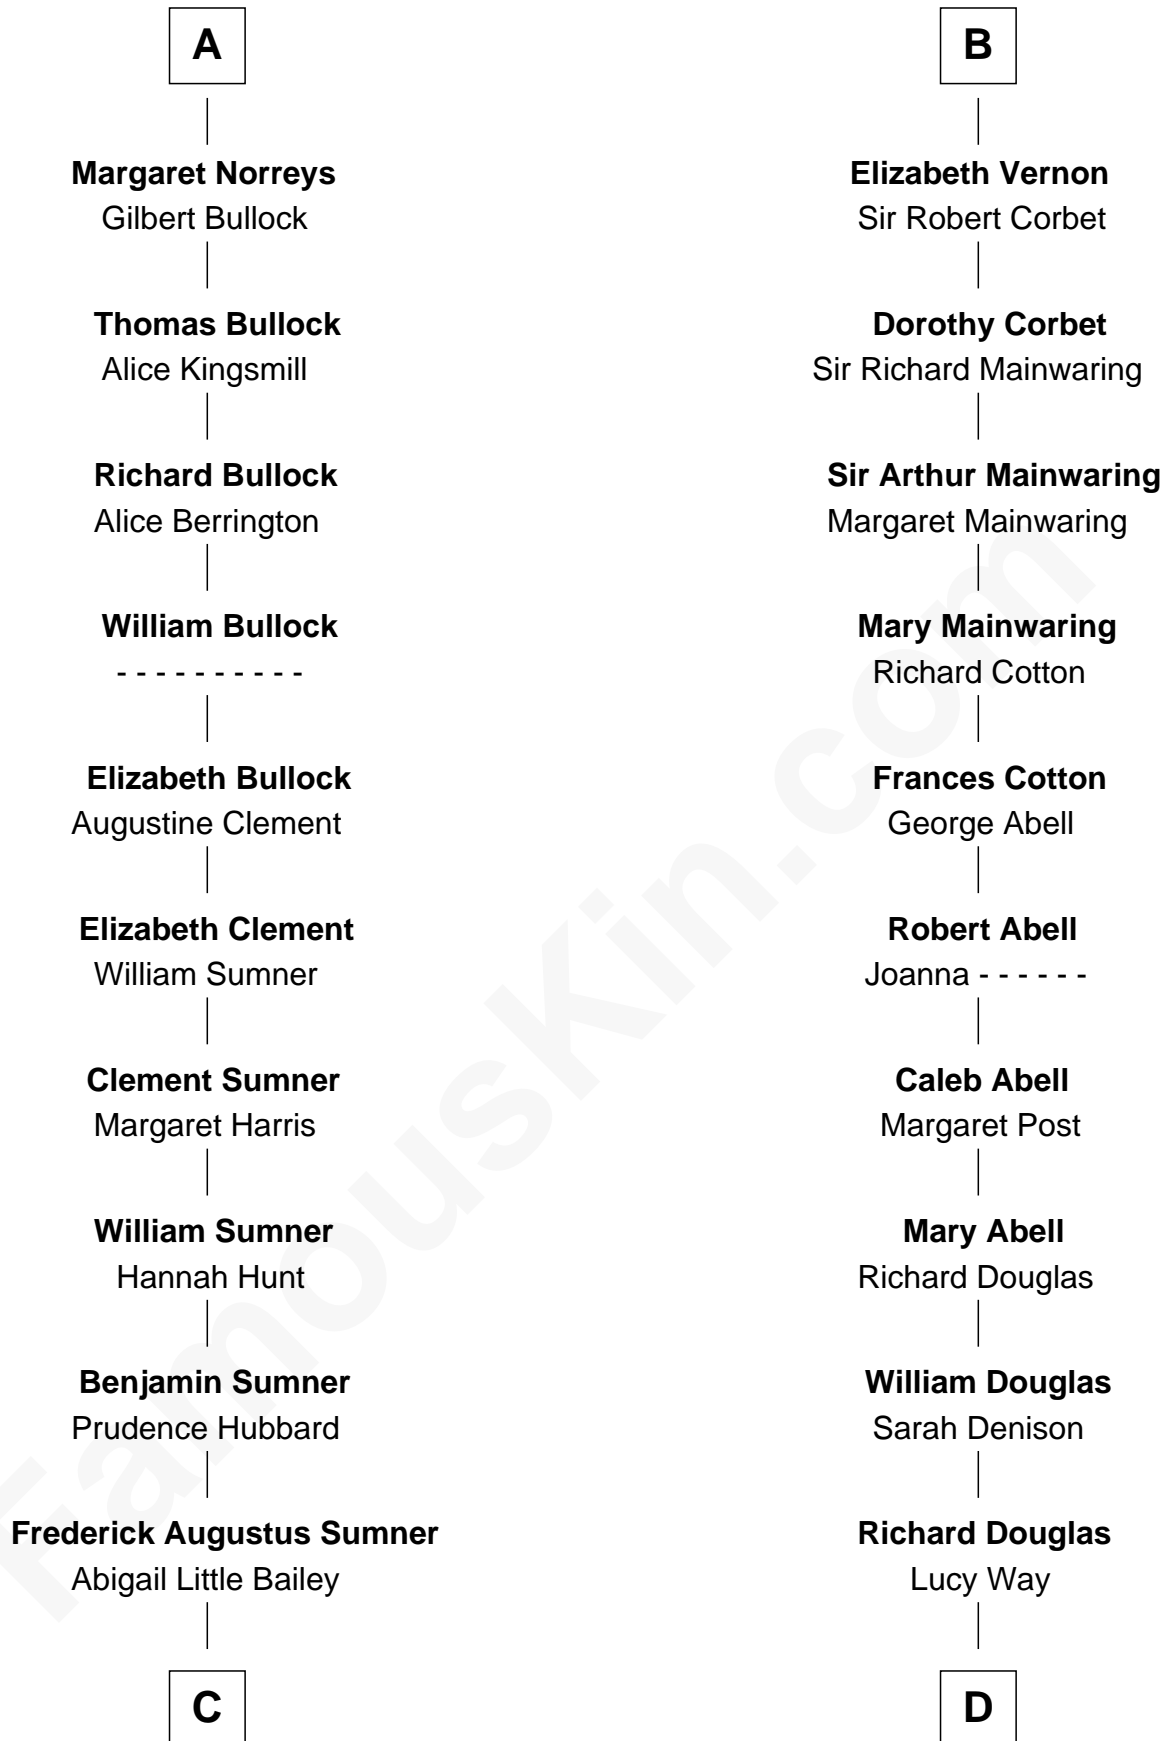

FamousKin.com Relationship Chart of

Bill Weld

68th Governor of Massachusetts

20th cousin 1 time removed of

Melvyn Douglas

Movie Actor

Richard Fitzalan

Alice de Saluzzo

Alice de Warenne

Richard Fitzalan

Eleanor Plantagenet

Sir Richard Fitzalan

Elizabeth de Bohun

Joan Fitzalan

Sir William Beauchamp

Joan Beauchamp

James Butler

Elizabeth Butler

John Talbot

Ann Talbot

Sir Henry Vernon

B

C

Sarah Sumner
Thomas Swan Weld

Dr. Francis Minot Weld
Fanny Elizabeth Bartholomew

Francis Minot Weld
Margaret Low White

David Weld
Mary Blake Nichols

Bill Weld
68th Governor of Massachusetts

D

Erskine Douglas
Sophia Garrett

Emma Jane Douglas
Col. George Taliaferro Shackelford