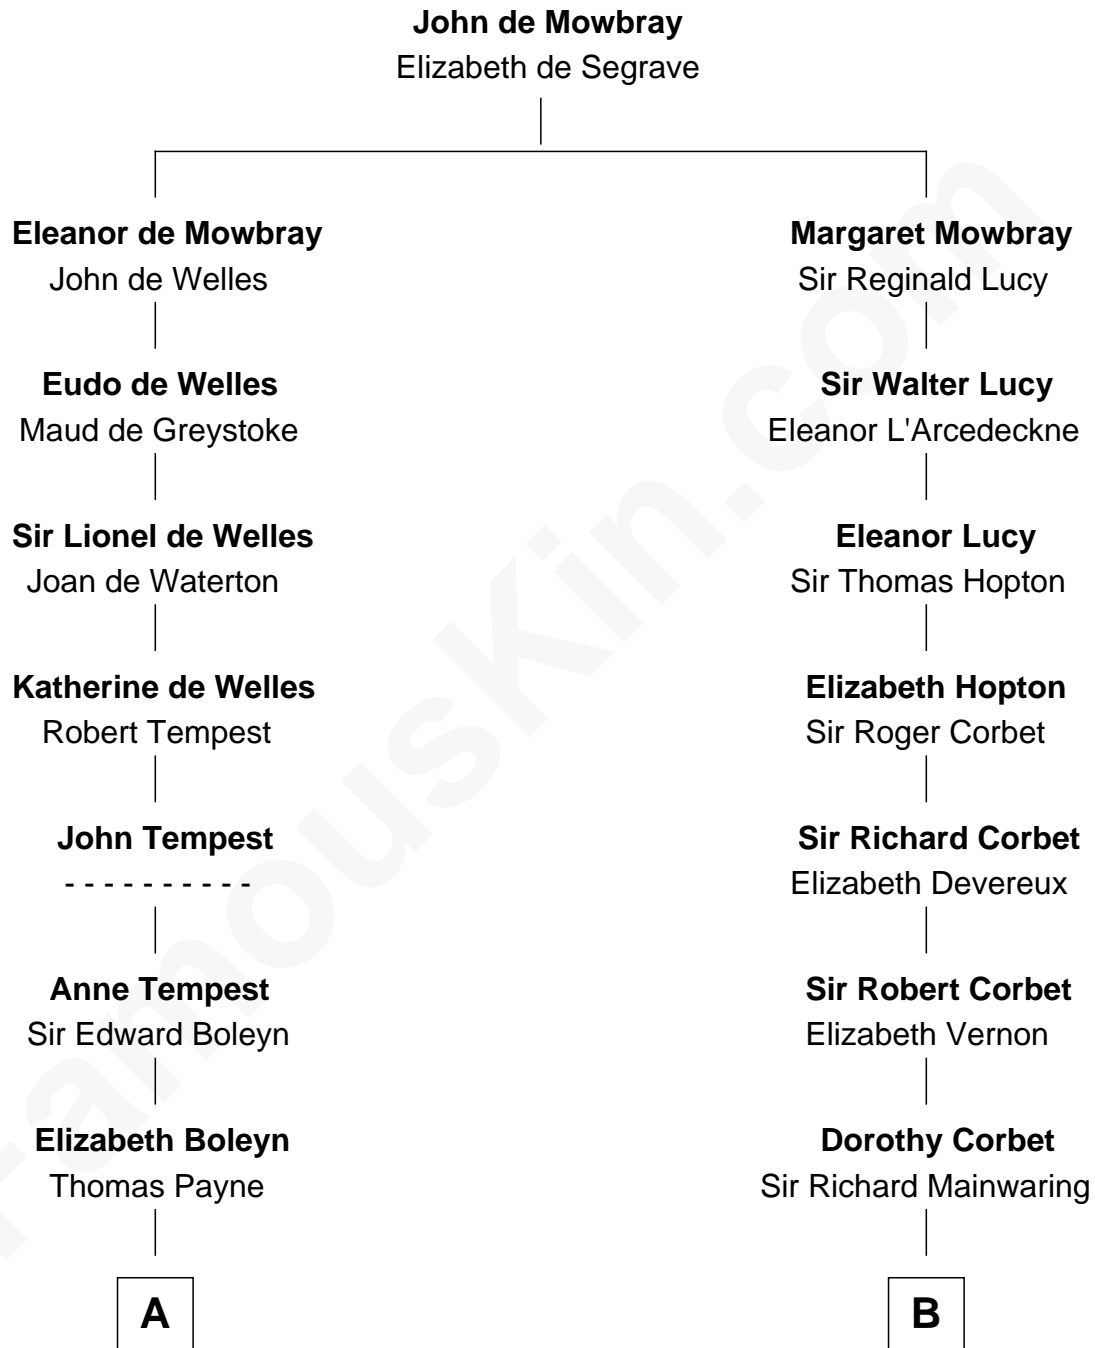

FamousKin.com

Relationship Chart of

Bill Weld

68th Governor of Massachusetts
18th cousin 2 times removed of

Melvyn Douglas
Movie Actor

C

John Gelston Floyd

Julia Floyd DuBois

Cornelia DuBois Floyd

John Treadwell Nichols

Mary Blake Nichols

David Weld

Bill Weld

68th Governor of Massachusetts

D

Lena Priscilla Shackelford

Edouard Gregory Hesselberg

Melvyn Douglas

Movie Actor

FamousKin.com