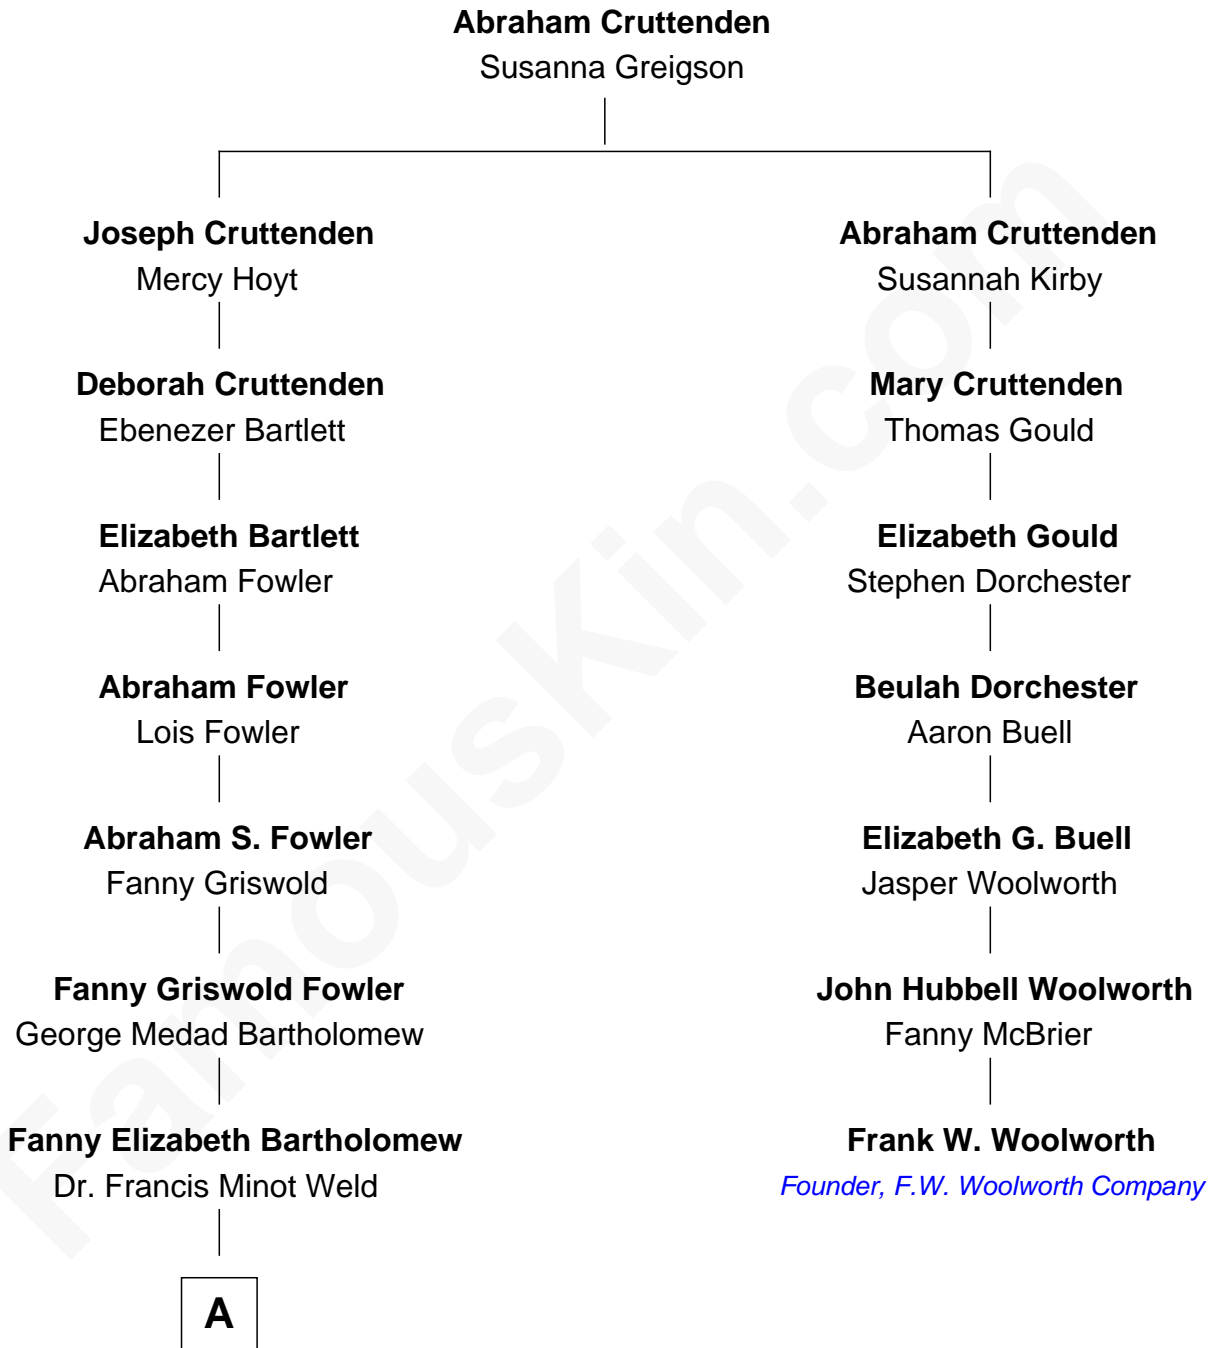

FamousKin.com

Relationship Chart of

Bill Weld

68th Governor of Massachusetts

6th cousin 3 times removed of

Frank W. Woolworth

Founder of F.W. Woolworth Company

A

—
Francis Minot Weld

Margaret Low White

—
David Weld

Mary Blake Nichols

—
Bill Weld

68th Governor of Massachusetts