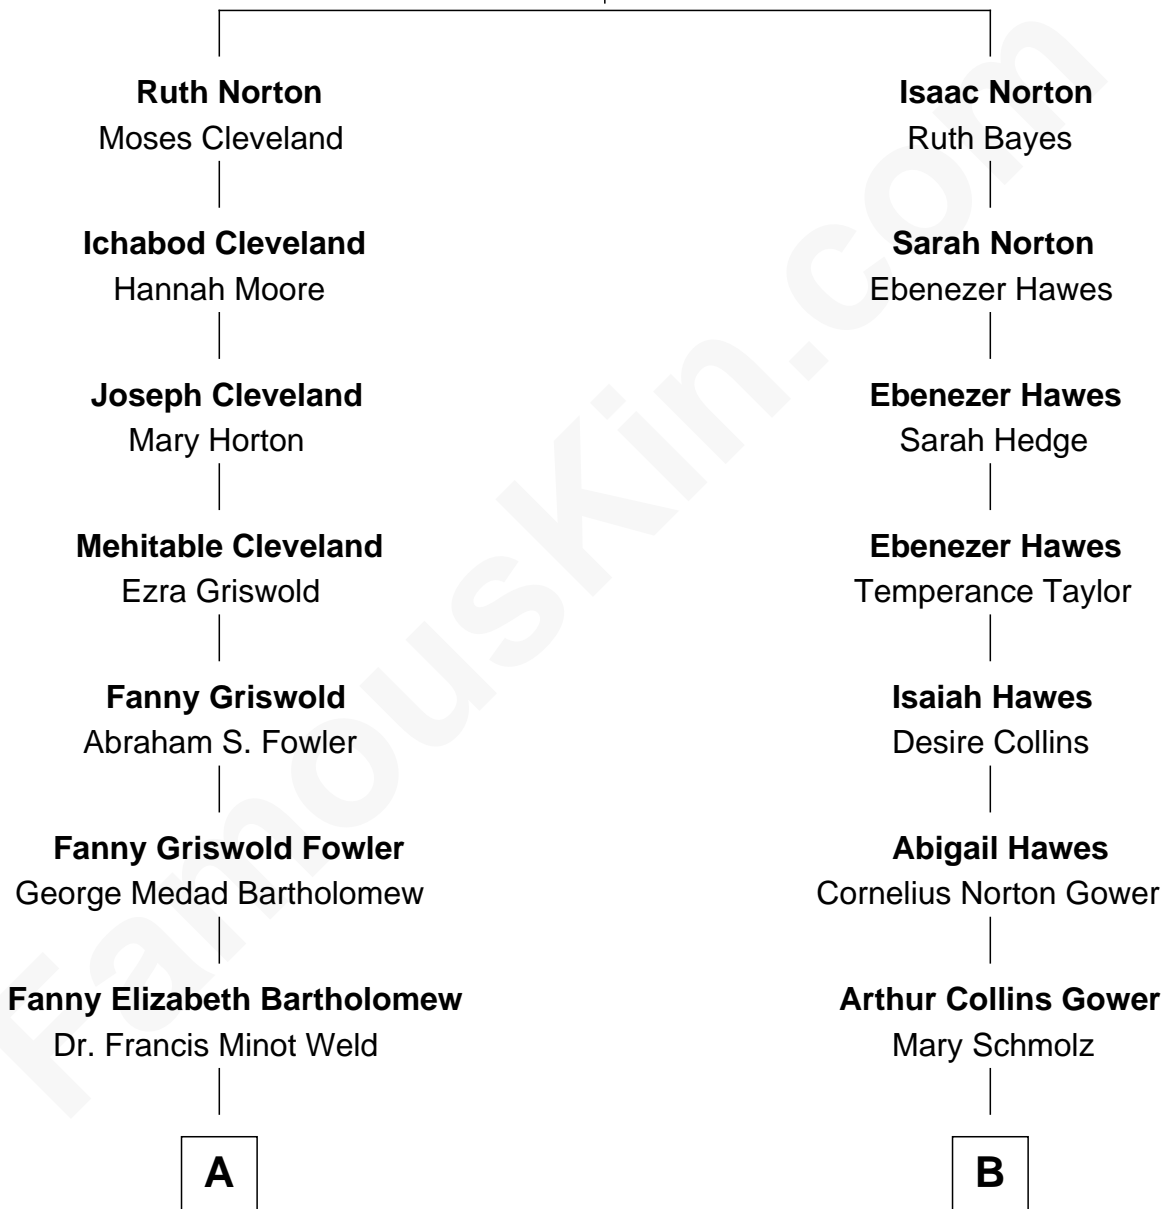

FamousKin.com Relationship Chart of

Bill Weld

68th Governor of Massachusetts

9th cousin 1 time removed of

Sarah Palin

9th Governor of Alaska

Nicholas Norton

Elizabeth - - - - -

A

Francis Minot Weld

Margaret Low White

David Weld

Mary Blake Nichols

Bill Weld

68th Governor of Massachusetts

B

James Carl Gower

Cora Godfrey Strong

Helen Louise Gower

Clement James Sheeran

Sarah Sheeran

Charles Richard Heath

Sarah Palin

9th Governor of Alaska