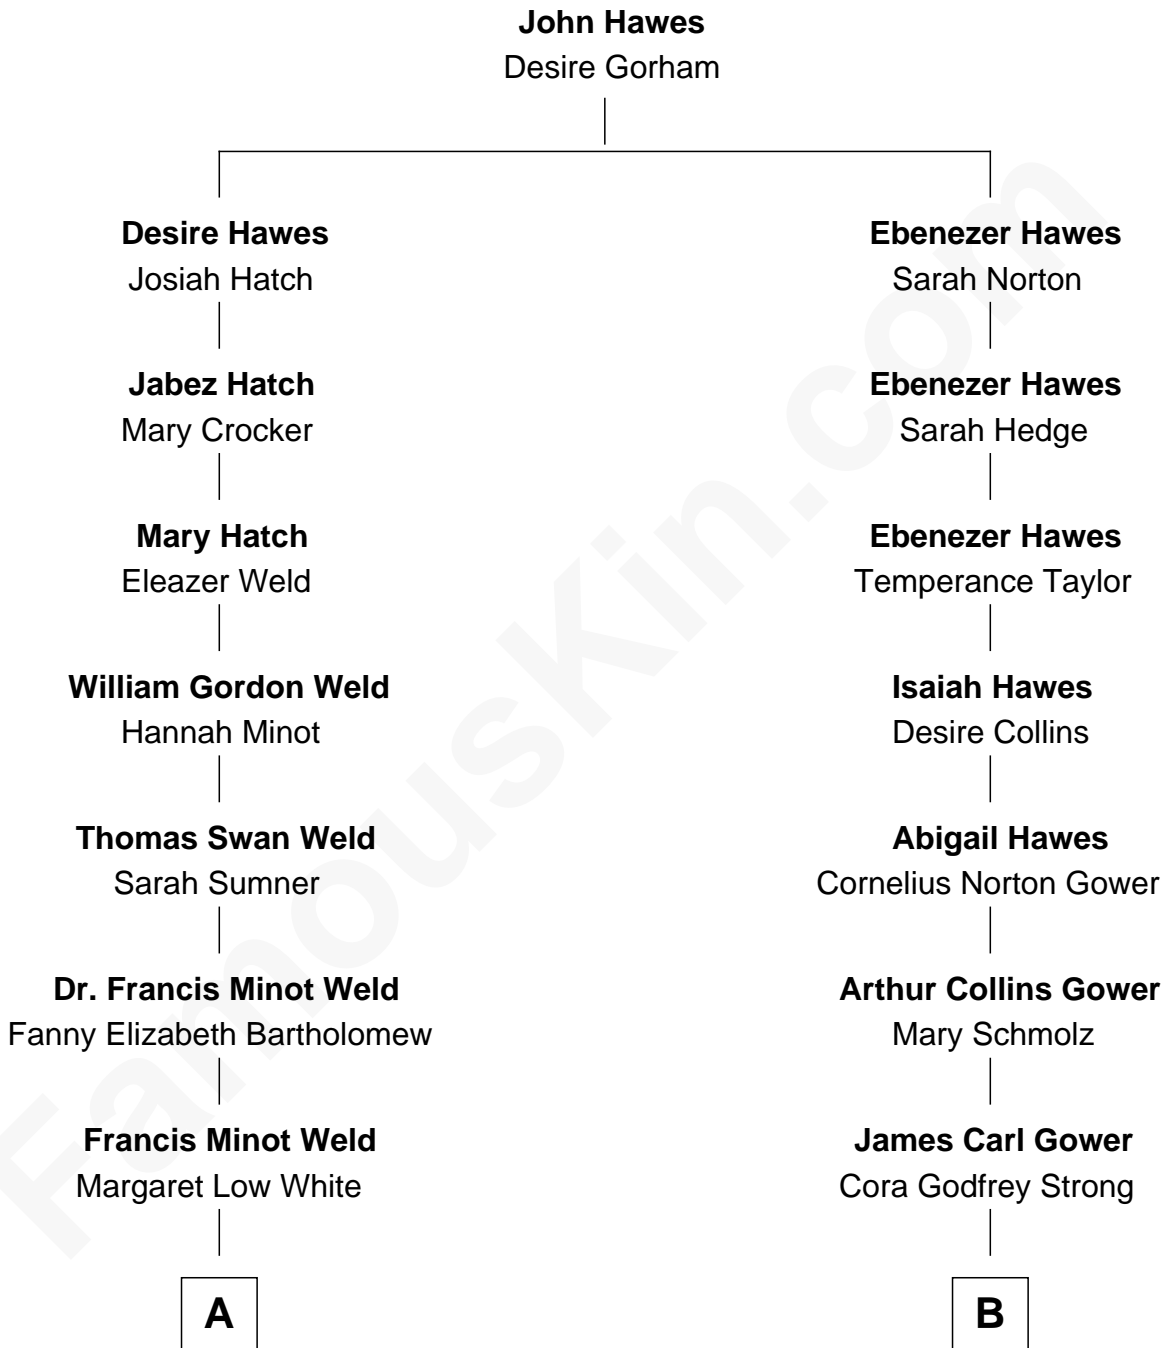

FamousKin.com Relationship Chart of

Bill Weld

68th Governor of Massachusetts

8th cousin 1 time removed of

Sarah Palin

9th Governor of Alaska

A

David Weld
Mary Blake Nichols

Bill Weld
68th Governor of Massachusetts

B

Helen Louise Gower
Clement James Sheeran

Sarah Sheeran
Charles Richard Heath

Sarah Palin
9th Governor of Alaska

FamousKin.com