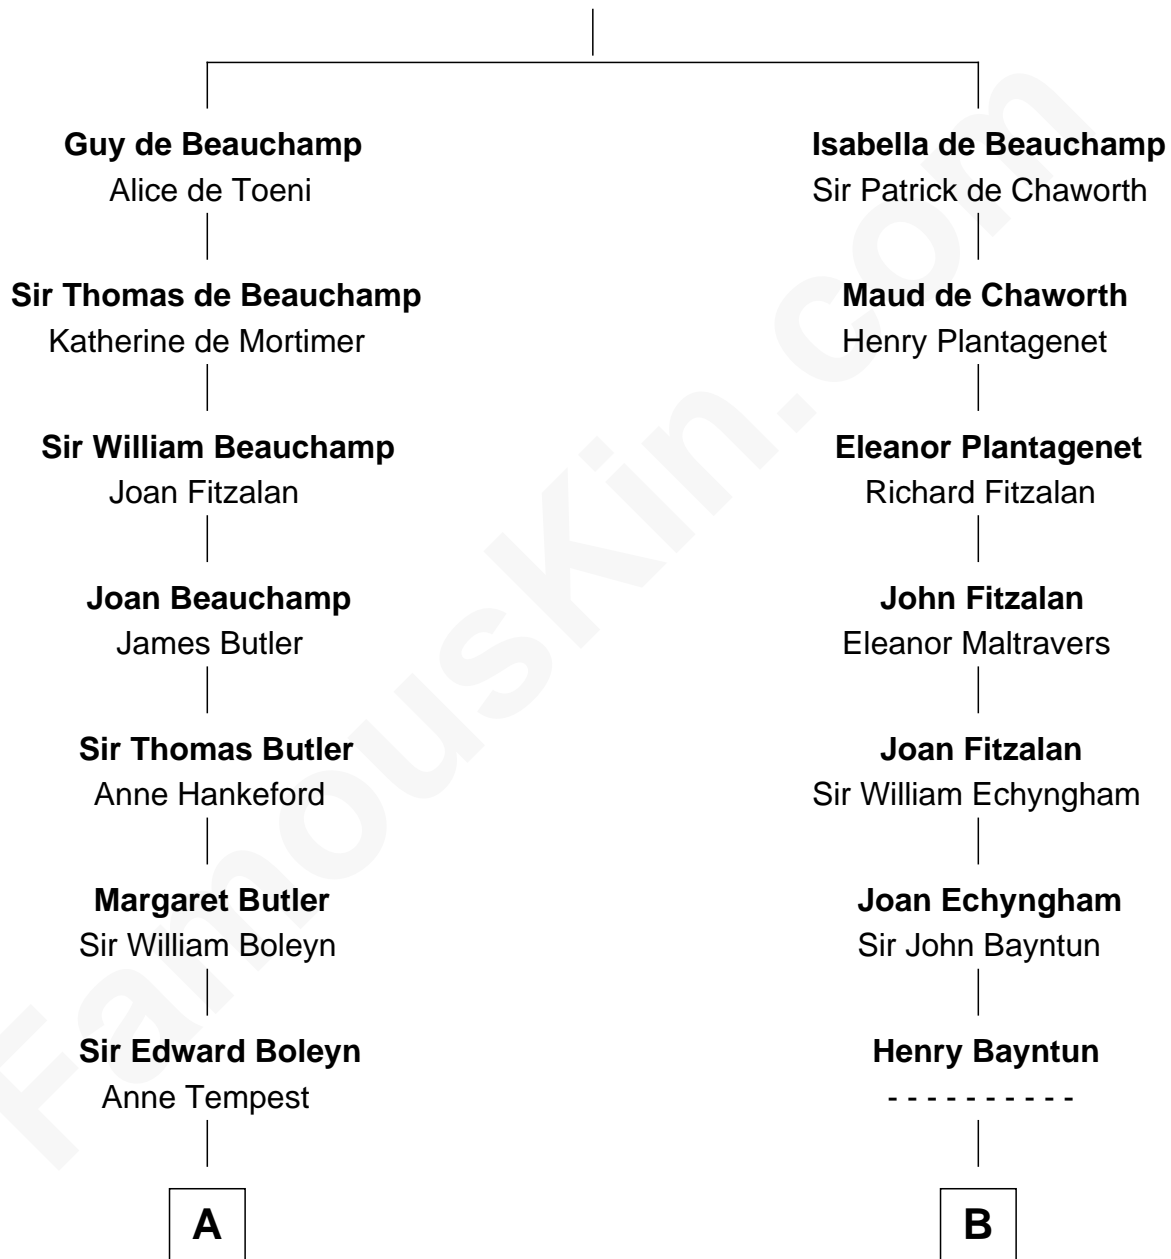

FamousKin.com Relationship Chart of

Bill Weld

68th Governor of Massachusetts

21st cousin of

Sarah Palin

9th Governor of Alaska

William de Beauchamp

Maud FitzJohn

C

John Gelston Floyd
Sarah Backus Kirkland

John Gelston Floyd
Julia Floyd DuBois

Cornelia DuBois Floyd
John Treadwell Nichols

Mary Blake Nichols
David Weld

Bill Weld

68th Governor of Massachusetts

D

Thomas S. Ruddock
Maria Nancy Newell

May Belle Ruddock
Henry Charles Brandt

Nellie Marie Brandt
Charles Francis Heath

Charles Richard Heath
Sarah Sheeran

Sarah Palin

9th Governor of Alaska