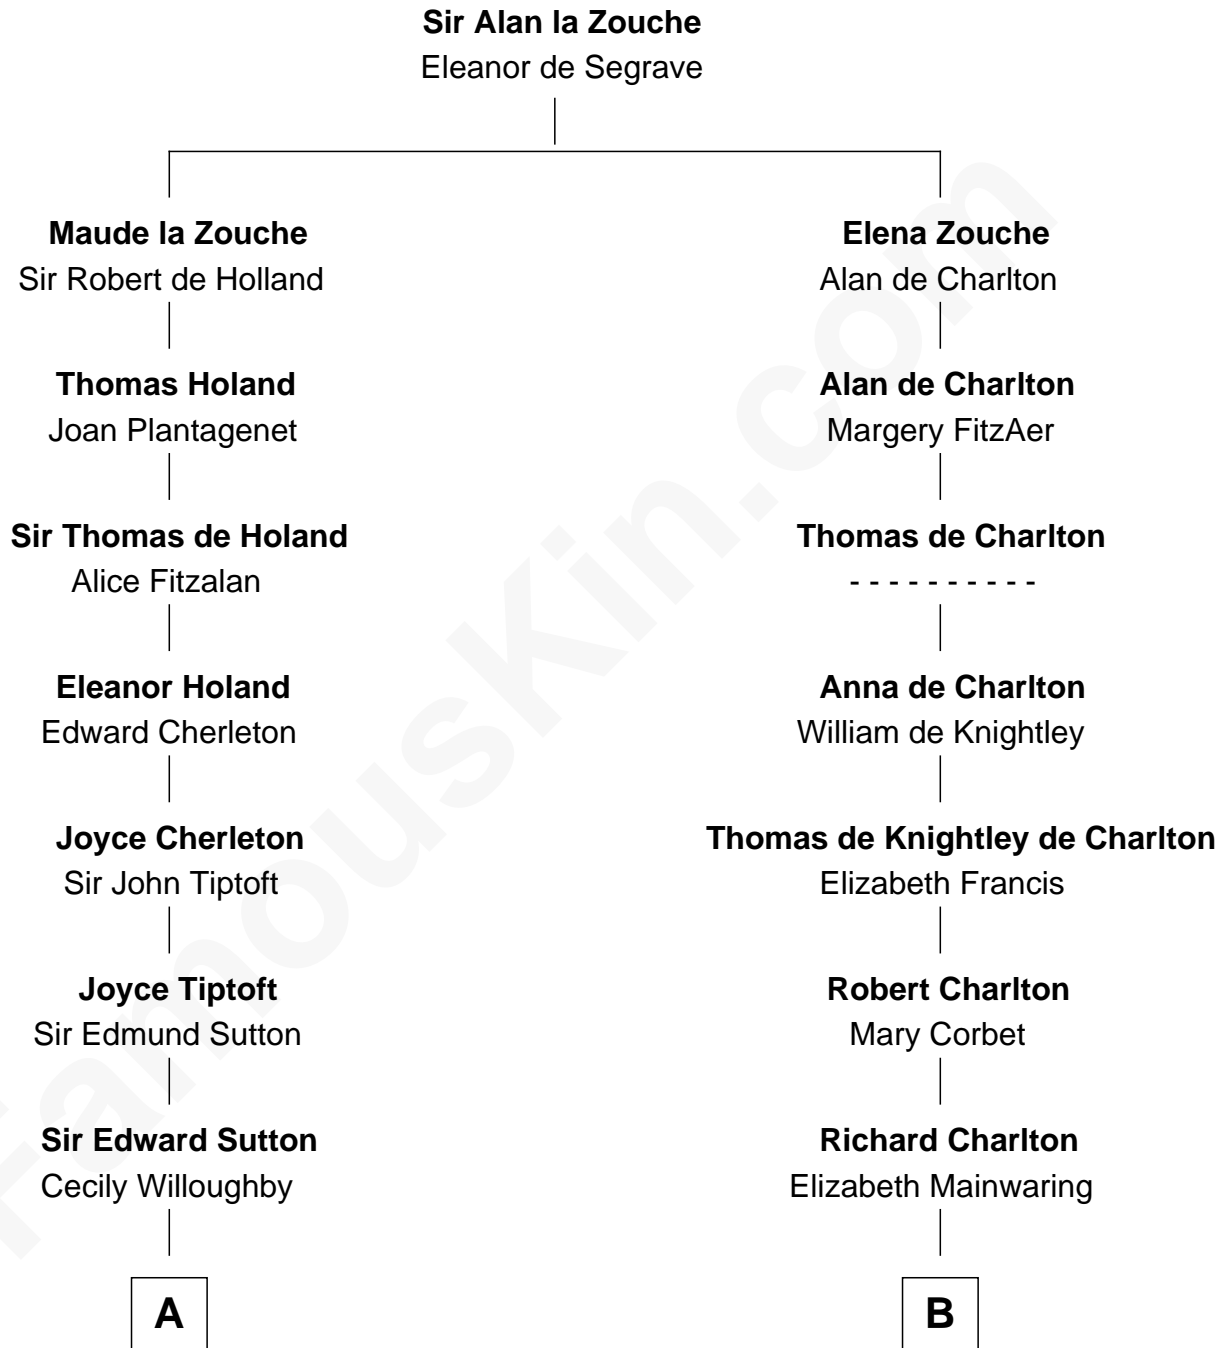

## Relationship Chart of

**Bill Weld**

*68th Governor of Massachusetts*

21st cousin of

**Sarah Palin**

*9th Governor of Alaska*

**C**

**Harriet Low**  
John Babcock Hillard

**Harriet Hillard**  
William Augustus White

**Margaret Low White**  
Francis Minot Weld

**David Weld**  
Mary Blake Nichols

**Bill Weld**  
*68th Governor of Massachusetts*

**D**

**Thomas S. Ruddock**  
Maria Nancy Newell

**May Belle Ruddock**  
Henry Charles Brandt

**Nellie Marie Brandt**  
Charles Francis Heath

**Charles Richard Heath**  
Sarah Sheeran

**Sarah Palin**  
*9th Governor of Alaska*