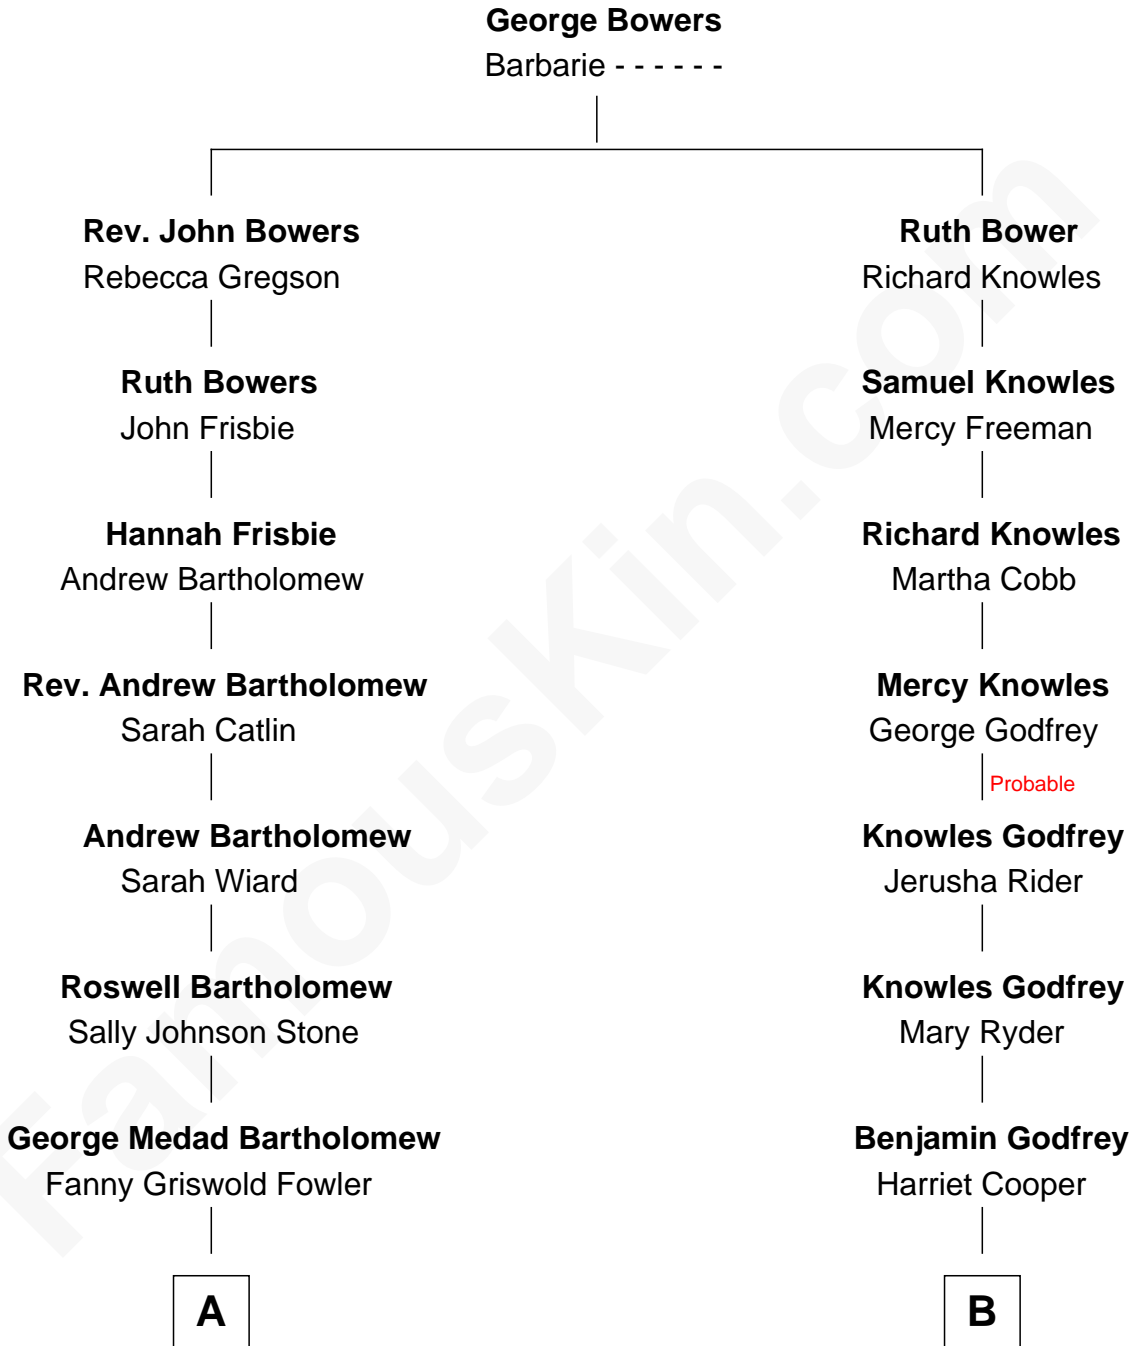

FamousKin.com Relationship Chart of

Bill Weld

68th Governor of Massachusetts

10th cousin 2 times removed of

Sarah Palin

9th Governor of Alaska

A

Fanny Elizabeth Bartholomew

Dr. Francis Minot Weld

Francis Minot Weld

Margaret Low White

David Weld

Mary Blake Nichols

Bill Weld

68th Governor of Massachusetts

B

Sarah Sheeran

Charles Richard Heath

Sarah Palin

9th Governor of Alaska