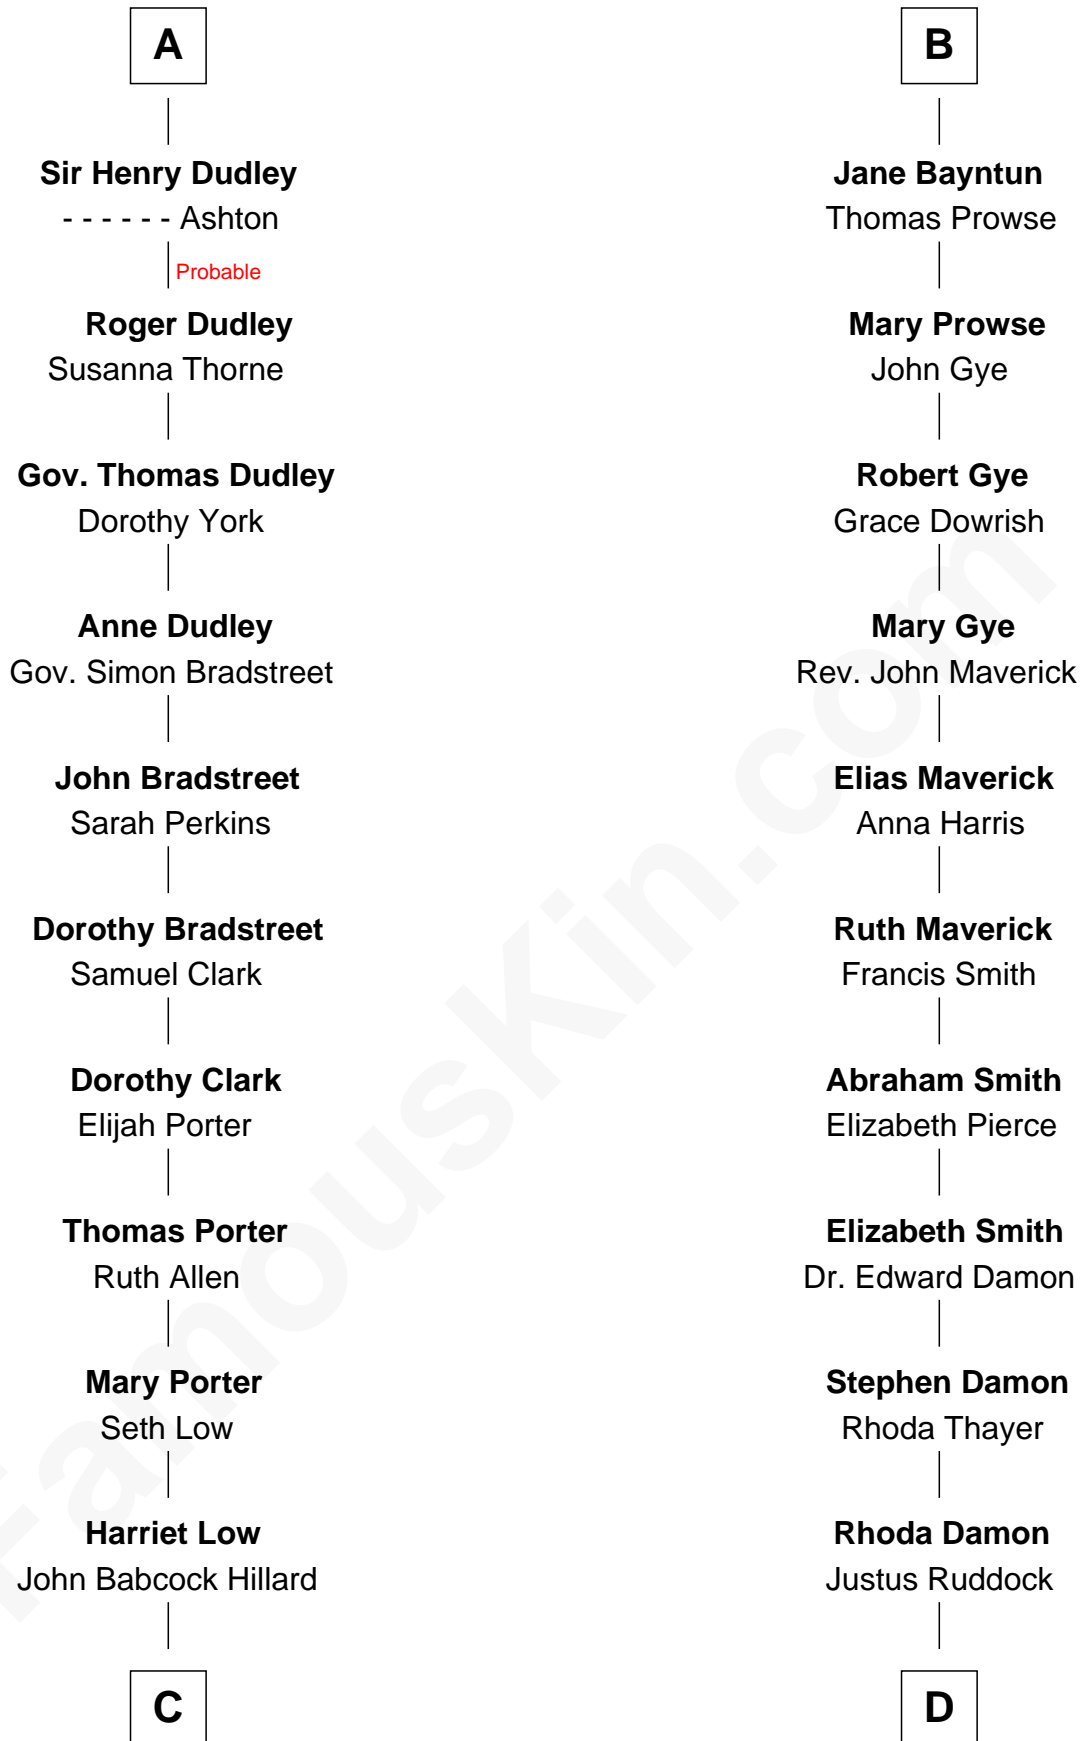

FamousKin.com Relationship Chart of

Bill Weld

68th Governor of Massachusetts

20th cousin 1 time removed of

Sarah Palin

9th Governor of Alaska

Sir Thomas de Berkeley

Joan de Ferrers

Sir Edmund Sutton

Joyce Tiptoft

Sir Edward Sutton

Cecily Willoughby

Sir John Sutton

Cecily Grey

A

Sir Maurice de Berkeley

Eve la Zouche

Milicent de Berkeley

John Maltravers

Sir John Maltravers

Gwenthin - - - - -

Eleanor Maltravers

John Fitzalan

Joan Fitzalan

Sir William Echyngam

Joan Echyngam

Sir John Bayntun

Henry Bayntun

- - - - -

B

C

Harriet Hillard
William Augustus White